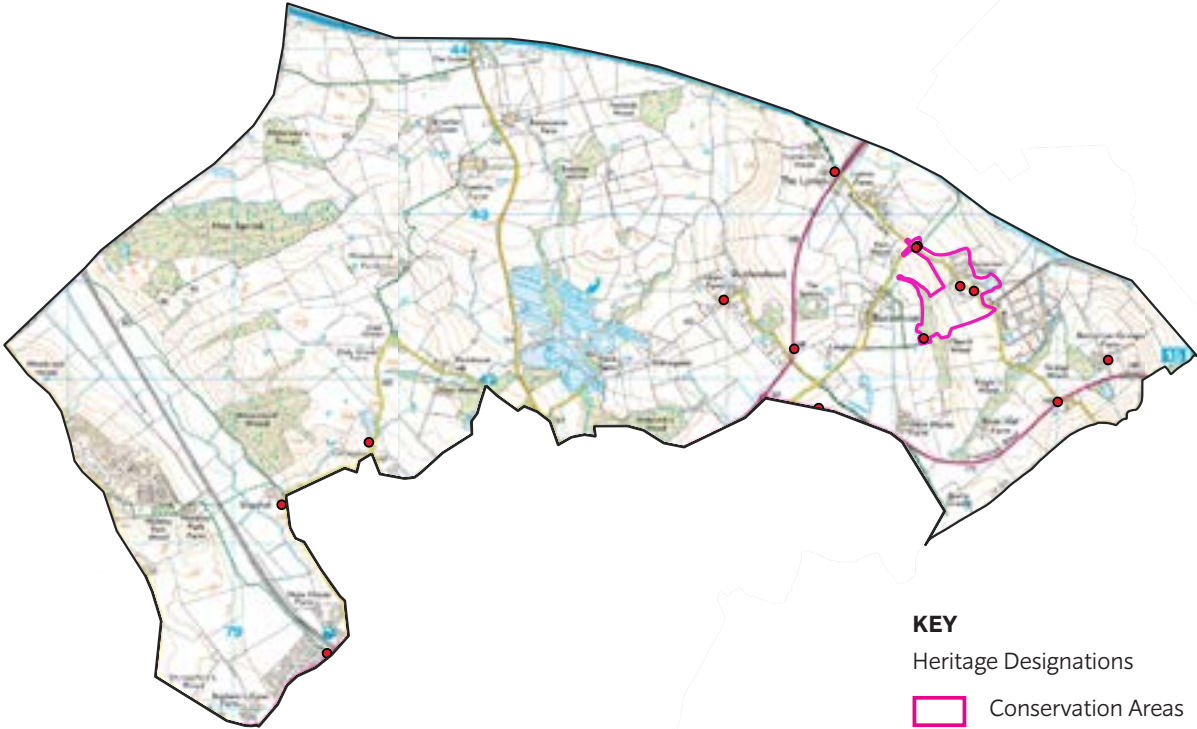

# C3: WHITMORE ANCIENT REDLAND FARMLANDS LANDSCAPE CHARACTER AREA

- KEY**
- Heritage Designations
  - Conservation Areas
  - Listed Building