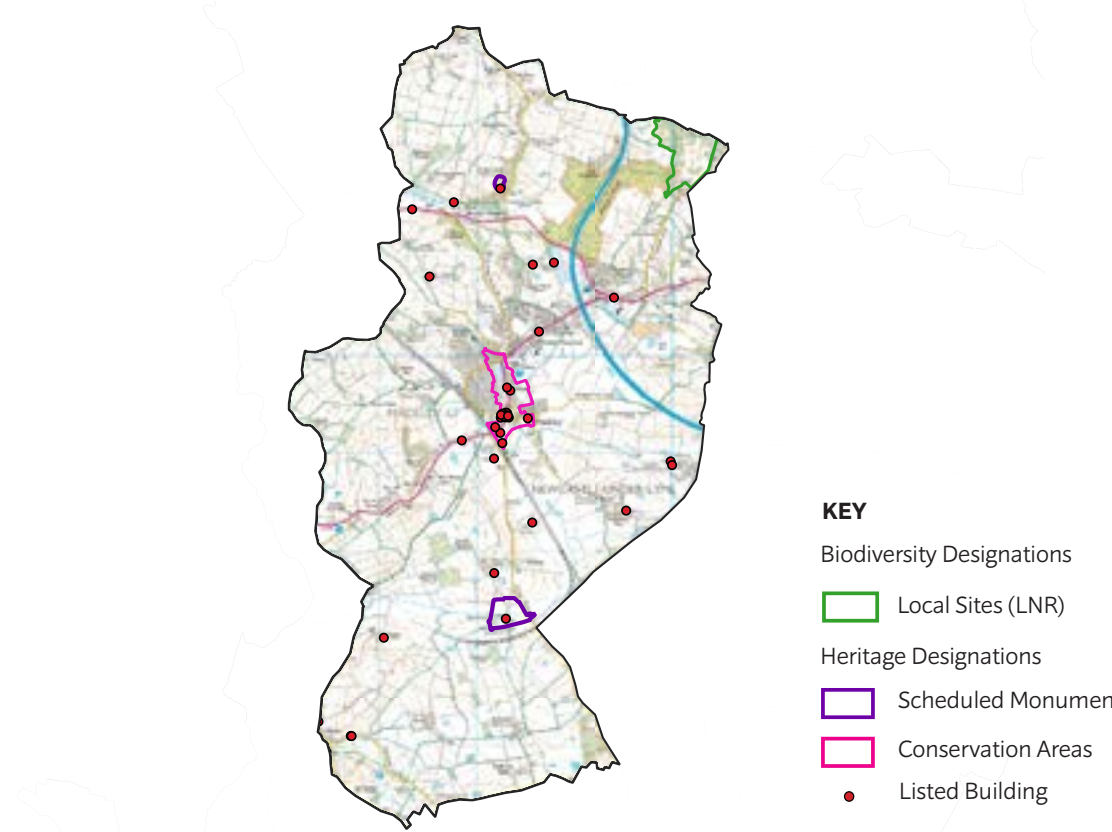

C1: MADELEY ANCIENT REDLAND FARMLANDS LANDSCAPE CHARACTER AREA

- KEY**
- Biodiversity Designations
 - Local Sites (LNR)
 - Heritage Designations
 - Scheduled Monument
 - Conservation Areas
 - Listed Building