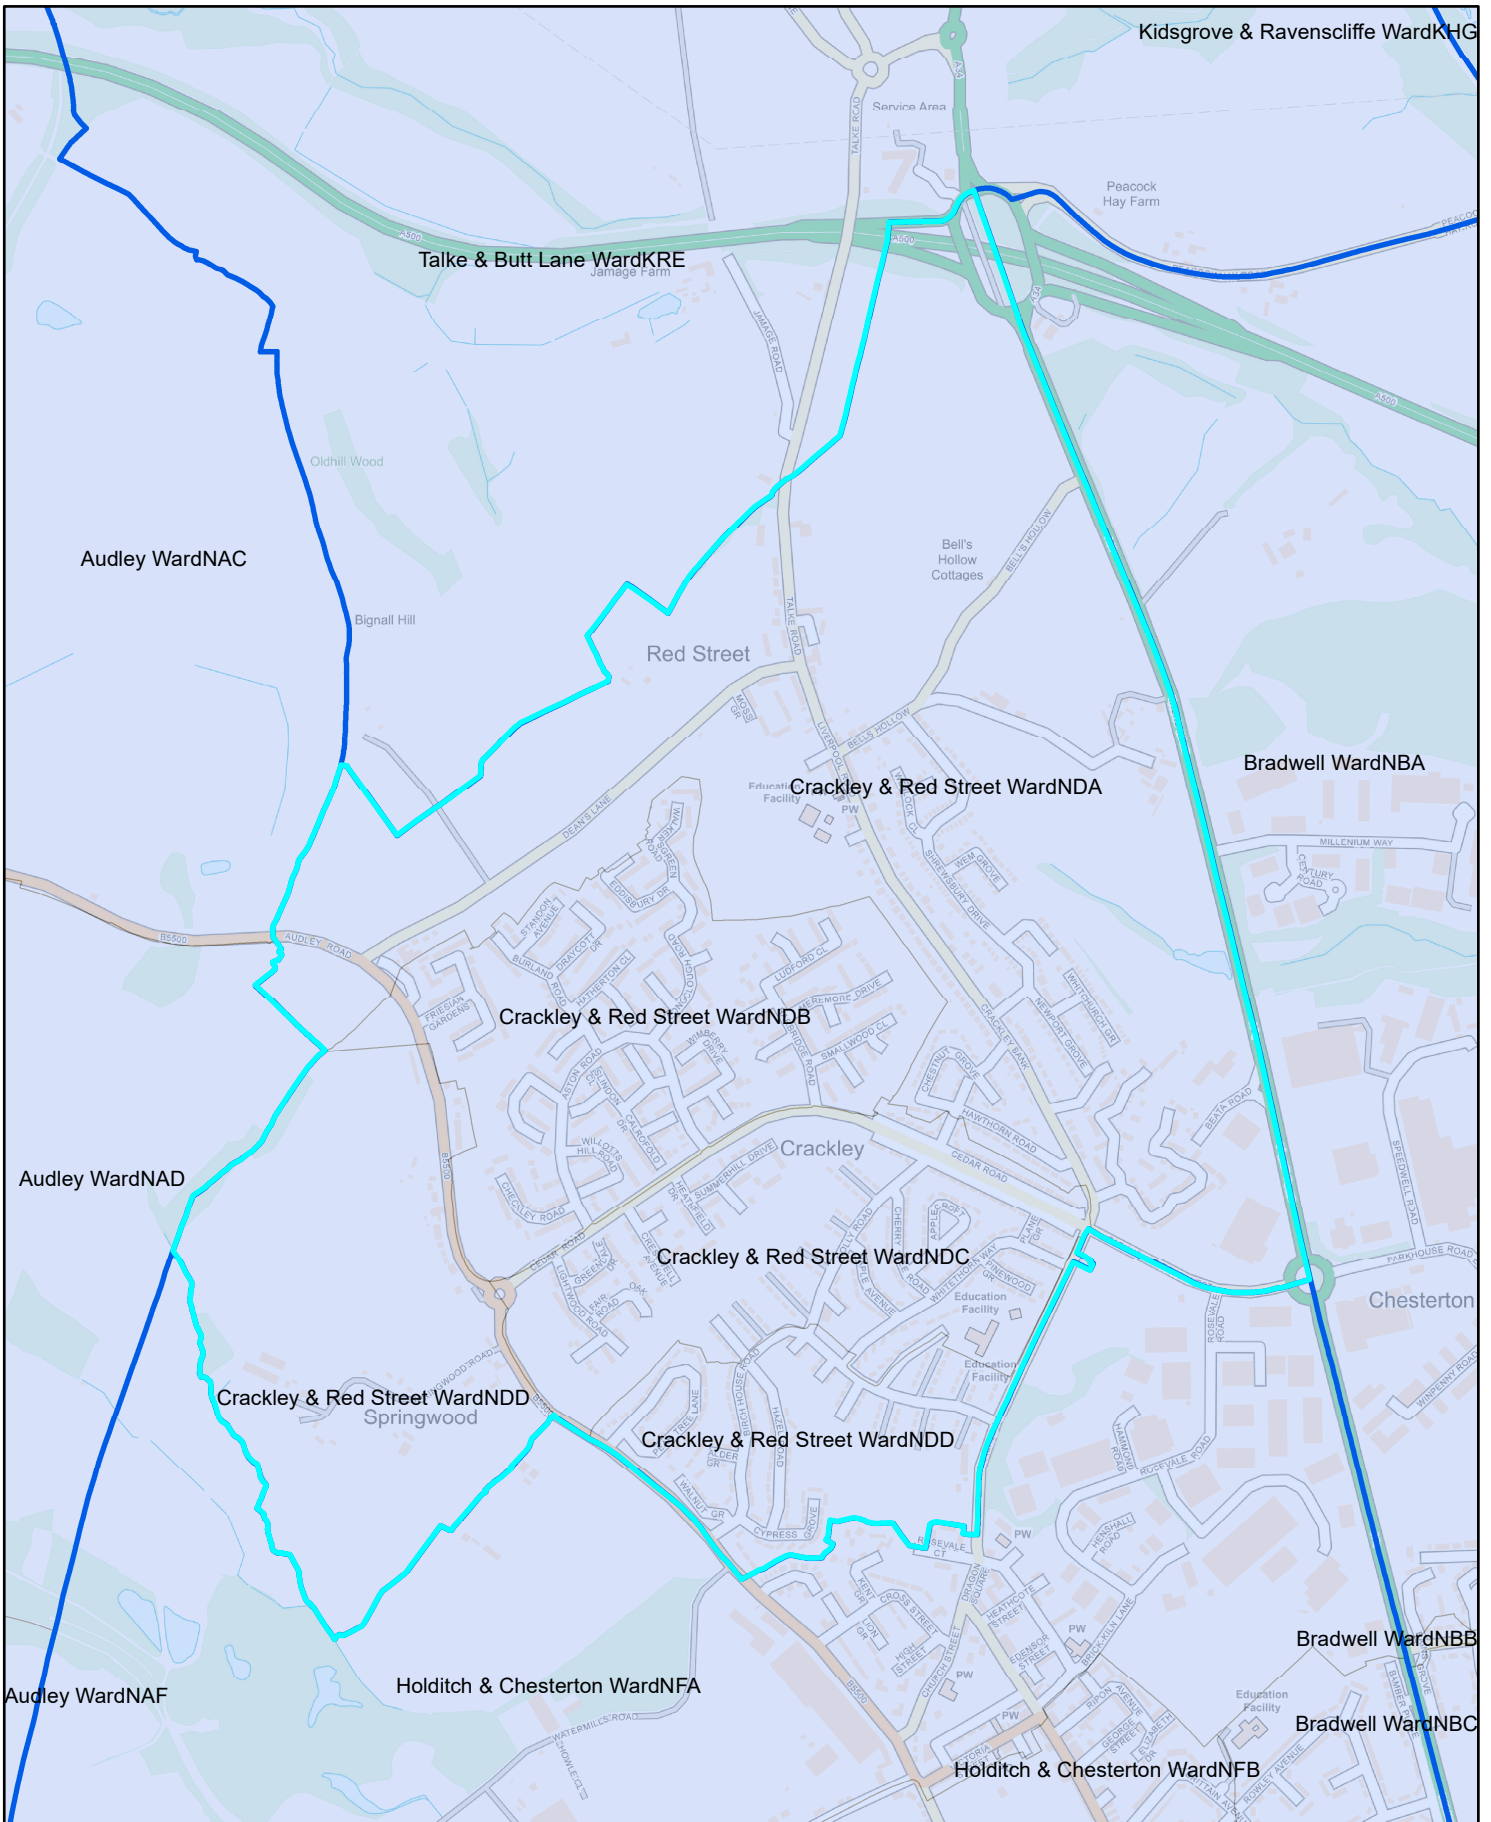

# Crackley & Red Street Ward

0 325 650 1,300 1,950 Meters