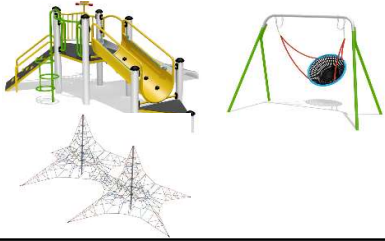

BRADWELL DINGLE: Masterplan & wheeled sports project

Multi Use Games Area:
Improvements: line marking and painting

Improvements to play facilities
More options for older children and improvements within existing play area for children with disabilities

Improvements to Kick about area
(new goalposts) and possible second pitch

Outdoor Exercise Trail ★

Access improvements- Wheelchair access /radar kissing gate and lighting ✕

New wheeled sports area:
Option 1: Skatepark/mini wheels/BMX

Option 2: BMX Pump track

Future of the Shelter Very robust, well used and great position for wheeled sports area.

Options 1 :
Repair and paint

Option 2:
Remove.

Possible table tournament/games areas

Possible Community Garden Area