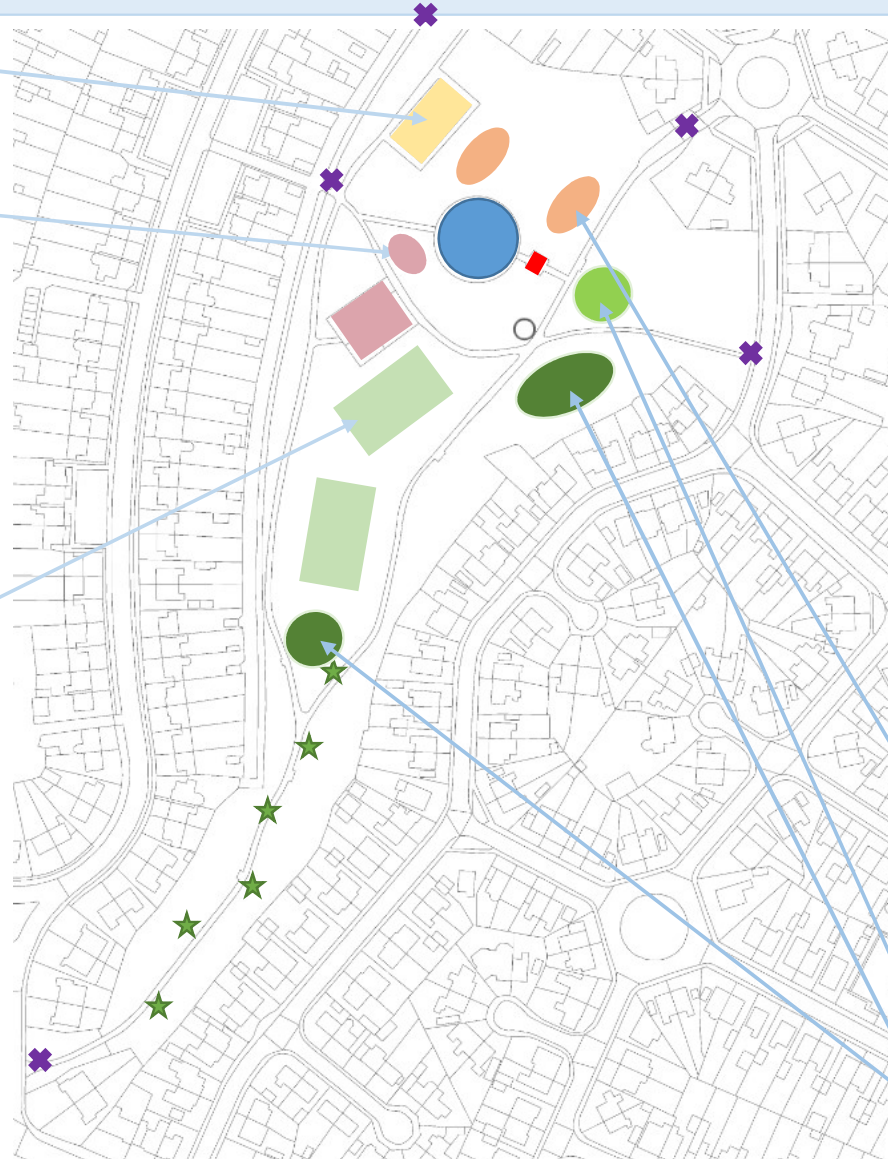

BRADWELL DINGLE: Masterplan & wheeled sports project

Multi Use Games Area:
Improvements: line marking and painting

Improvements to play facilities
More options for older children and improvements within existing play area for children with disabilities

Improvements to Kick about area
(new goalposts) and possible second pitch

Outdoor Exercise Trail ★

Access improvements- Wheelchair access /radar kissing gate and lighting ✕

New wheeled sports area:
Option 1: Skatepark/mini wheels/BMX

Option 2: BMX Pump track

Future of the Shelter Very robust, well used and great position for wheeled sports area.

Options 1 :
Repair and paint

Option 2:
Remove.

Possible table tournament/games areas

Possible Community Garden Area

Tree planting area/orchard