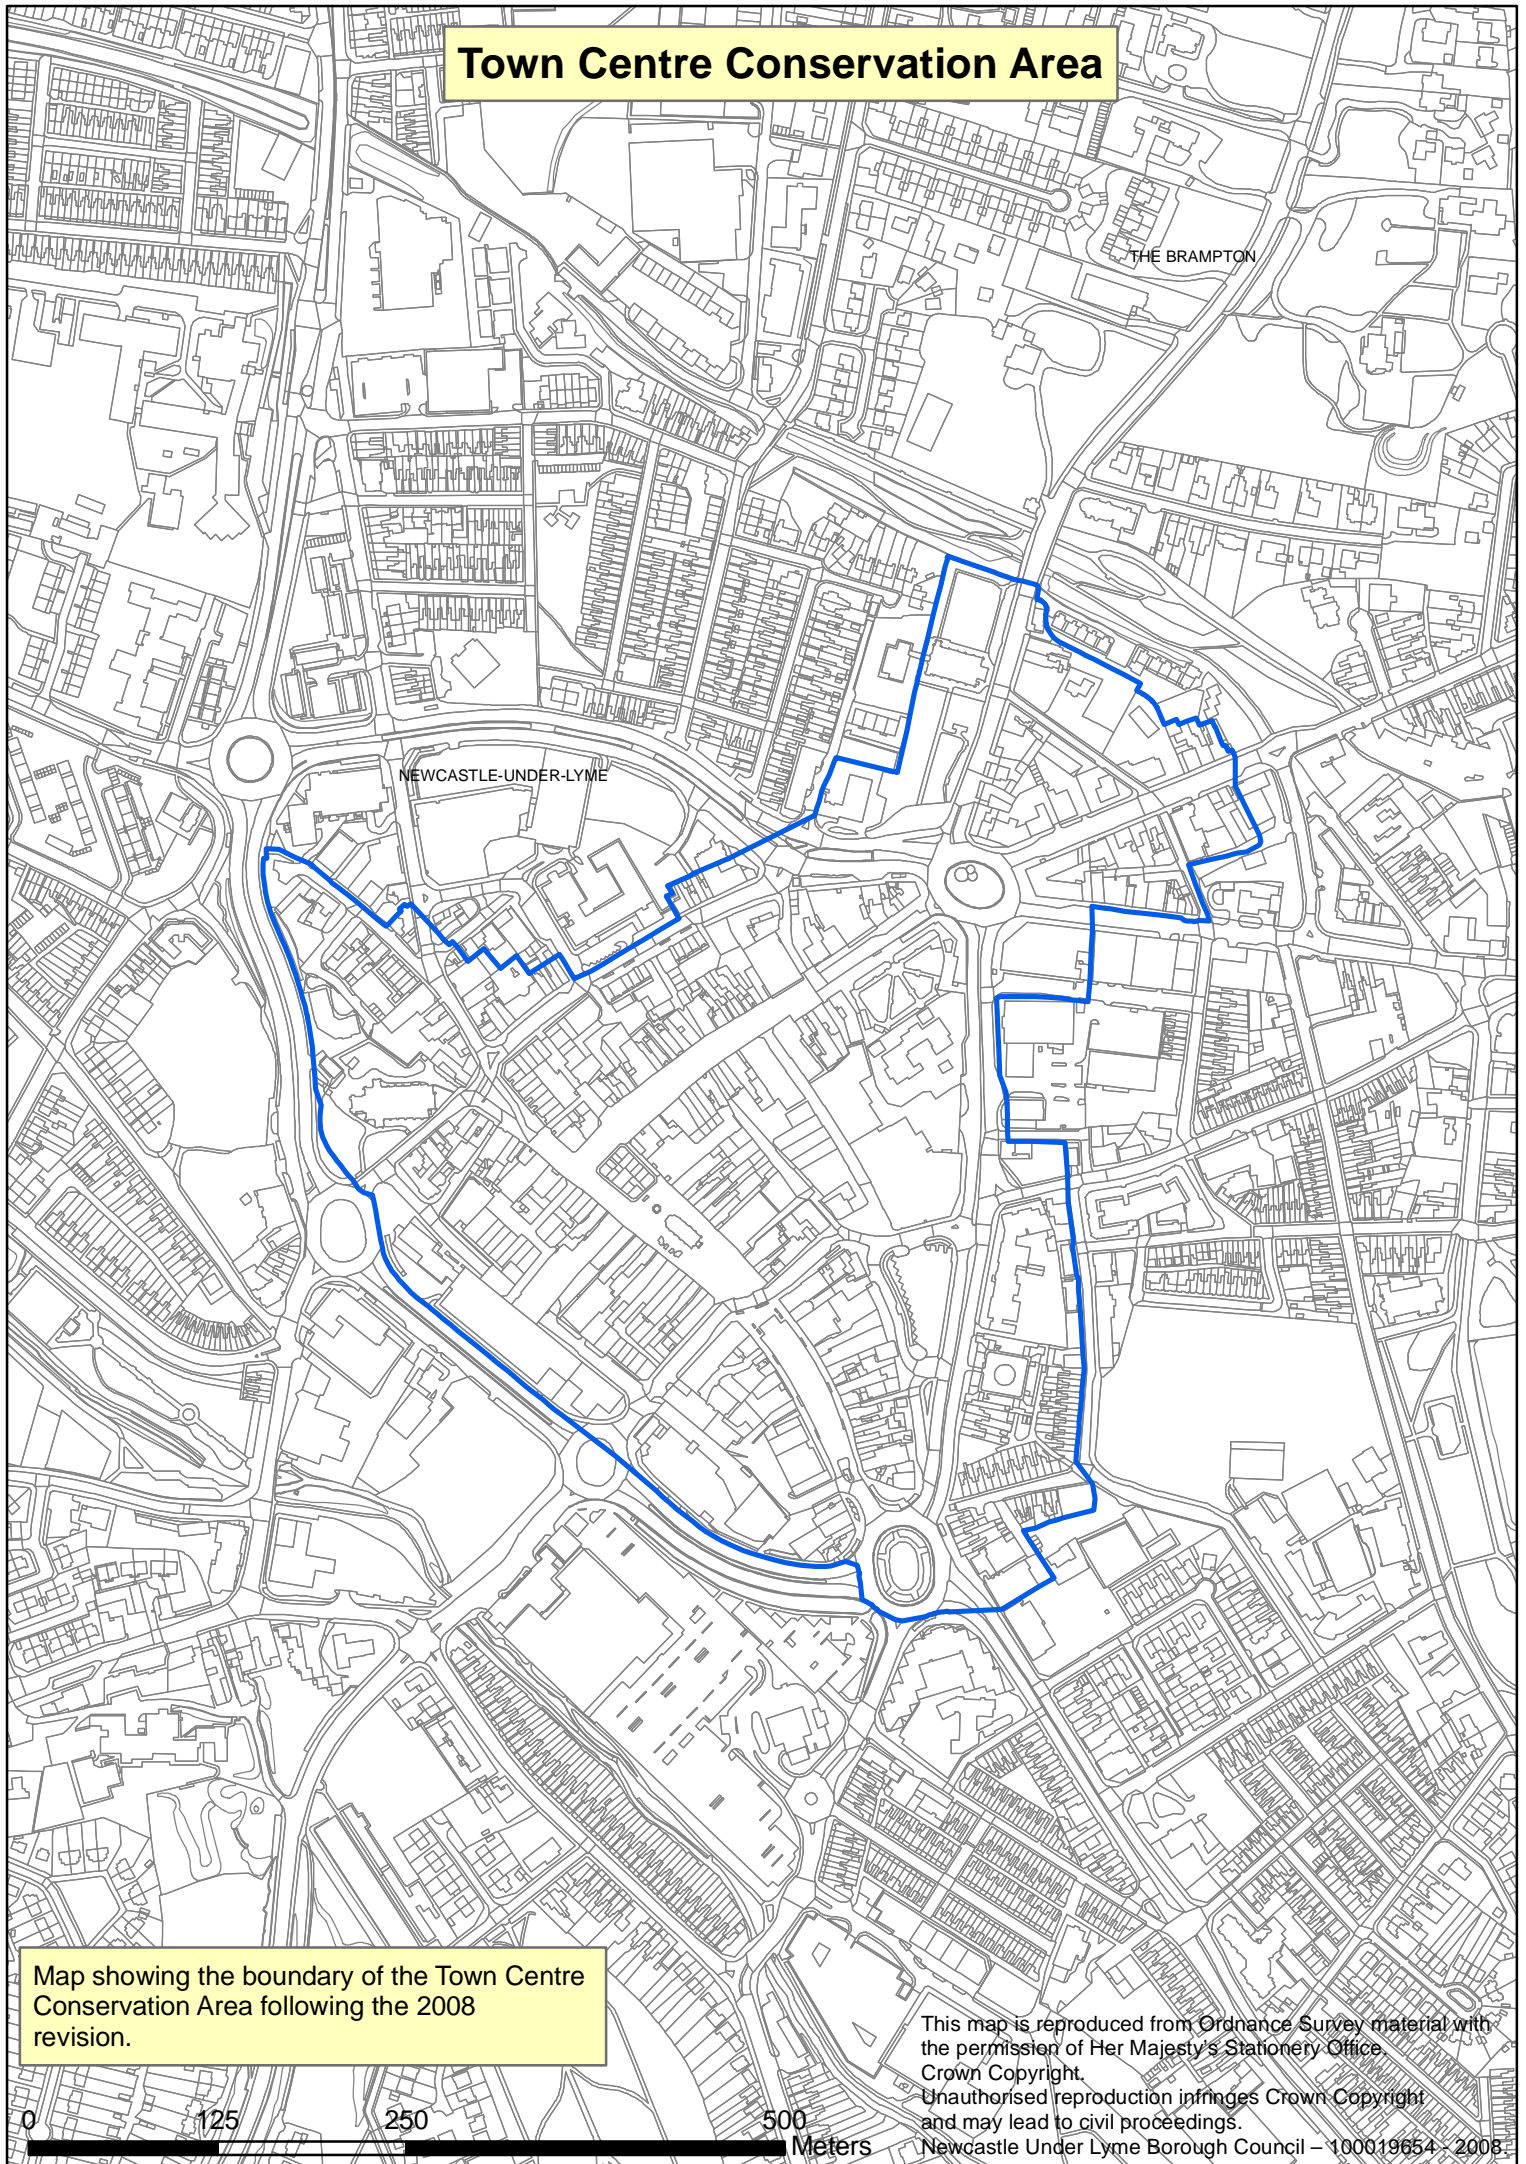

Town Centre Conservation Area

Map showing the boundary of the Town Centre Conservation Area following the 2008 revision.

This map is reproduced from Ordnance Survey material with the permission of Her Majesty's Stationery Office. Crown Copyright. Unauthorised reproduction infringes Crown Copyright and may lead to civil proceedings. Newcastle Under Lyme Borough Council - 100019654 - 2008