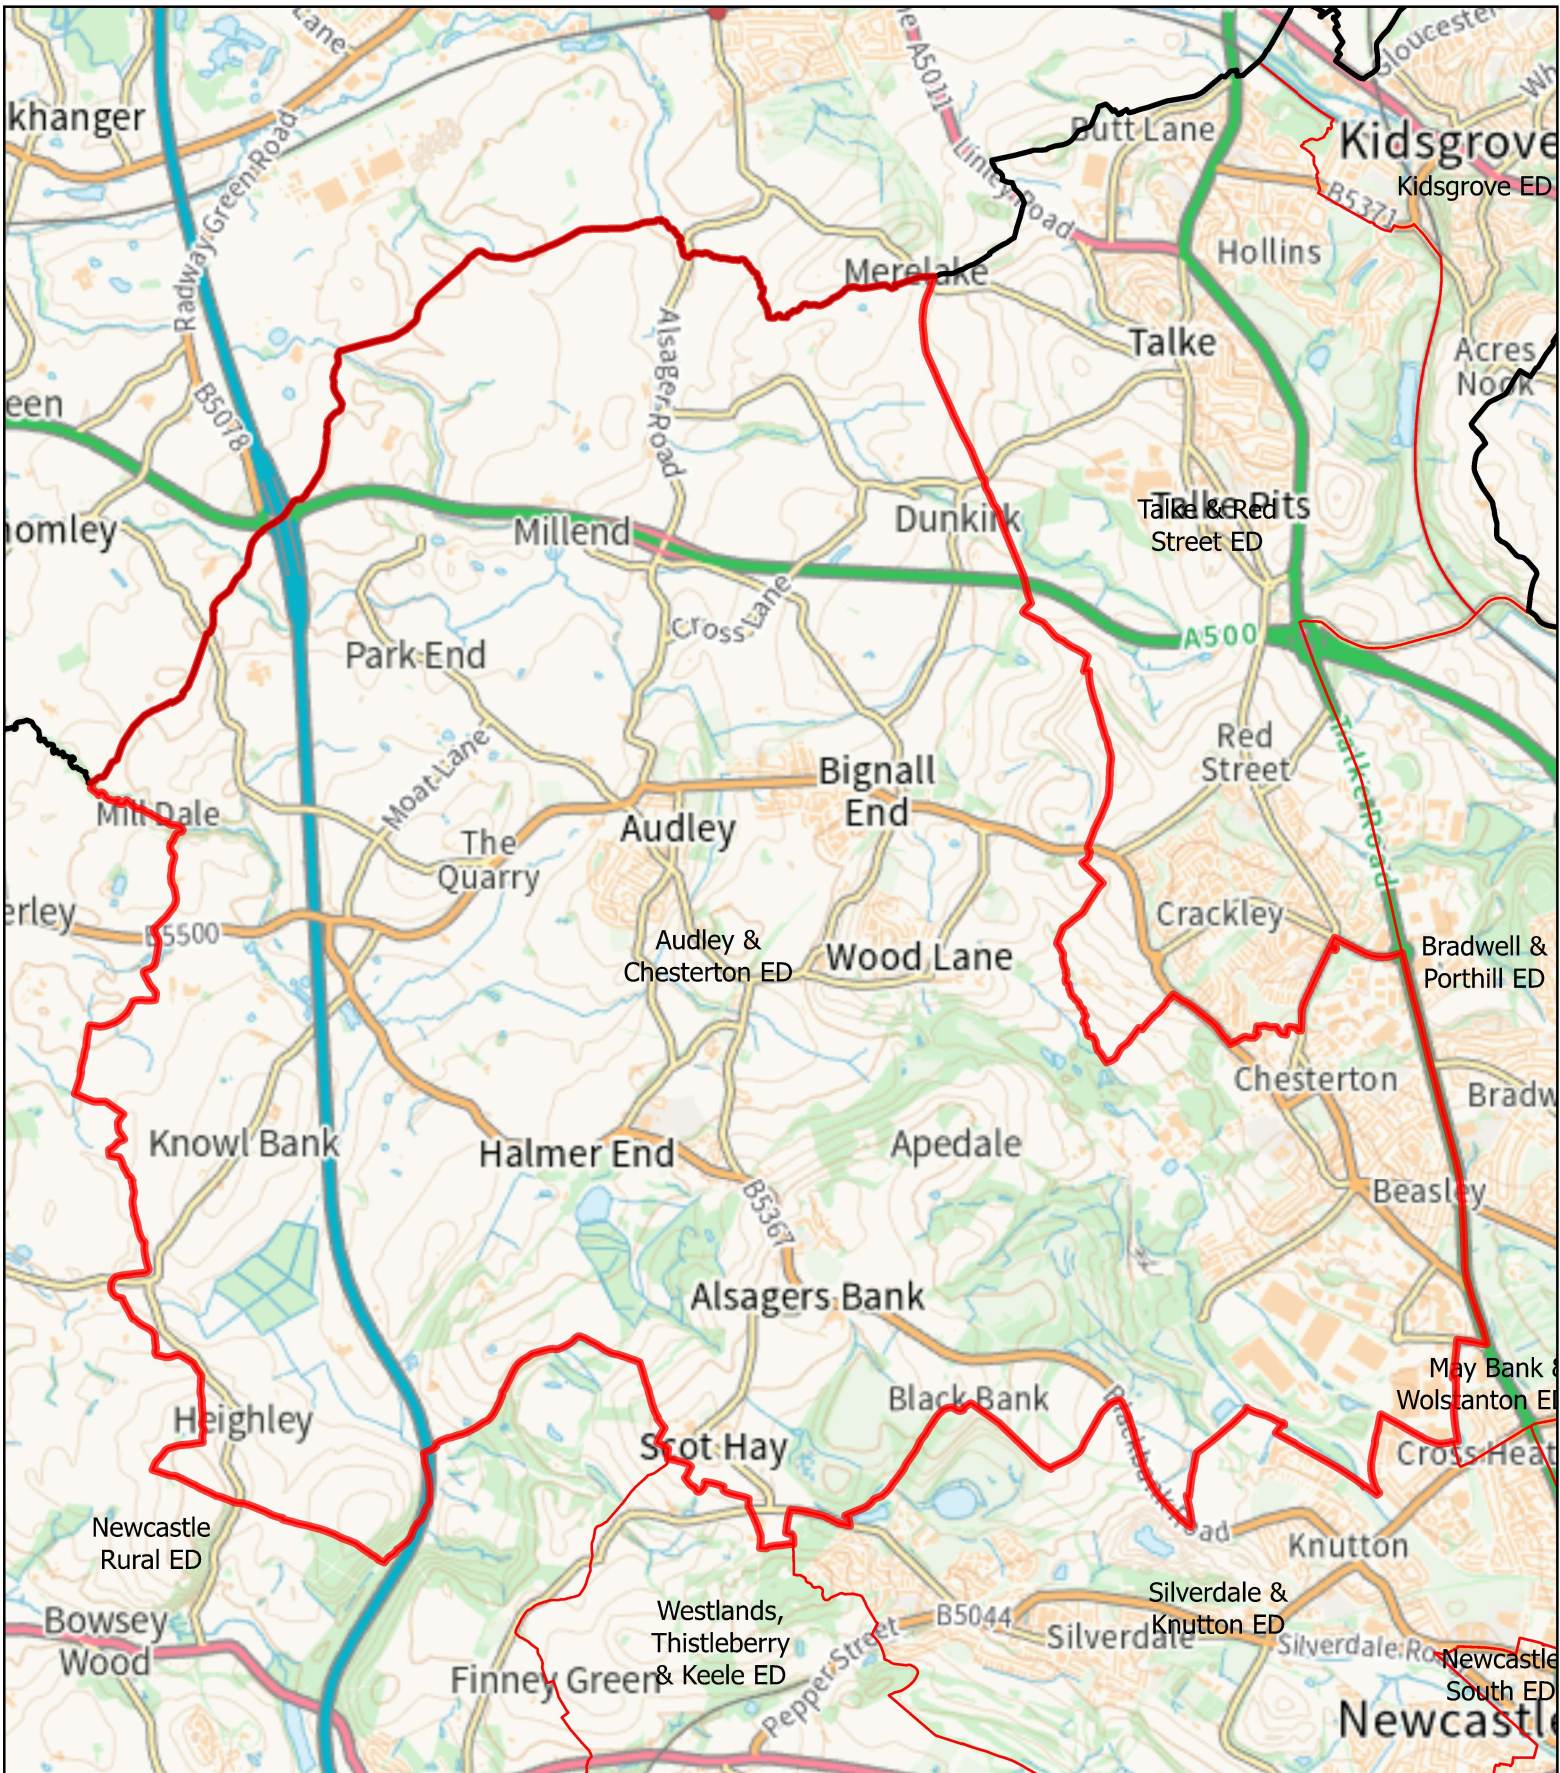

County Electoral Division : Audley and Chesterton

This map is reproduced from Ordnance Survey material with the permission of Her Majesty's Stationery Office. Unauthorised reproduction infringes Crown Copyright and may lead to civil proceedings. Newcastle Under Lyme Borough Council – AC0000849941 - 2025.

Legend

 Newcastle Borough Boundary

 Staffordshire County Electoral Divisions