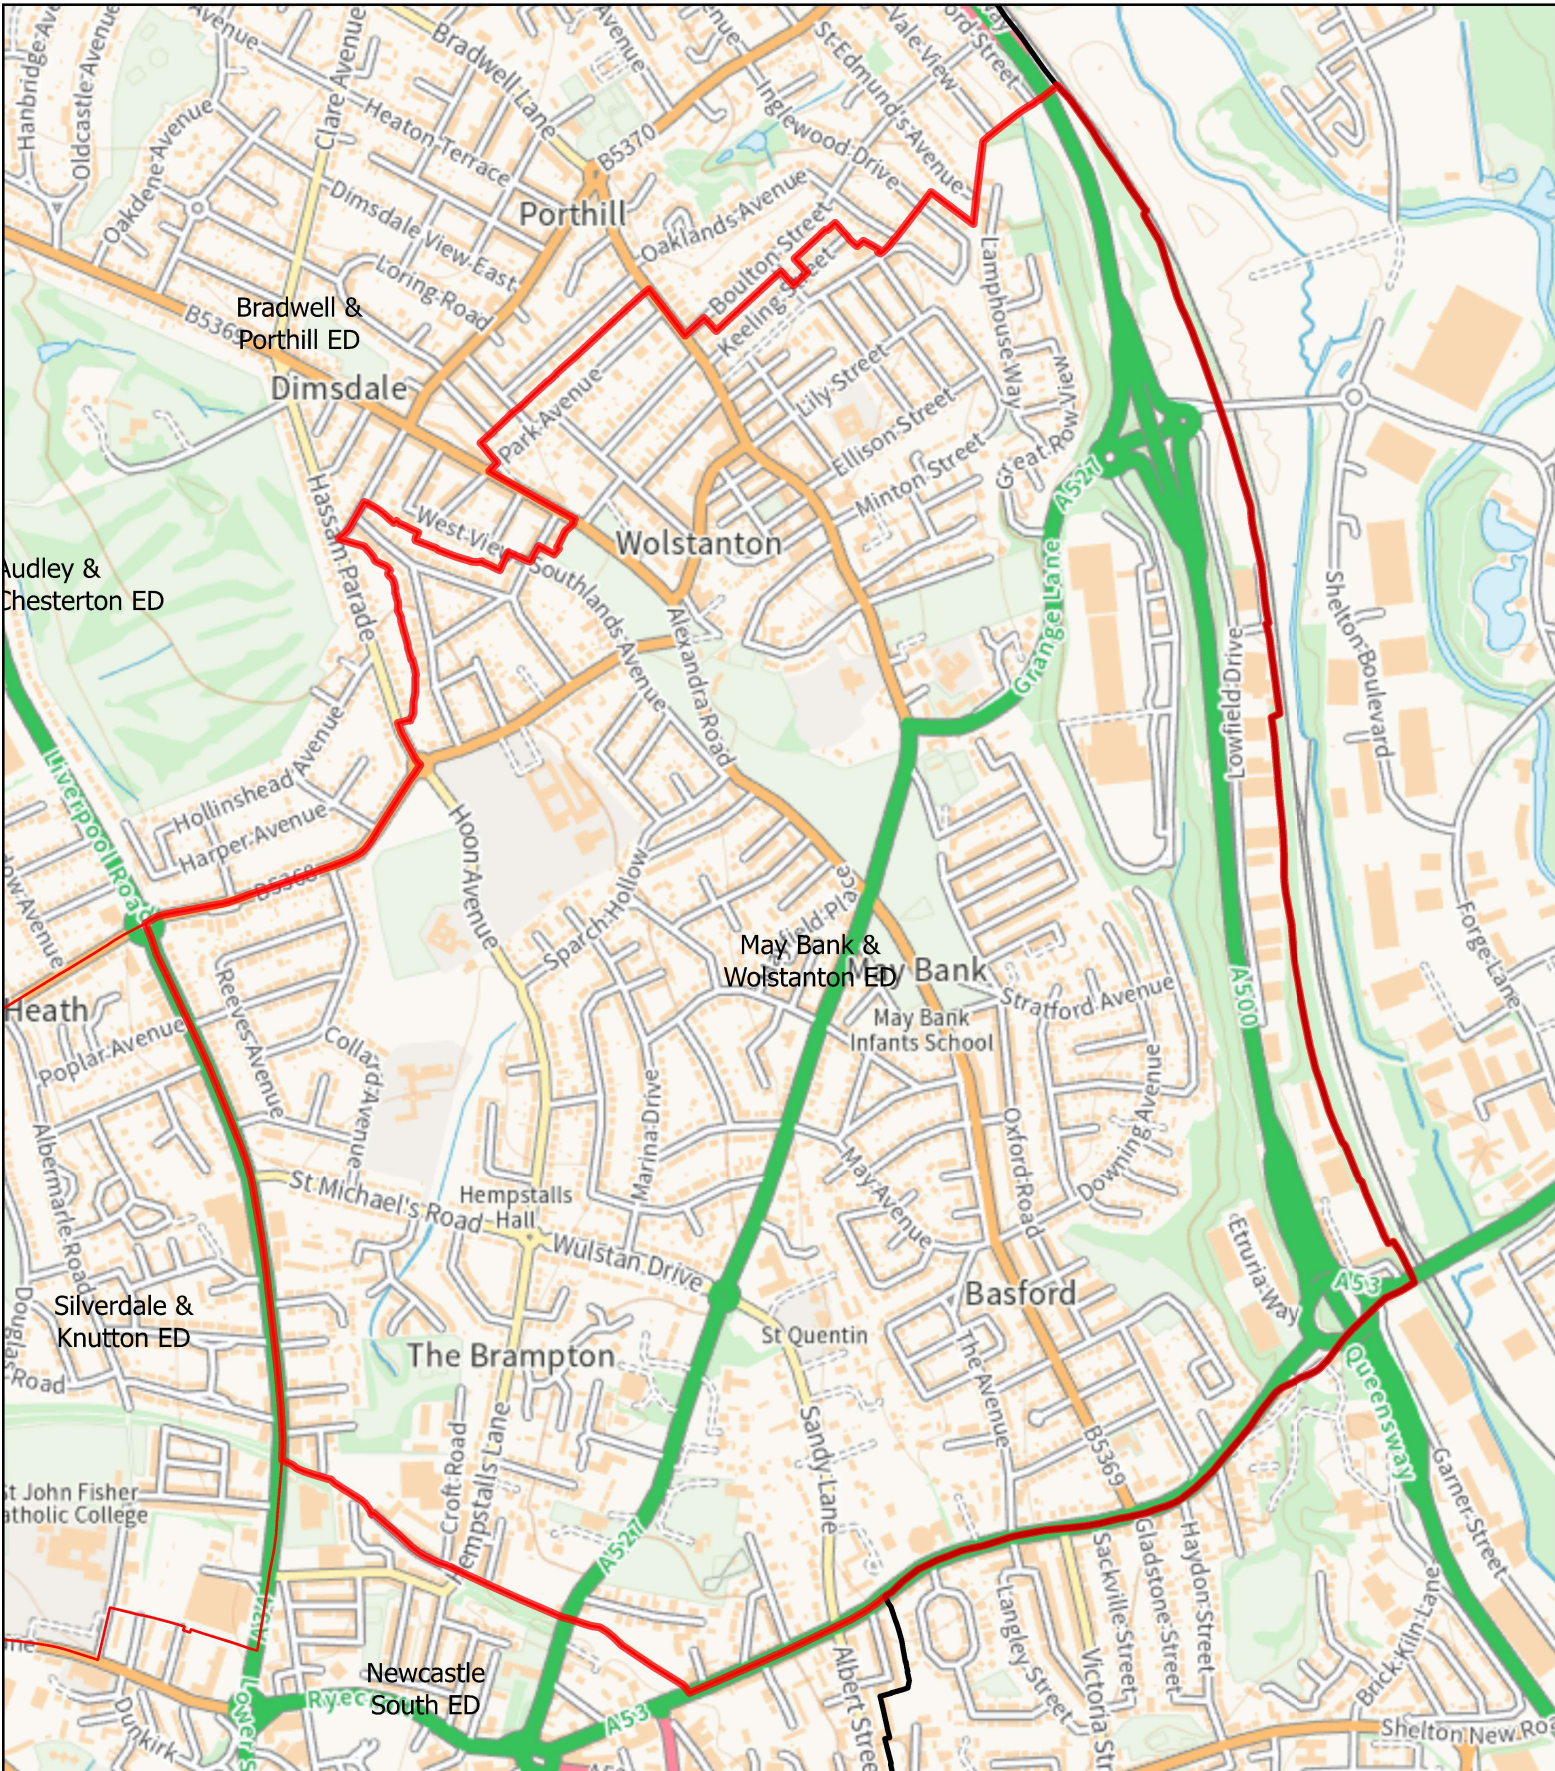

County Electoral Division : May Bank and Wolstanton

This map is reproduced from Ordnance Survey material with the permission of Her Majesty's Stationery Office. Unauthorised reproduction infringes Crown Copyright and may lead to civil proceedings. Newcastle Under Lyme Borough Council – AC0000849941 - 2025.

Legend

-  Newcastle Borough Boundary
-  Staffordshire County Electoral Divisions