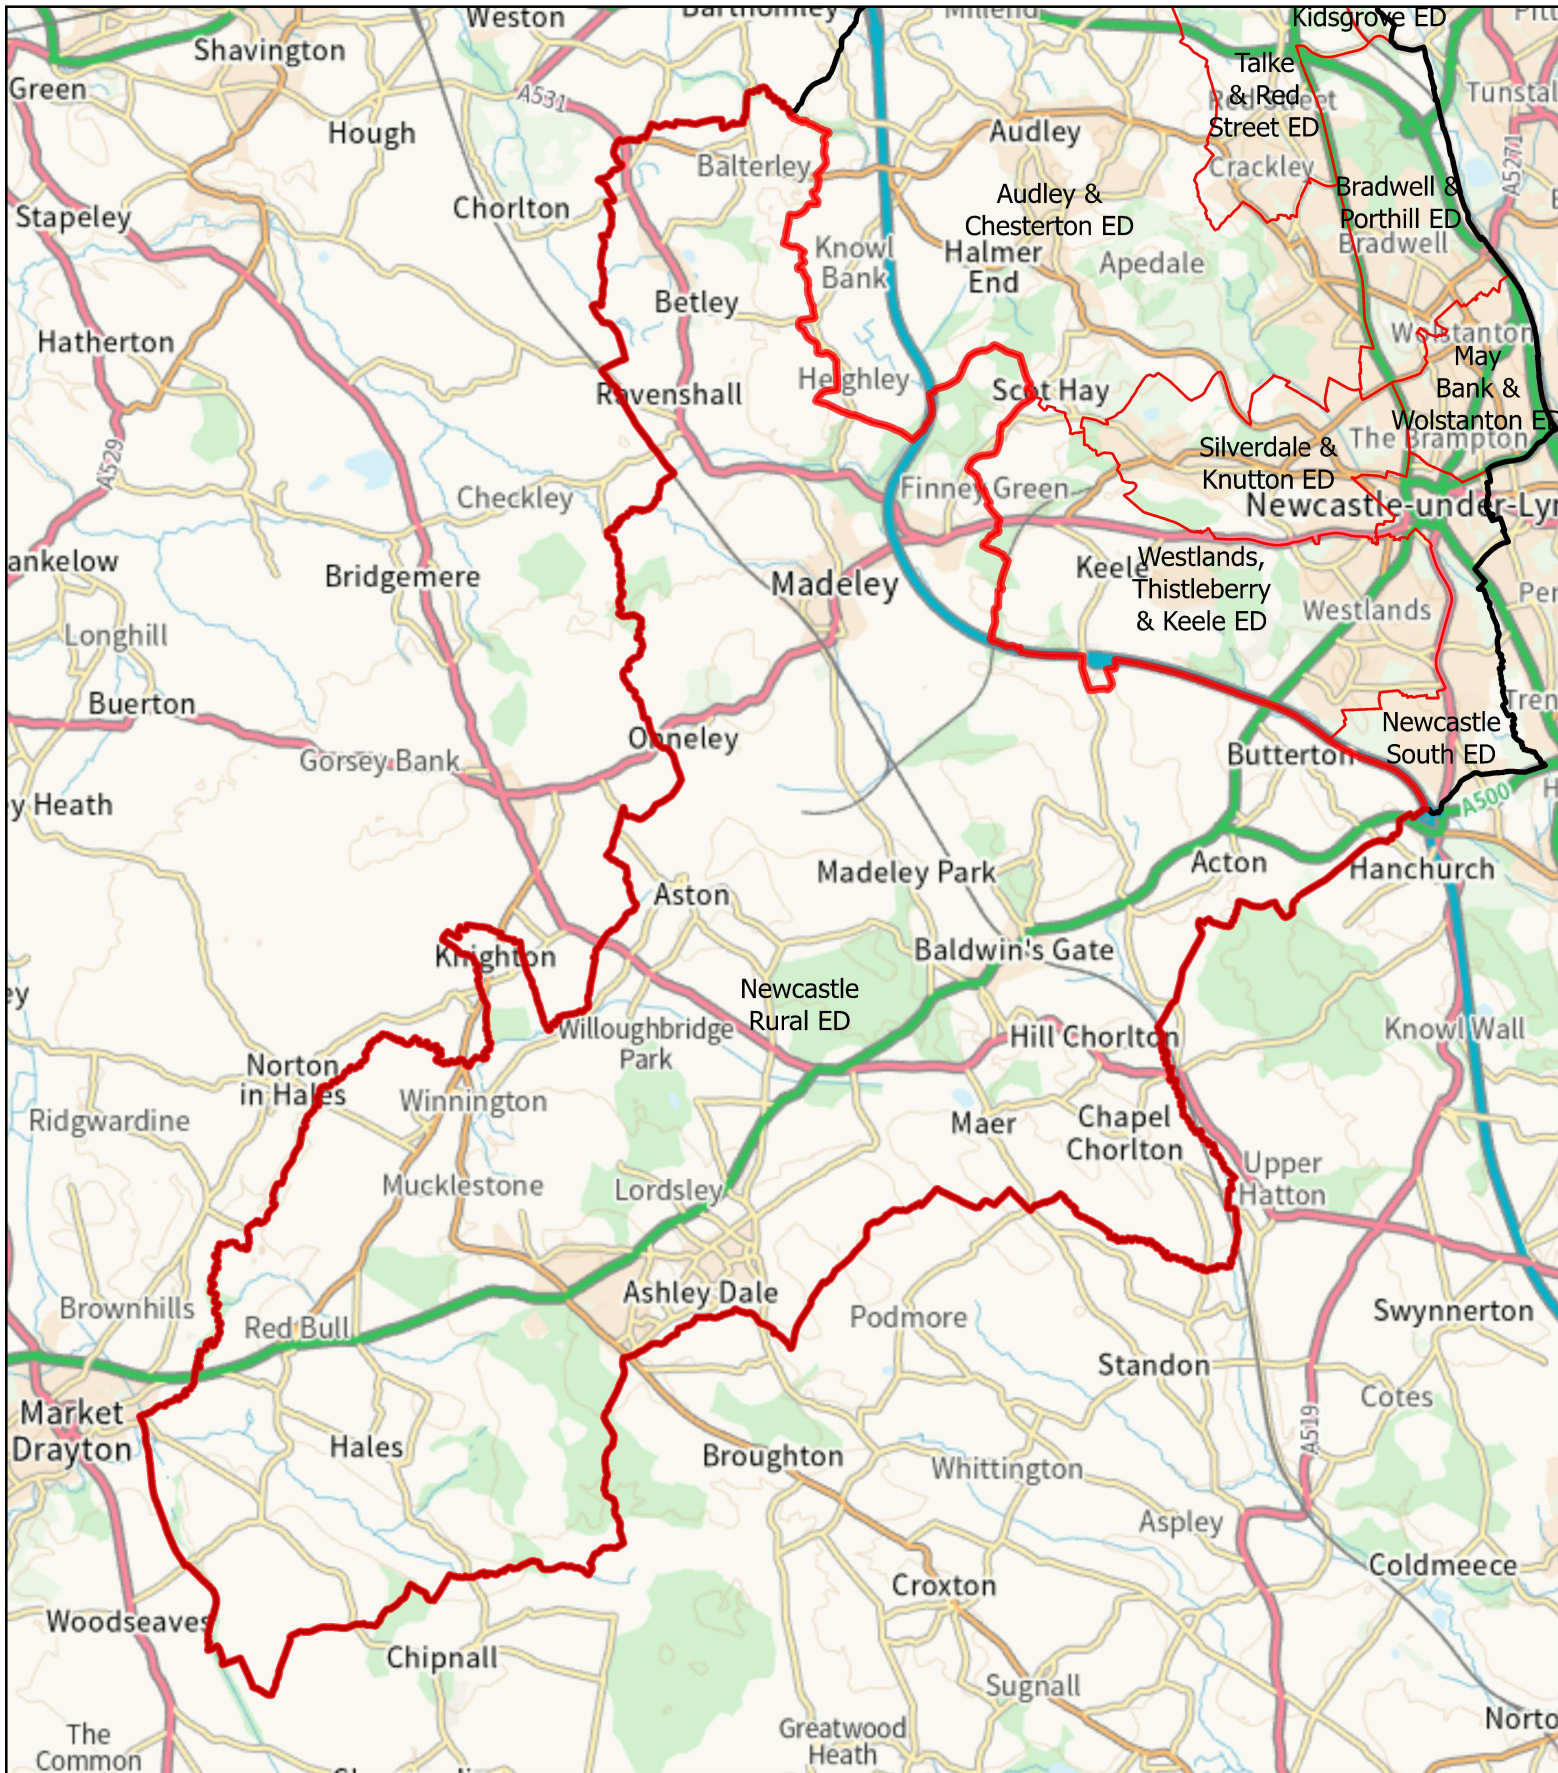

# County Electoral Division : Newcastle Rural

This map is reproduced from Ordnance Survey material with the permission of Her Majesty's Stationery Office. Unauthorised reproduction infringes Crown Copyright and may lead to civil proceedings. Newcastle Under Lyme Borough Council – AC0000849941 - 2025.

**Legend**

-  Newcastle Borough Boundary
-  Staffordshire County Electoral Divisions