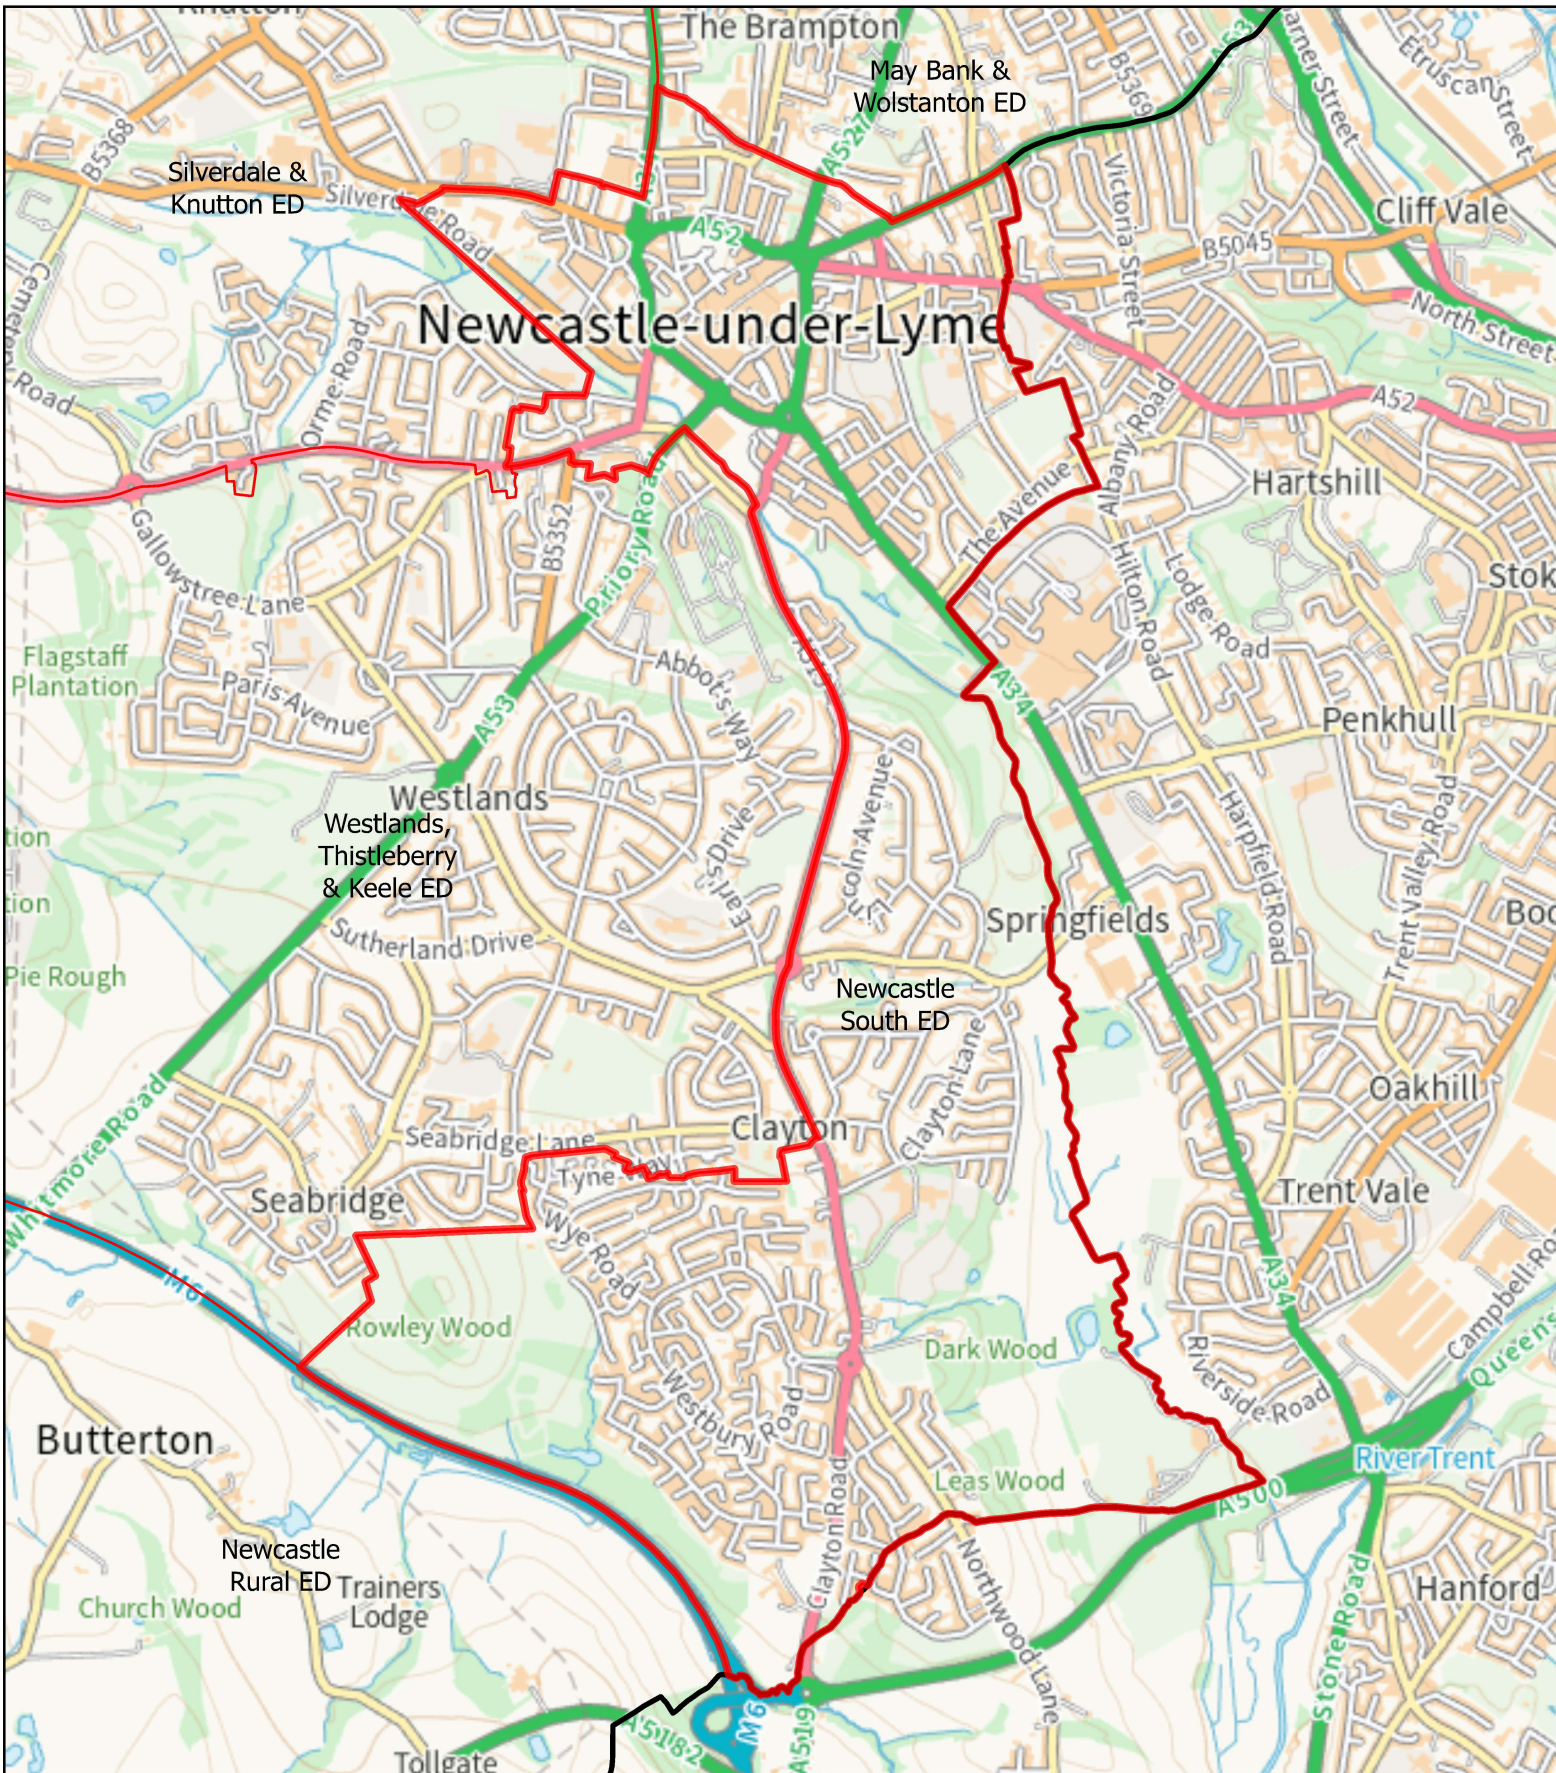

# County Electoral Division : Newcastle South

This map is reproduced from Ordnance Survey material with the permission of Her Majesty's Stationery Office. Unauthorised reproduction infringes Crown Copyright and may lead to civil proceedings.  
Newcastle Under Lyme Borough Council – AC0000849941 - 2025.