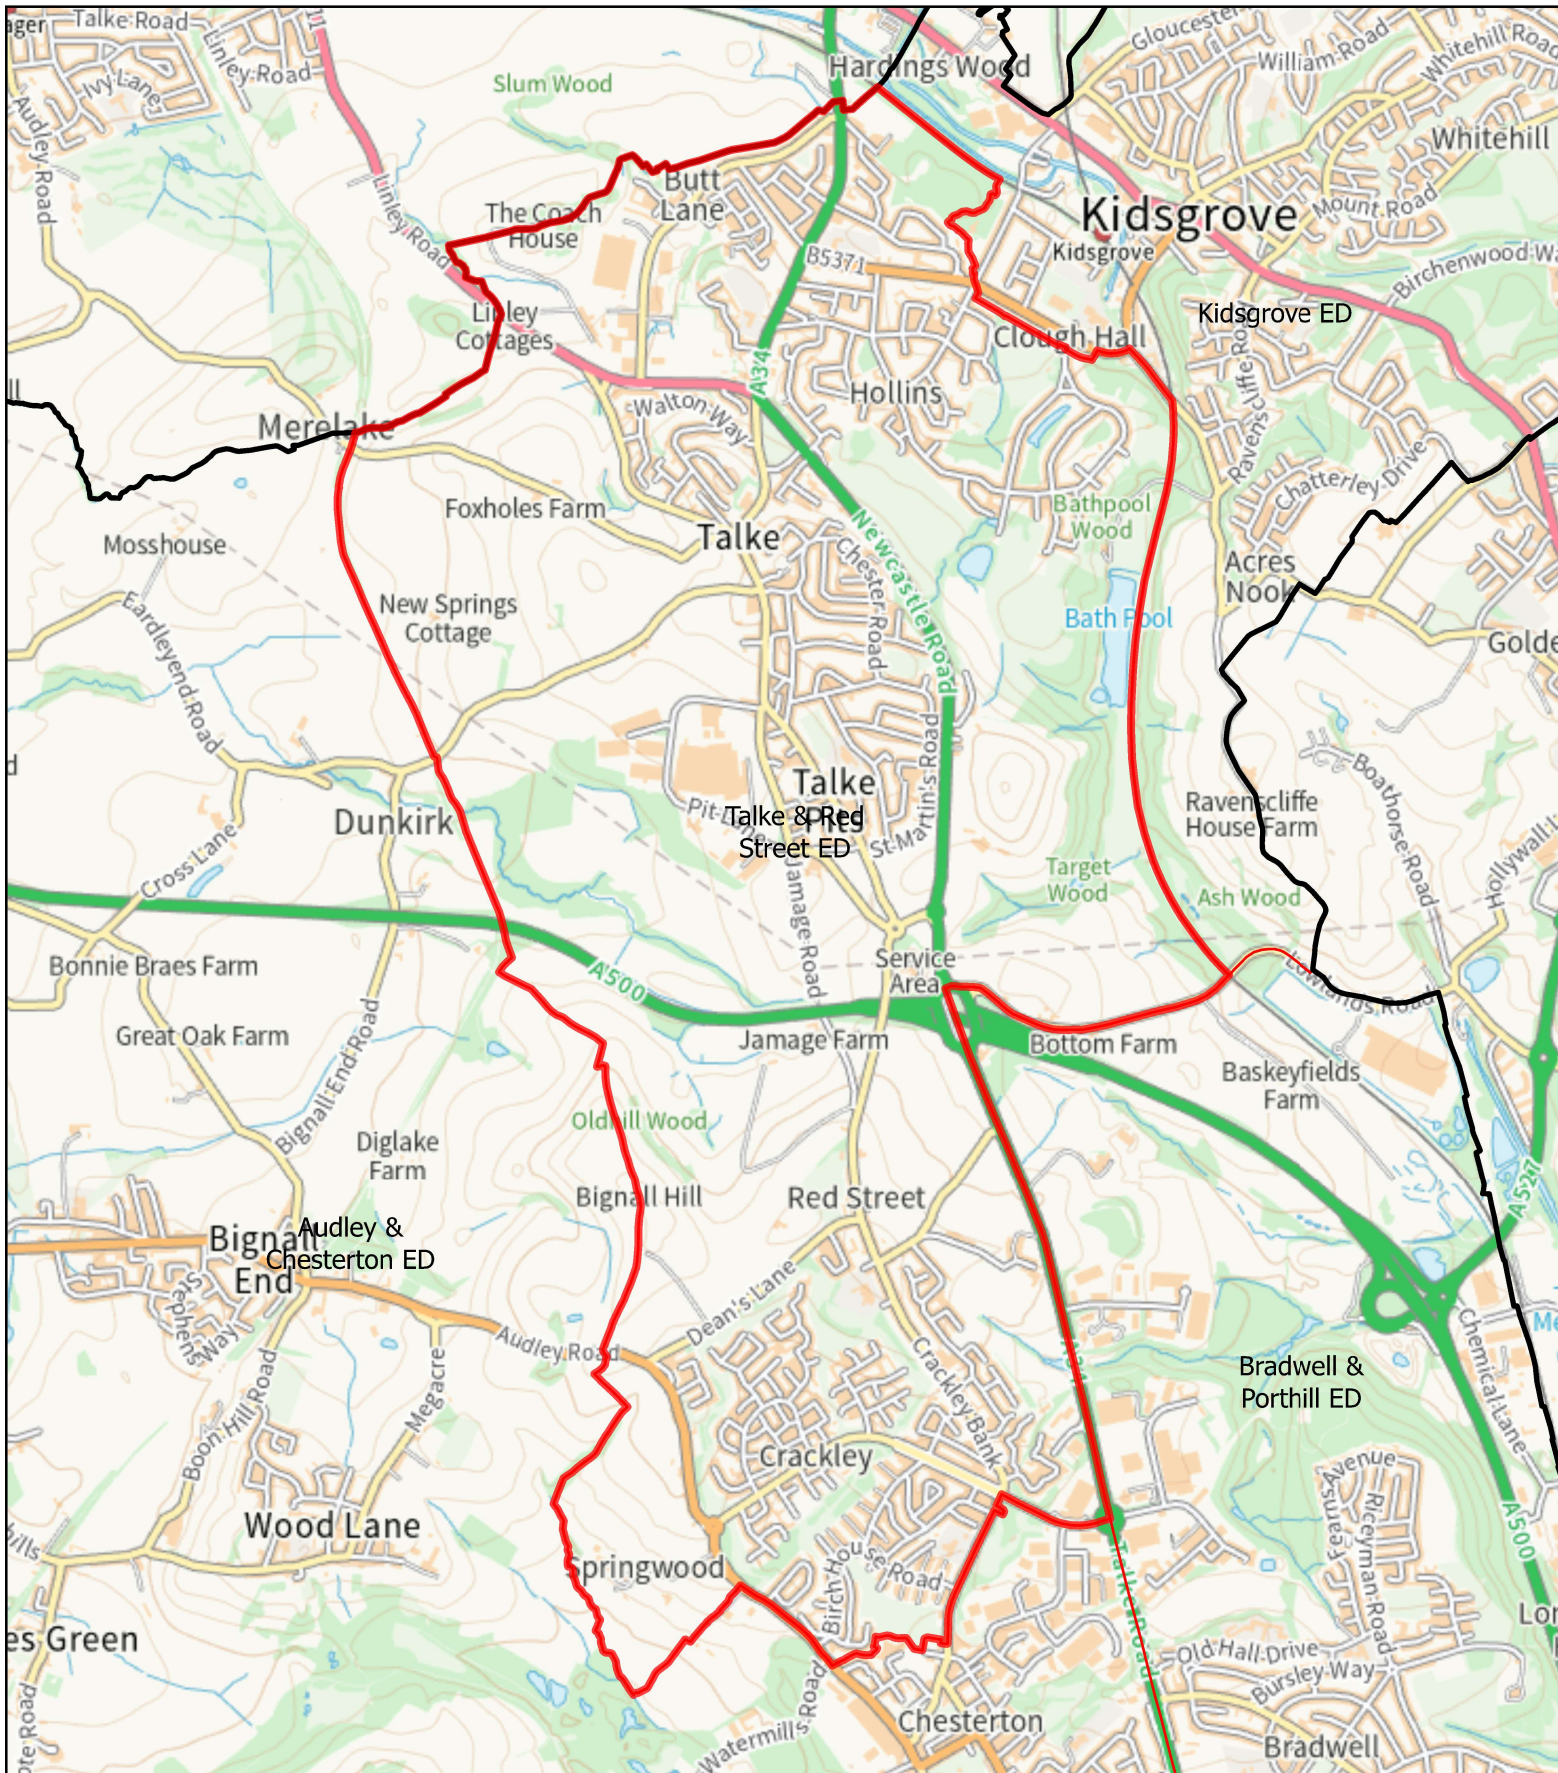

County Electoral Division : Talke and Red Street

This map is reproduced from Ordnance Survey material with the permission of Her Majesty's Stationery Office. Unauthorised reproduction infringes Crown Copyright and may lead to civil proceedings. Newcastle Under Lyme Borough Council – AC0000849941 - 2025.

Legend

-  Newcastle Borough Boundary
-  Staffordshire County Electoral Divisions