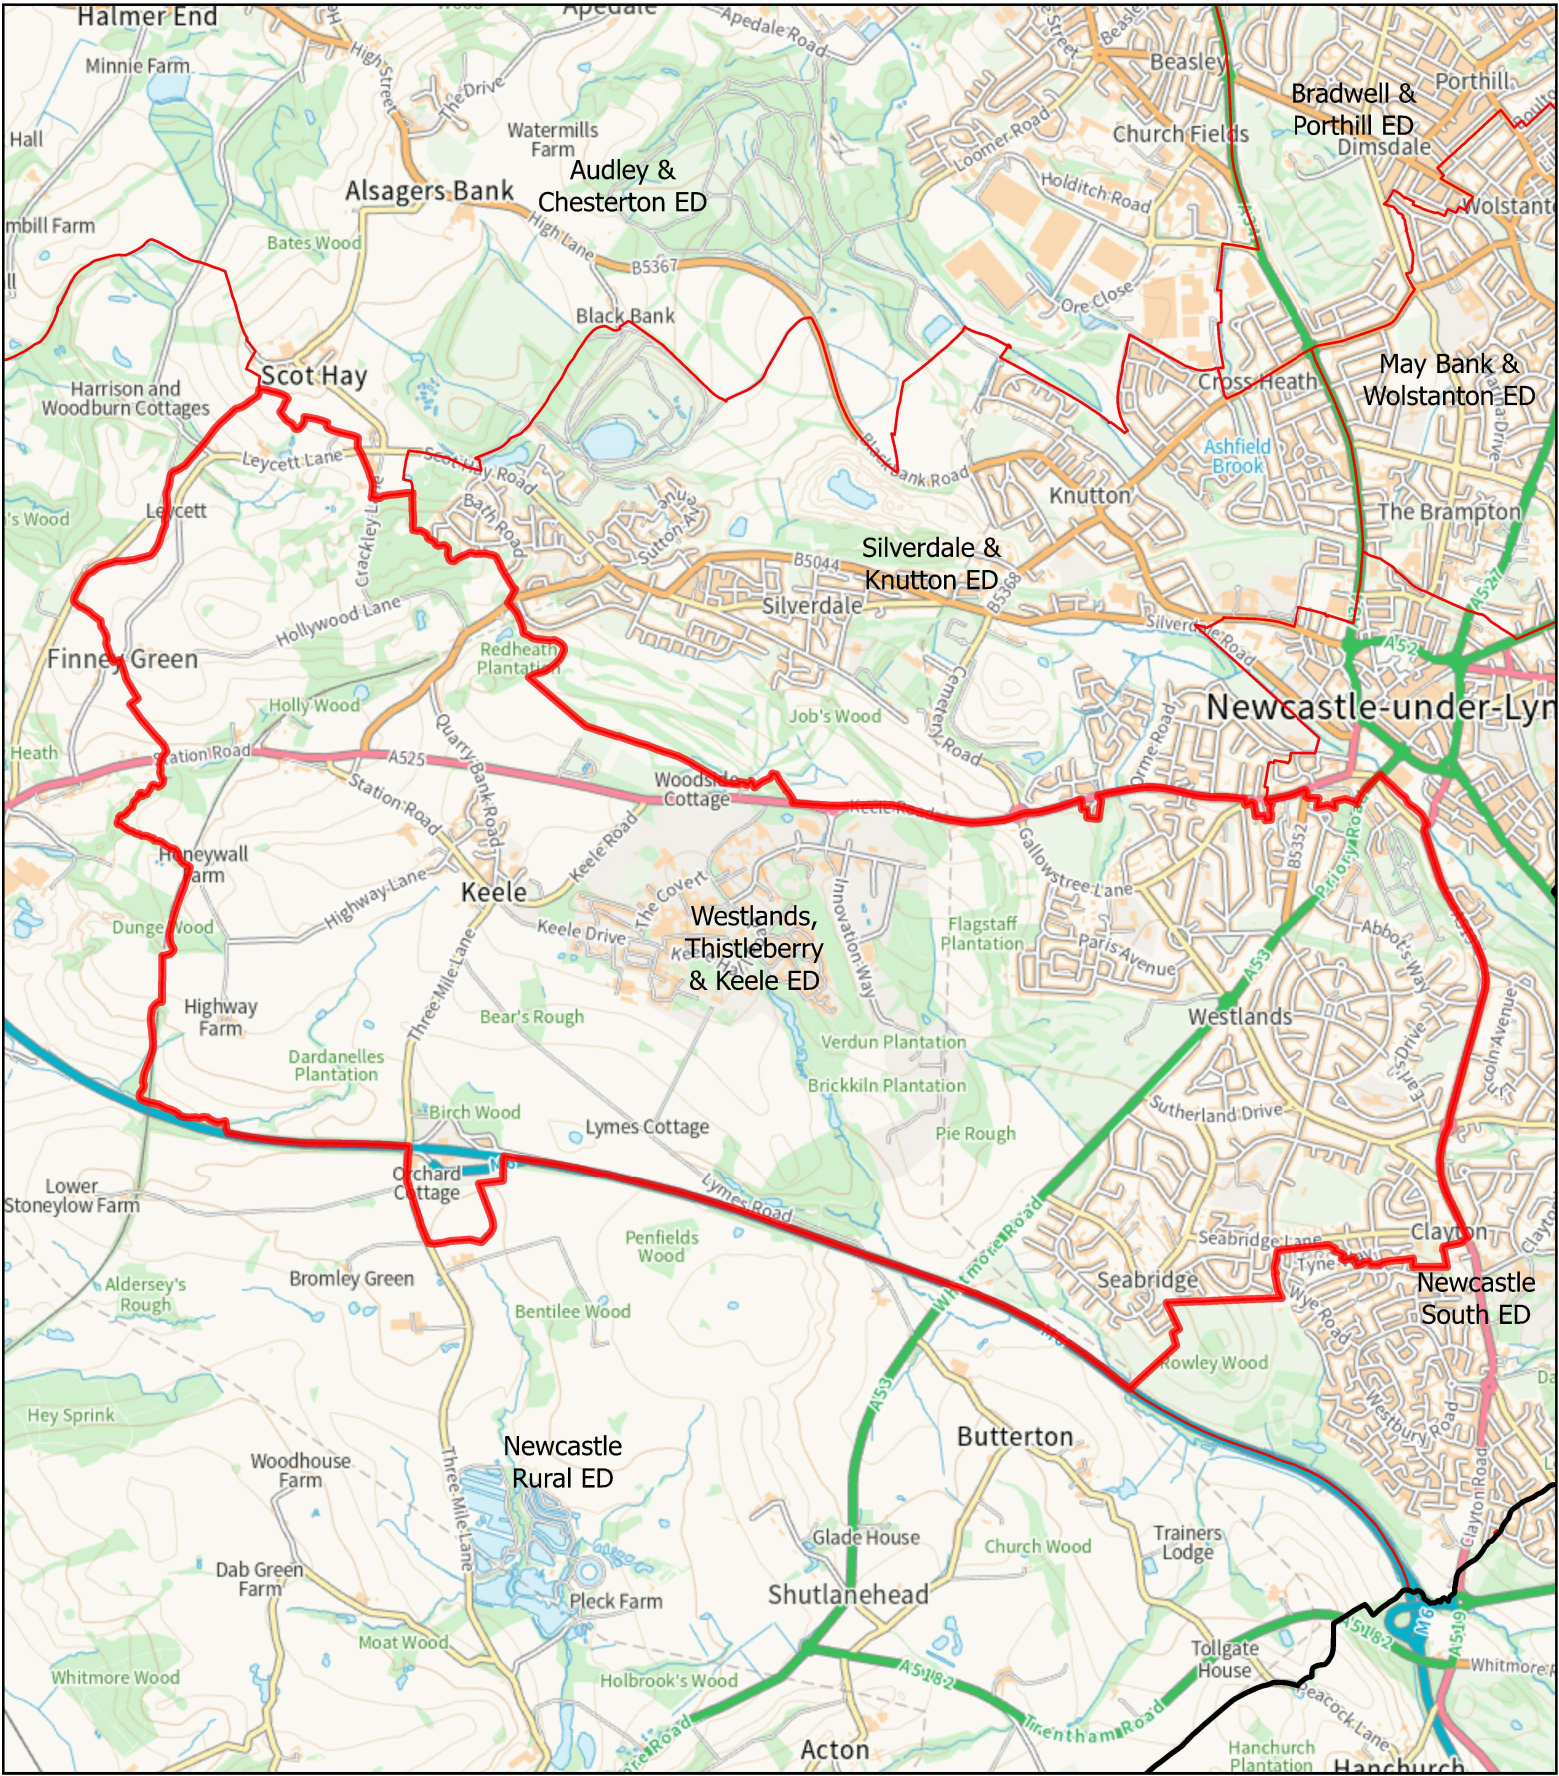

County Electoral Division : Westlands, Thistleberry and Keele

This map is reproduced from Ordnance Survey material with the permission of Her Majesty's Stationery Office. Unauthorised reproduction infringes Crown Copyright and may lead to civil proceedings. Newcastle Under Lyme Borough Council – AC0000849941 - 2025.

Legend

- Newcastle Borough Boundary
- Staffordshire County Electoral Divisions