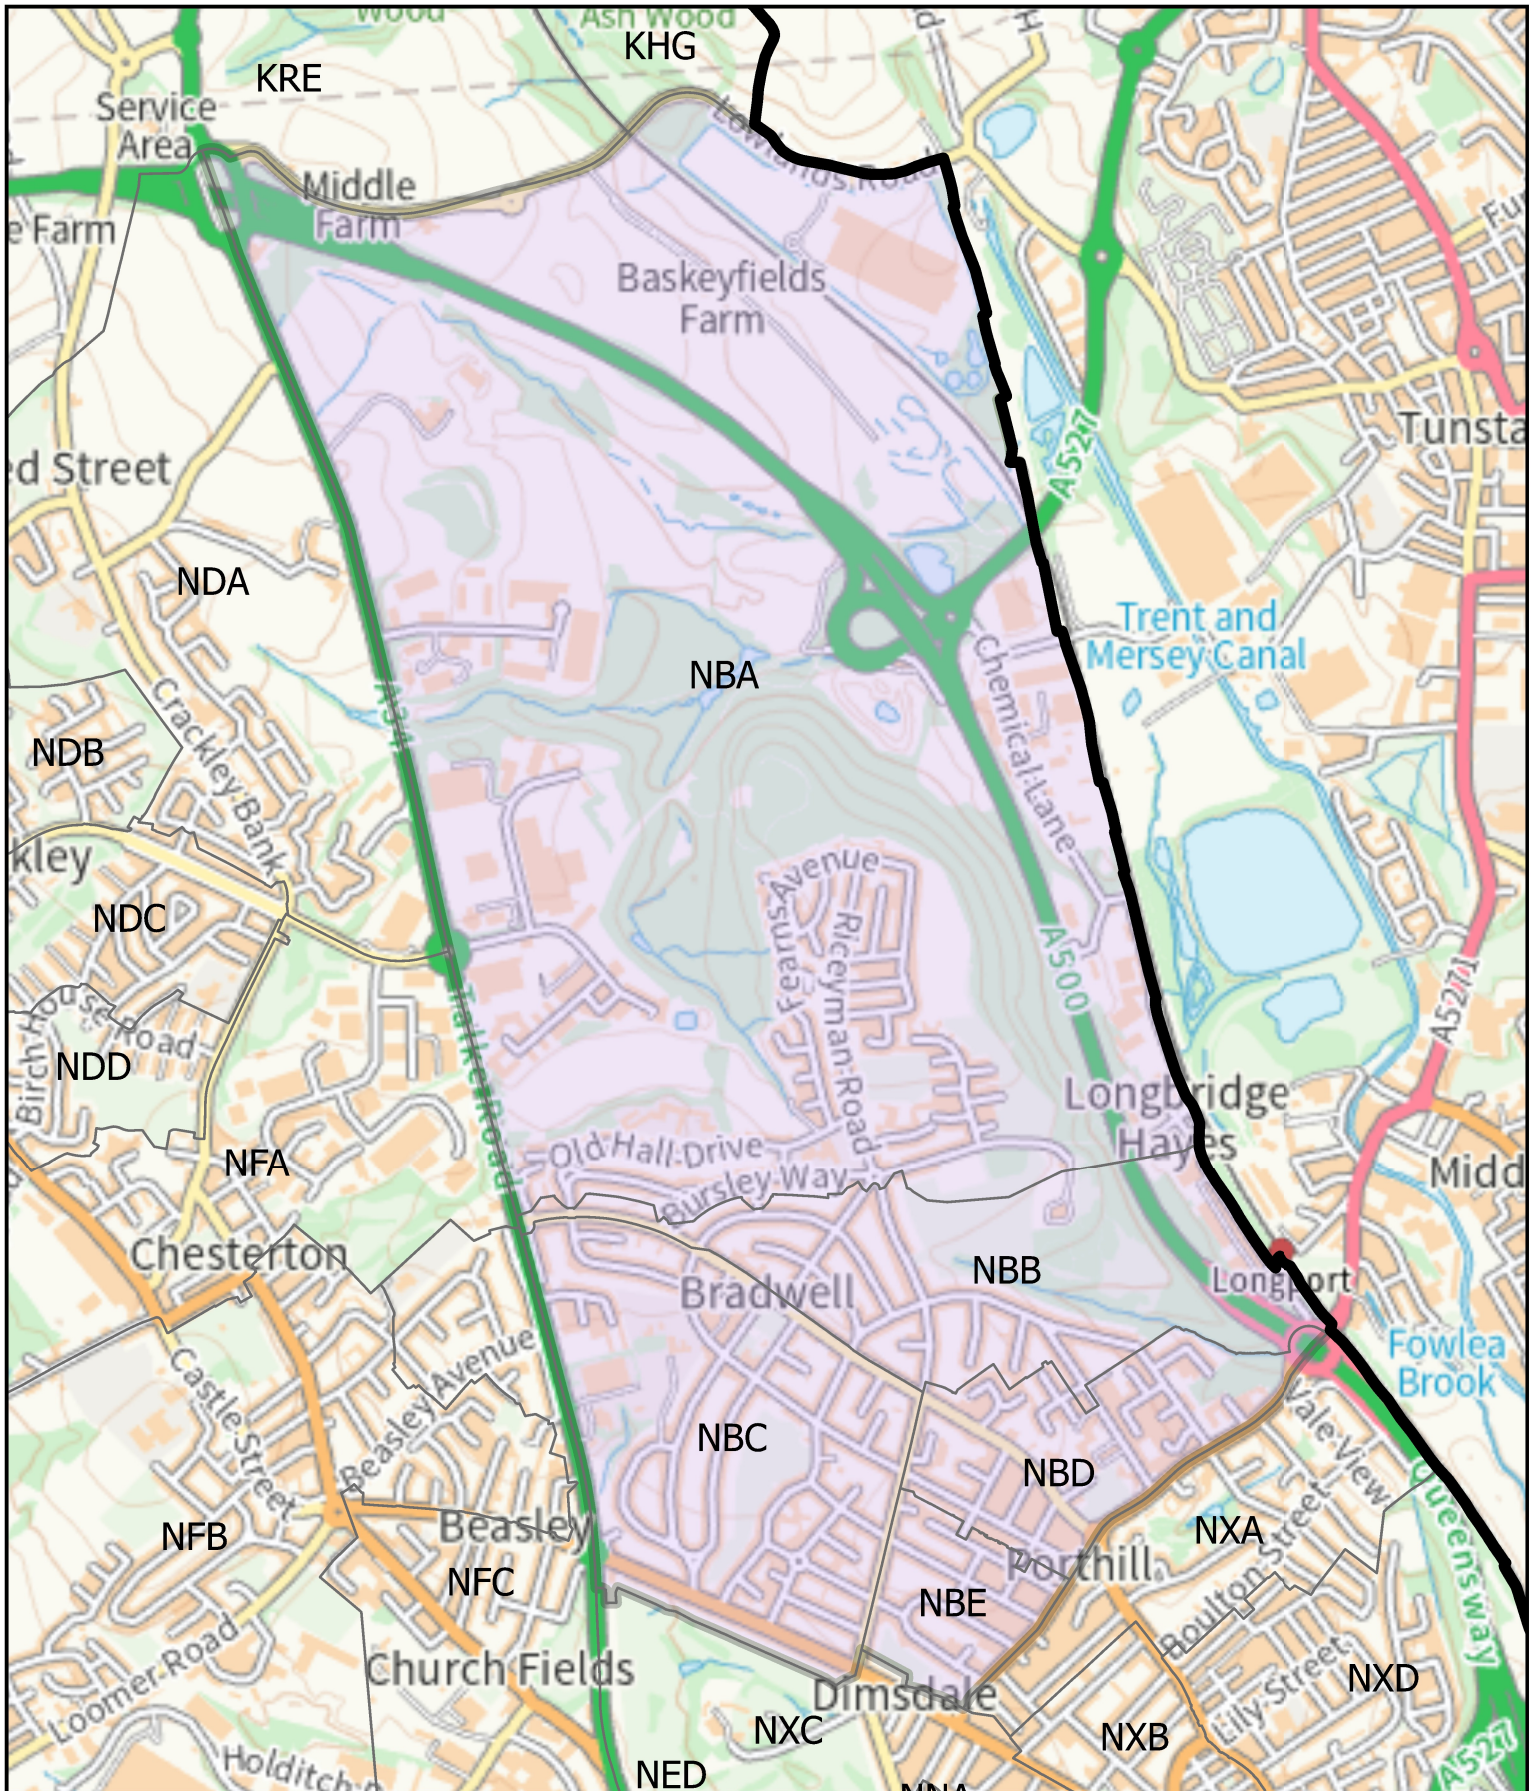

'Bradwell Ward'

This map is reproduced from Ordnance Survey material with the permission of Her Majesty's Stationery Office. Crown Copyright. Unauthorised reproduction infringes Crown Copyright and may lead to civil proceedings. Newcastle Under Lyme Borough Council – AC0000849941 - 2026.