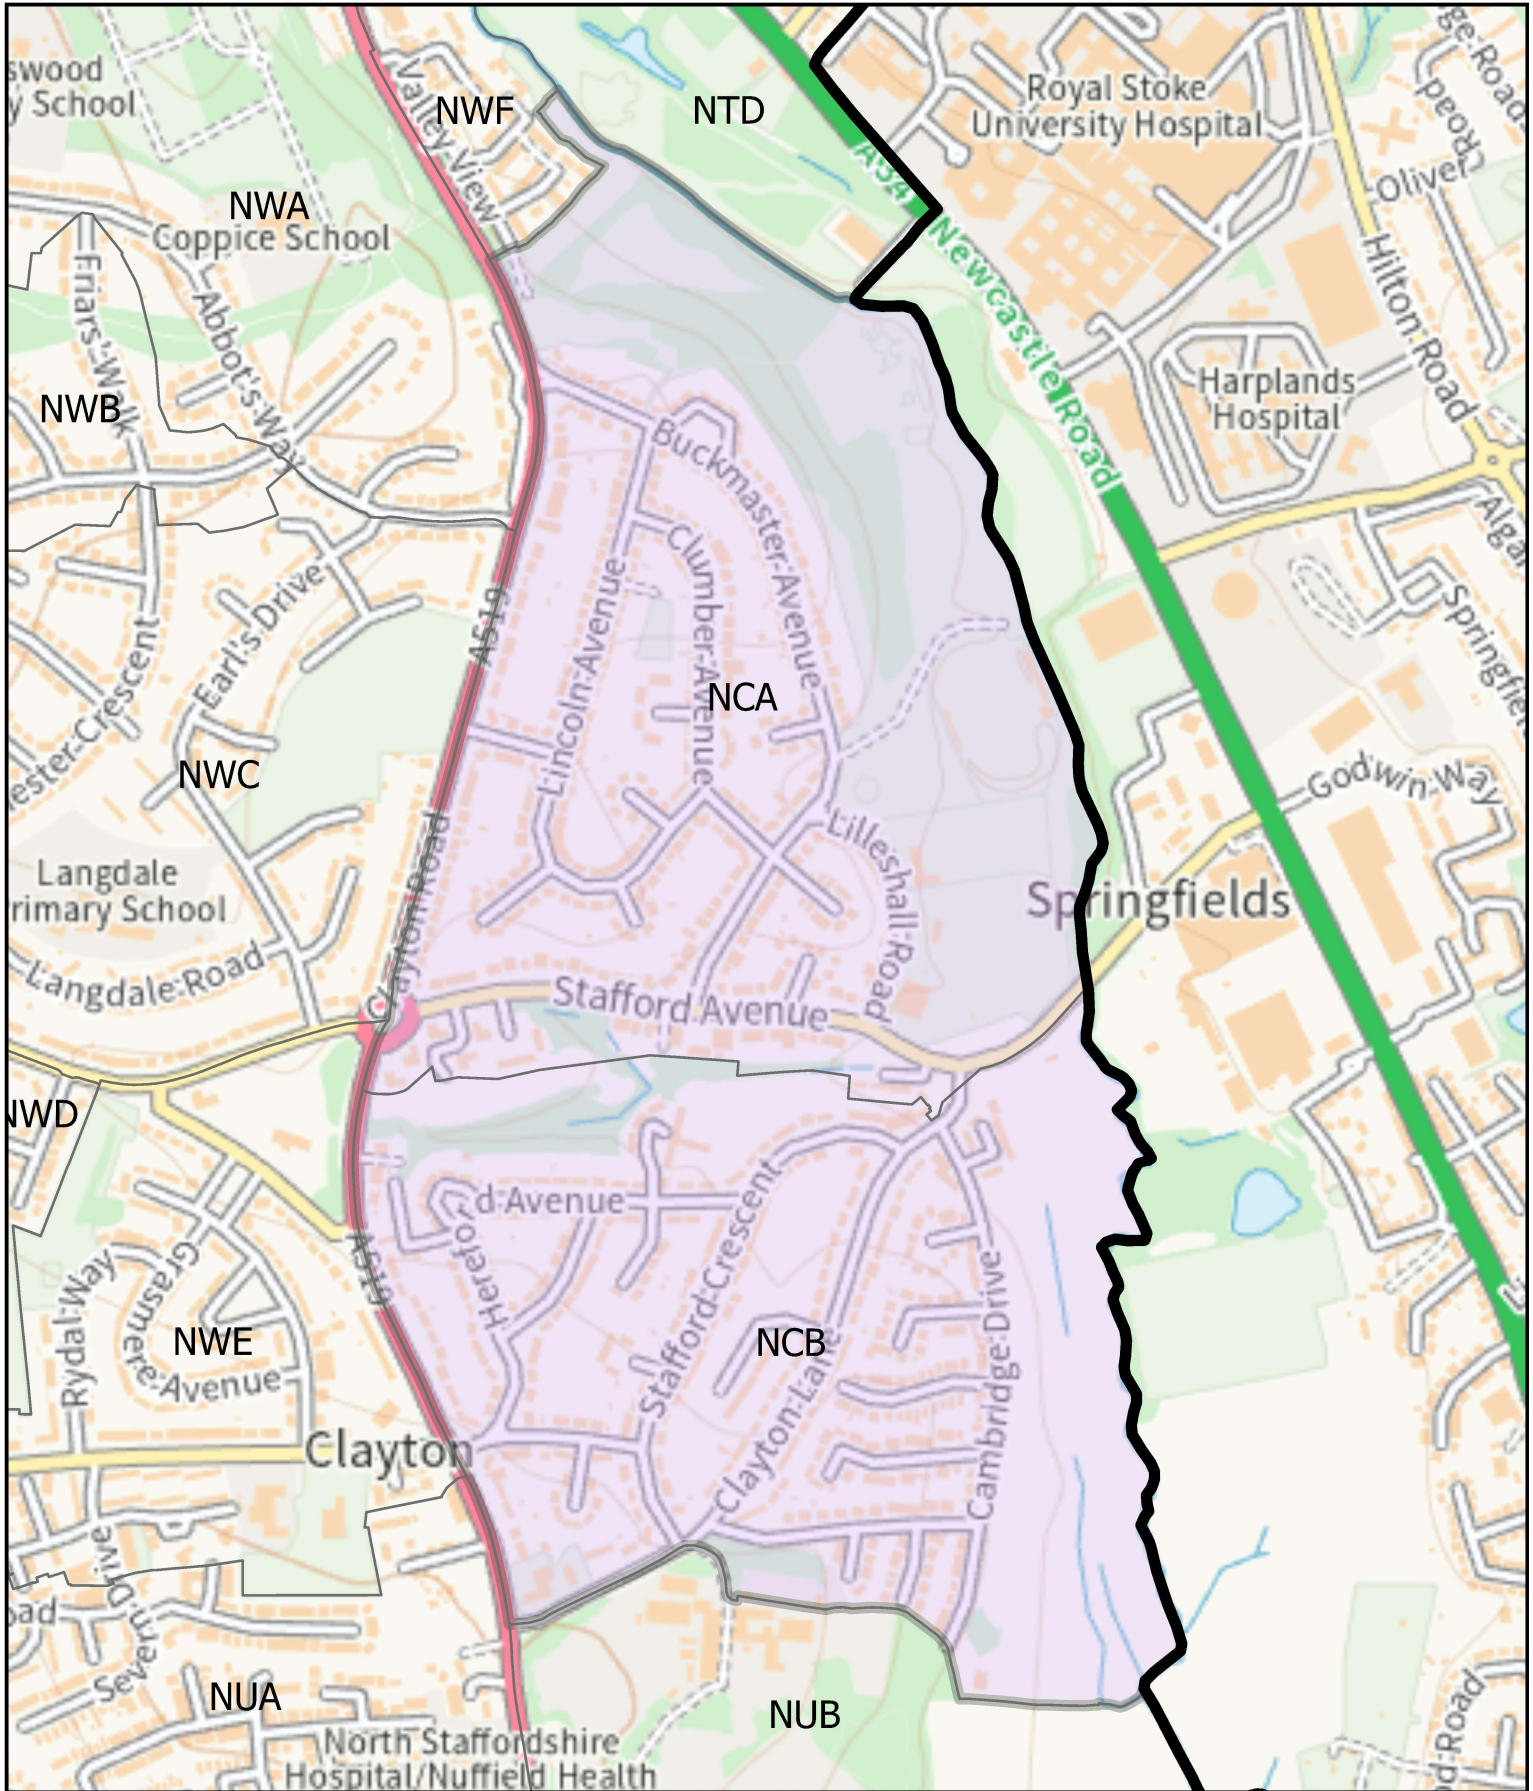

# 'Clayton Ward'

This map is reproduced from Ordnance Survey material with the permission of Her Majesty's Stationery Office. Crown Copyright. Unauthorised reproduction infringes Crown Copyright and may lead to civil proceedings. Newcastle Under Lyme Borough Council – AC0000849941 - 2026.