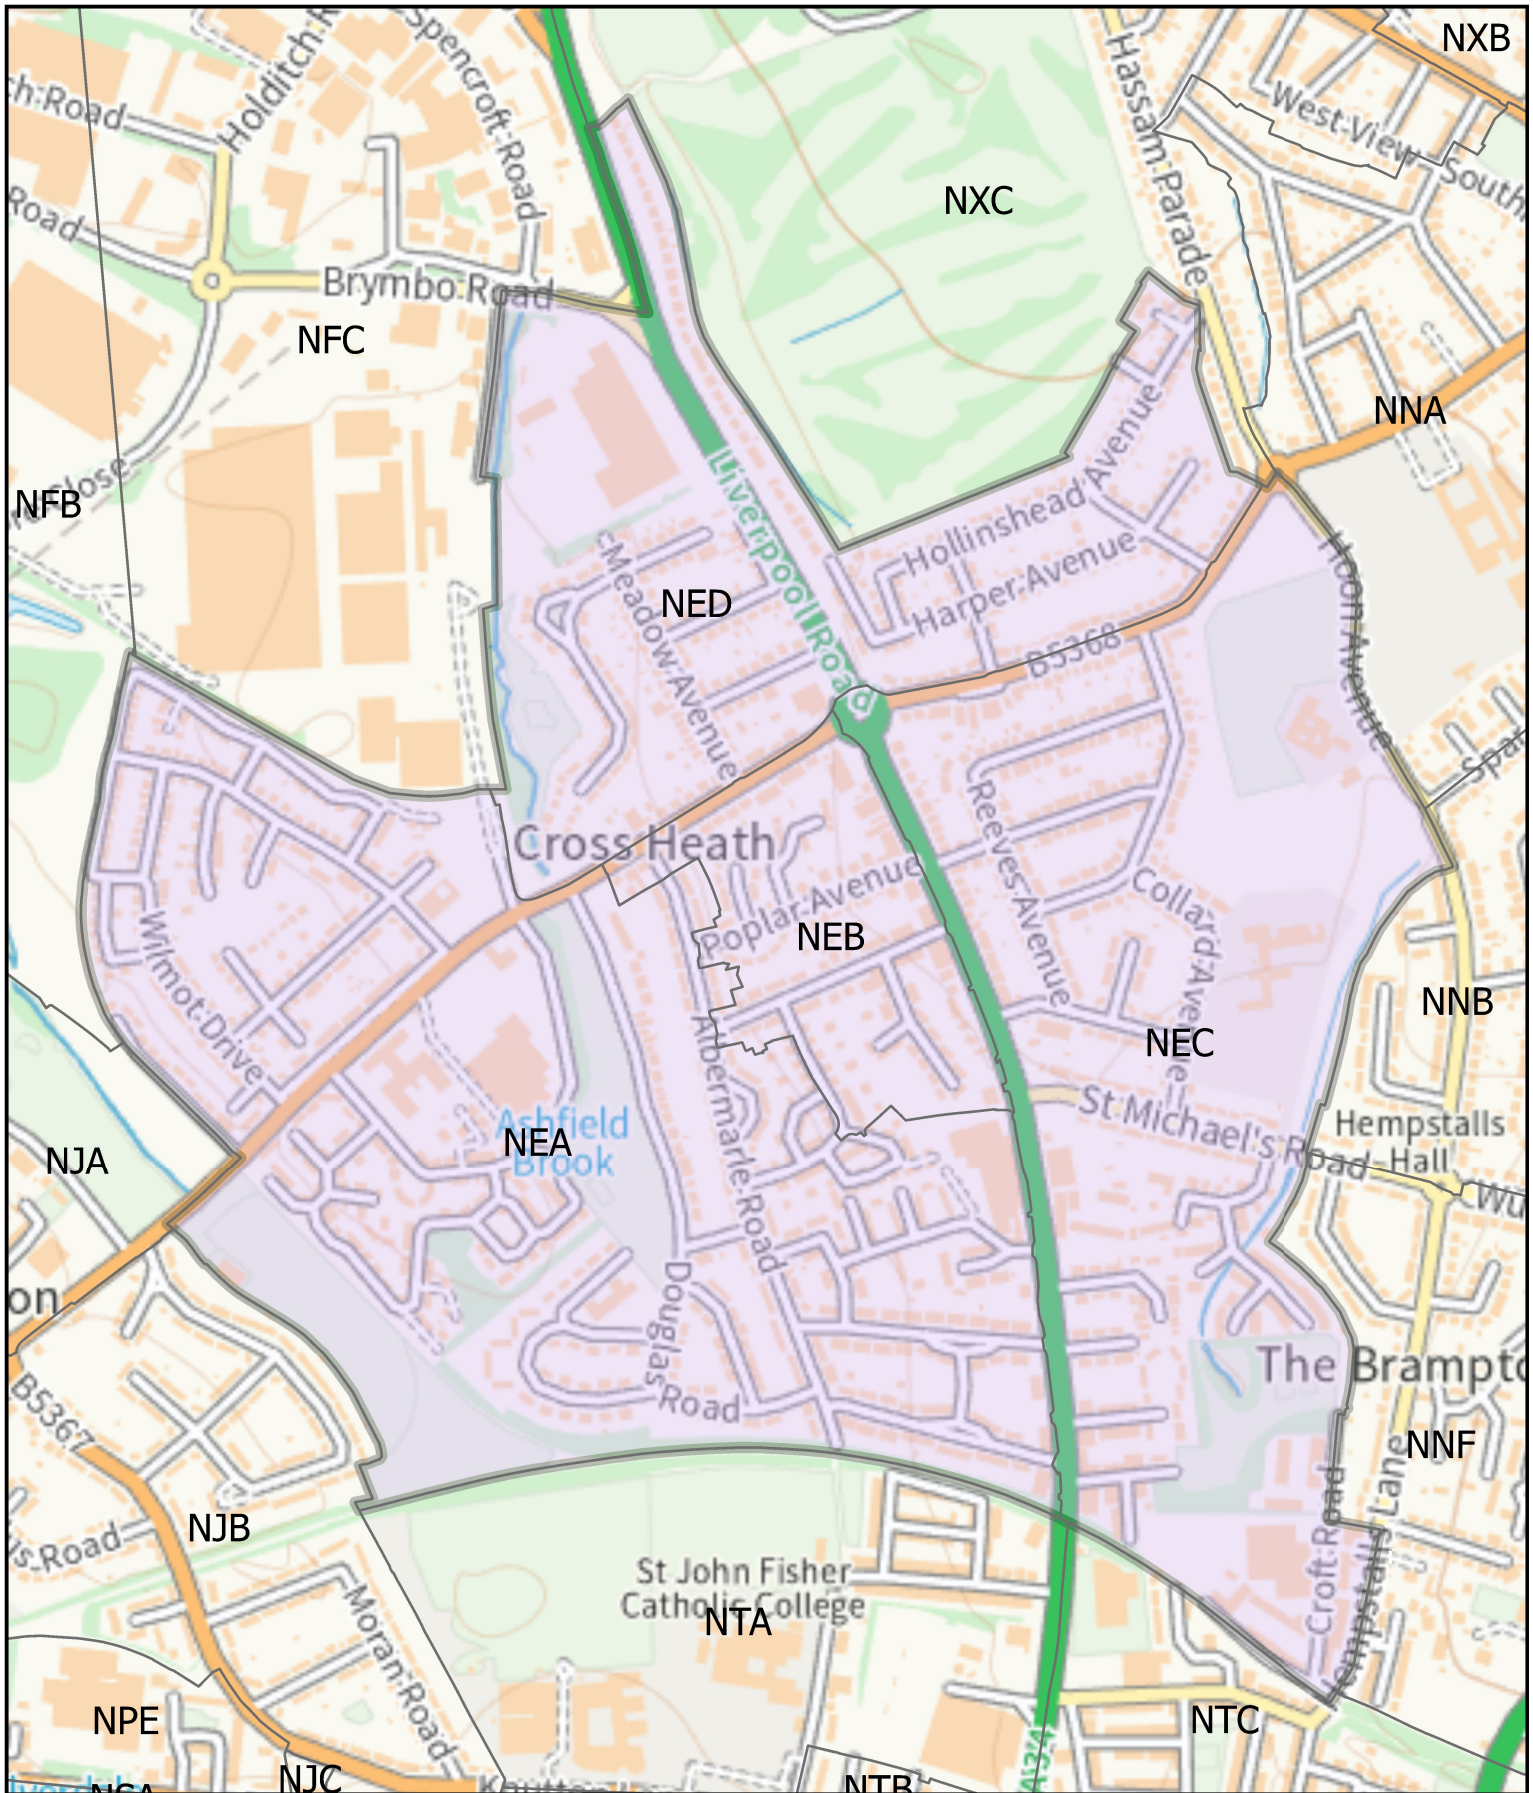

Cross Heath Ward

This map is reproduced from Ordnance Survey material with the permission of Her Majesty's Stationery Office. Crown Copyright. Unauthorised reproduction infringes Crown Copyright and may lead to civil proceedings. Newcastle Under Lyme Borough Council – AC0000849941 - 2026.