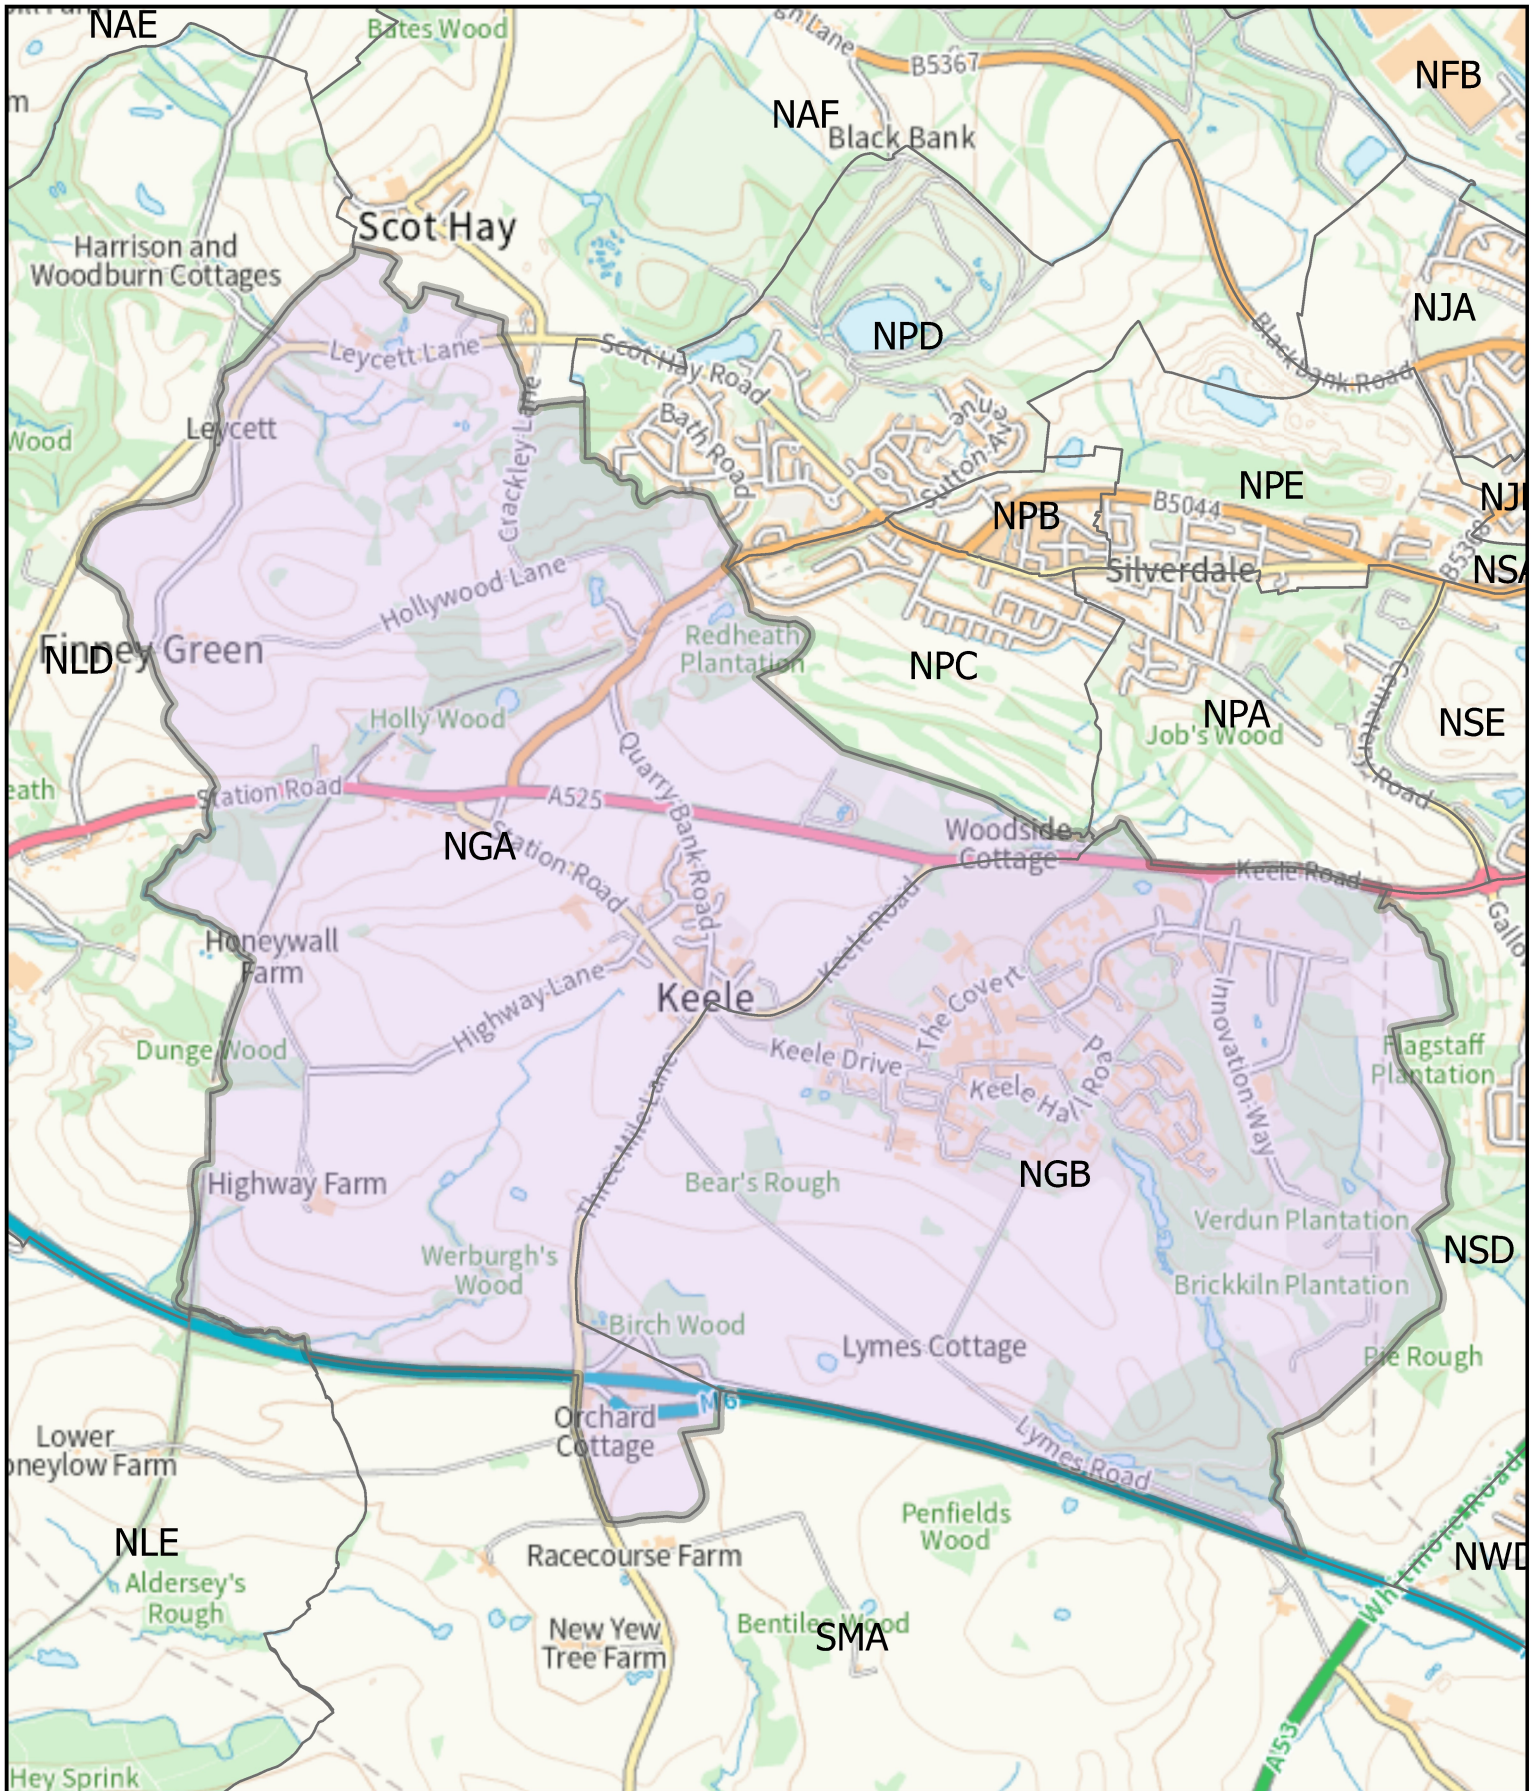

Keele Ward

This map is reproduced from Ordnance Survey material with the permission of Her Majesty's Stationery Office. Crown Copyright. Unauthorised reproduction infringes Crown Copyright and may lead to civil proceedings. Newcastle Under Lyme Borough Council – AC0000849941 - 2026.