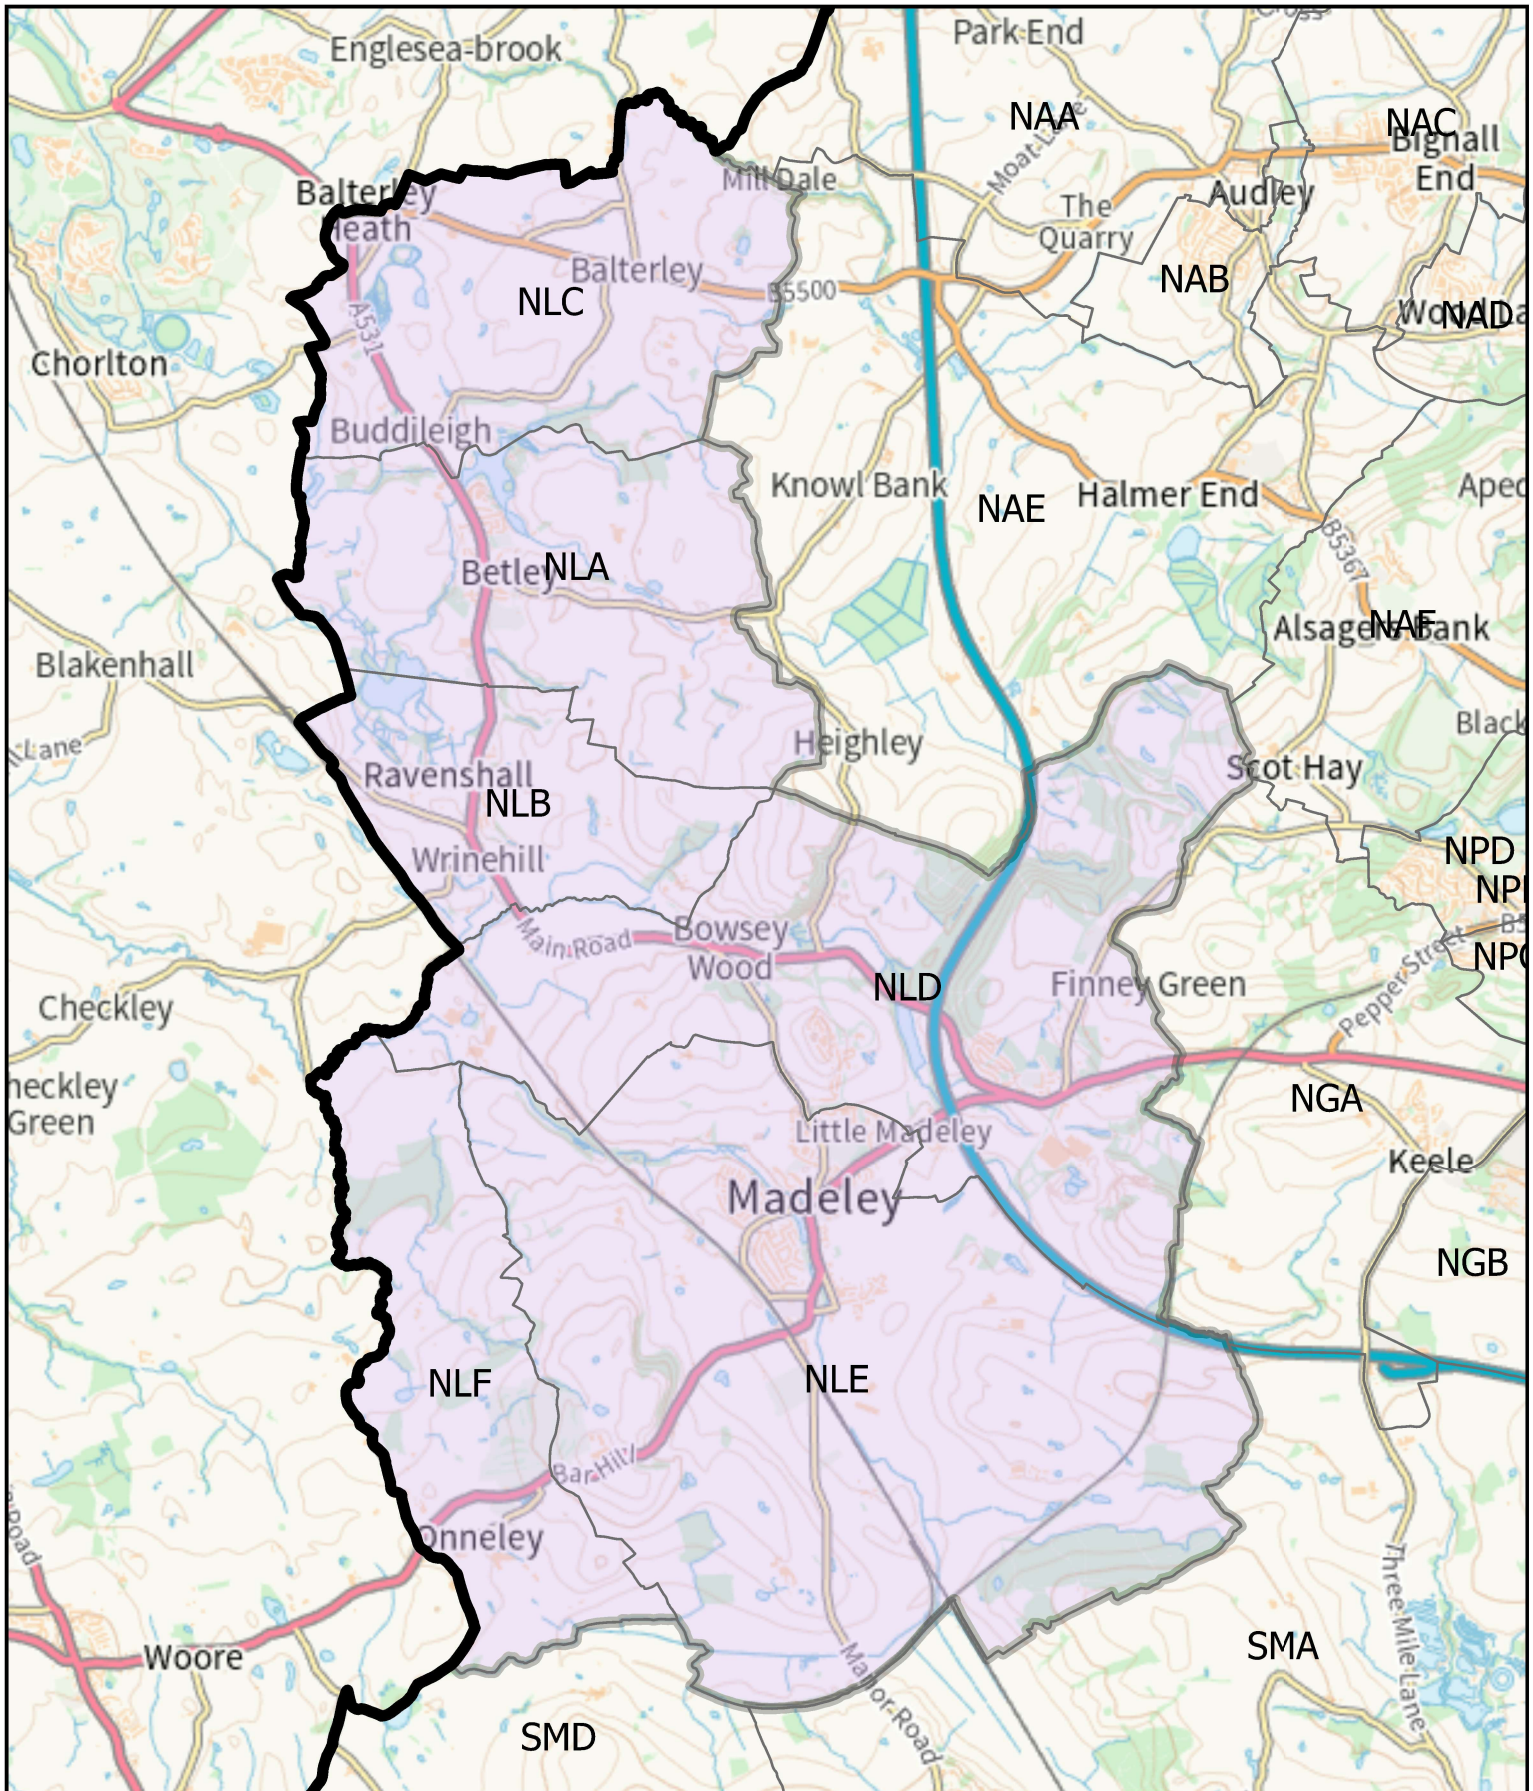

# Madeley & Betley Ward

This map is reproduced from Ordnance Survey material with the permission of Her Majesty's Stationery Office. Crown Copyright. Unauthorised reproduction infringes Crown Copyright and may lead to civil proceedings. Newcastle Under Lyme Borough Council – AC0000849941 - 2026.