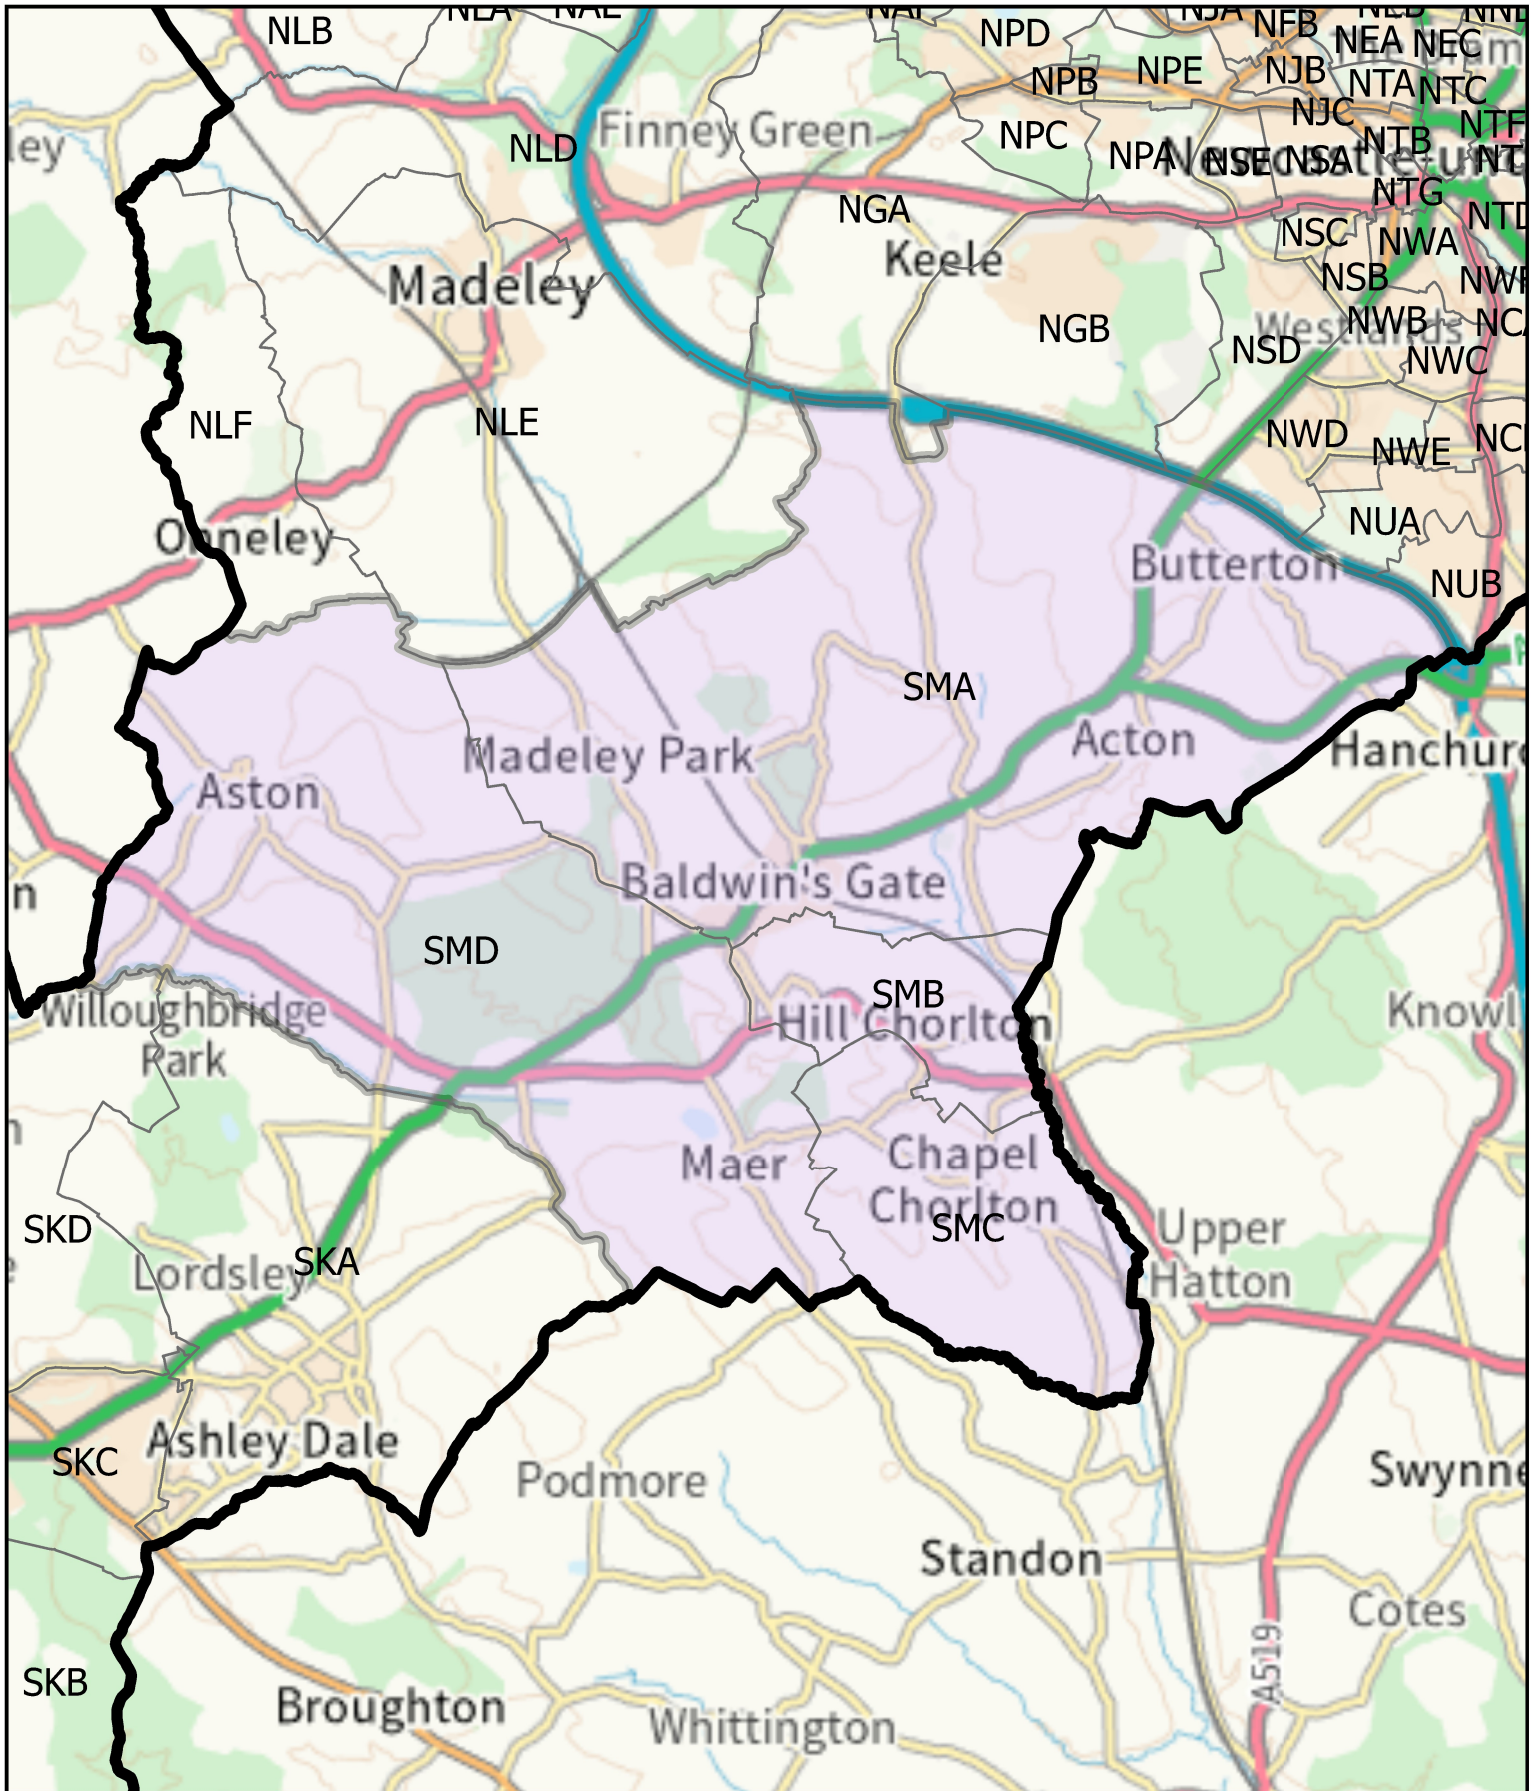

Maer & Whitmore Ward

N

4400

2200

0

4400 Meters