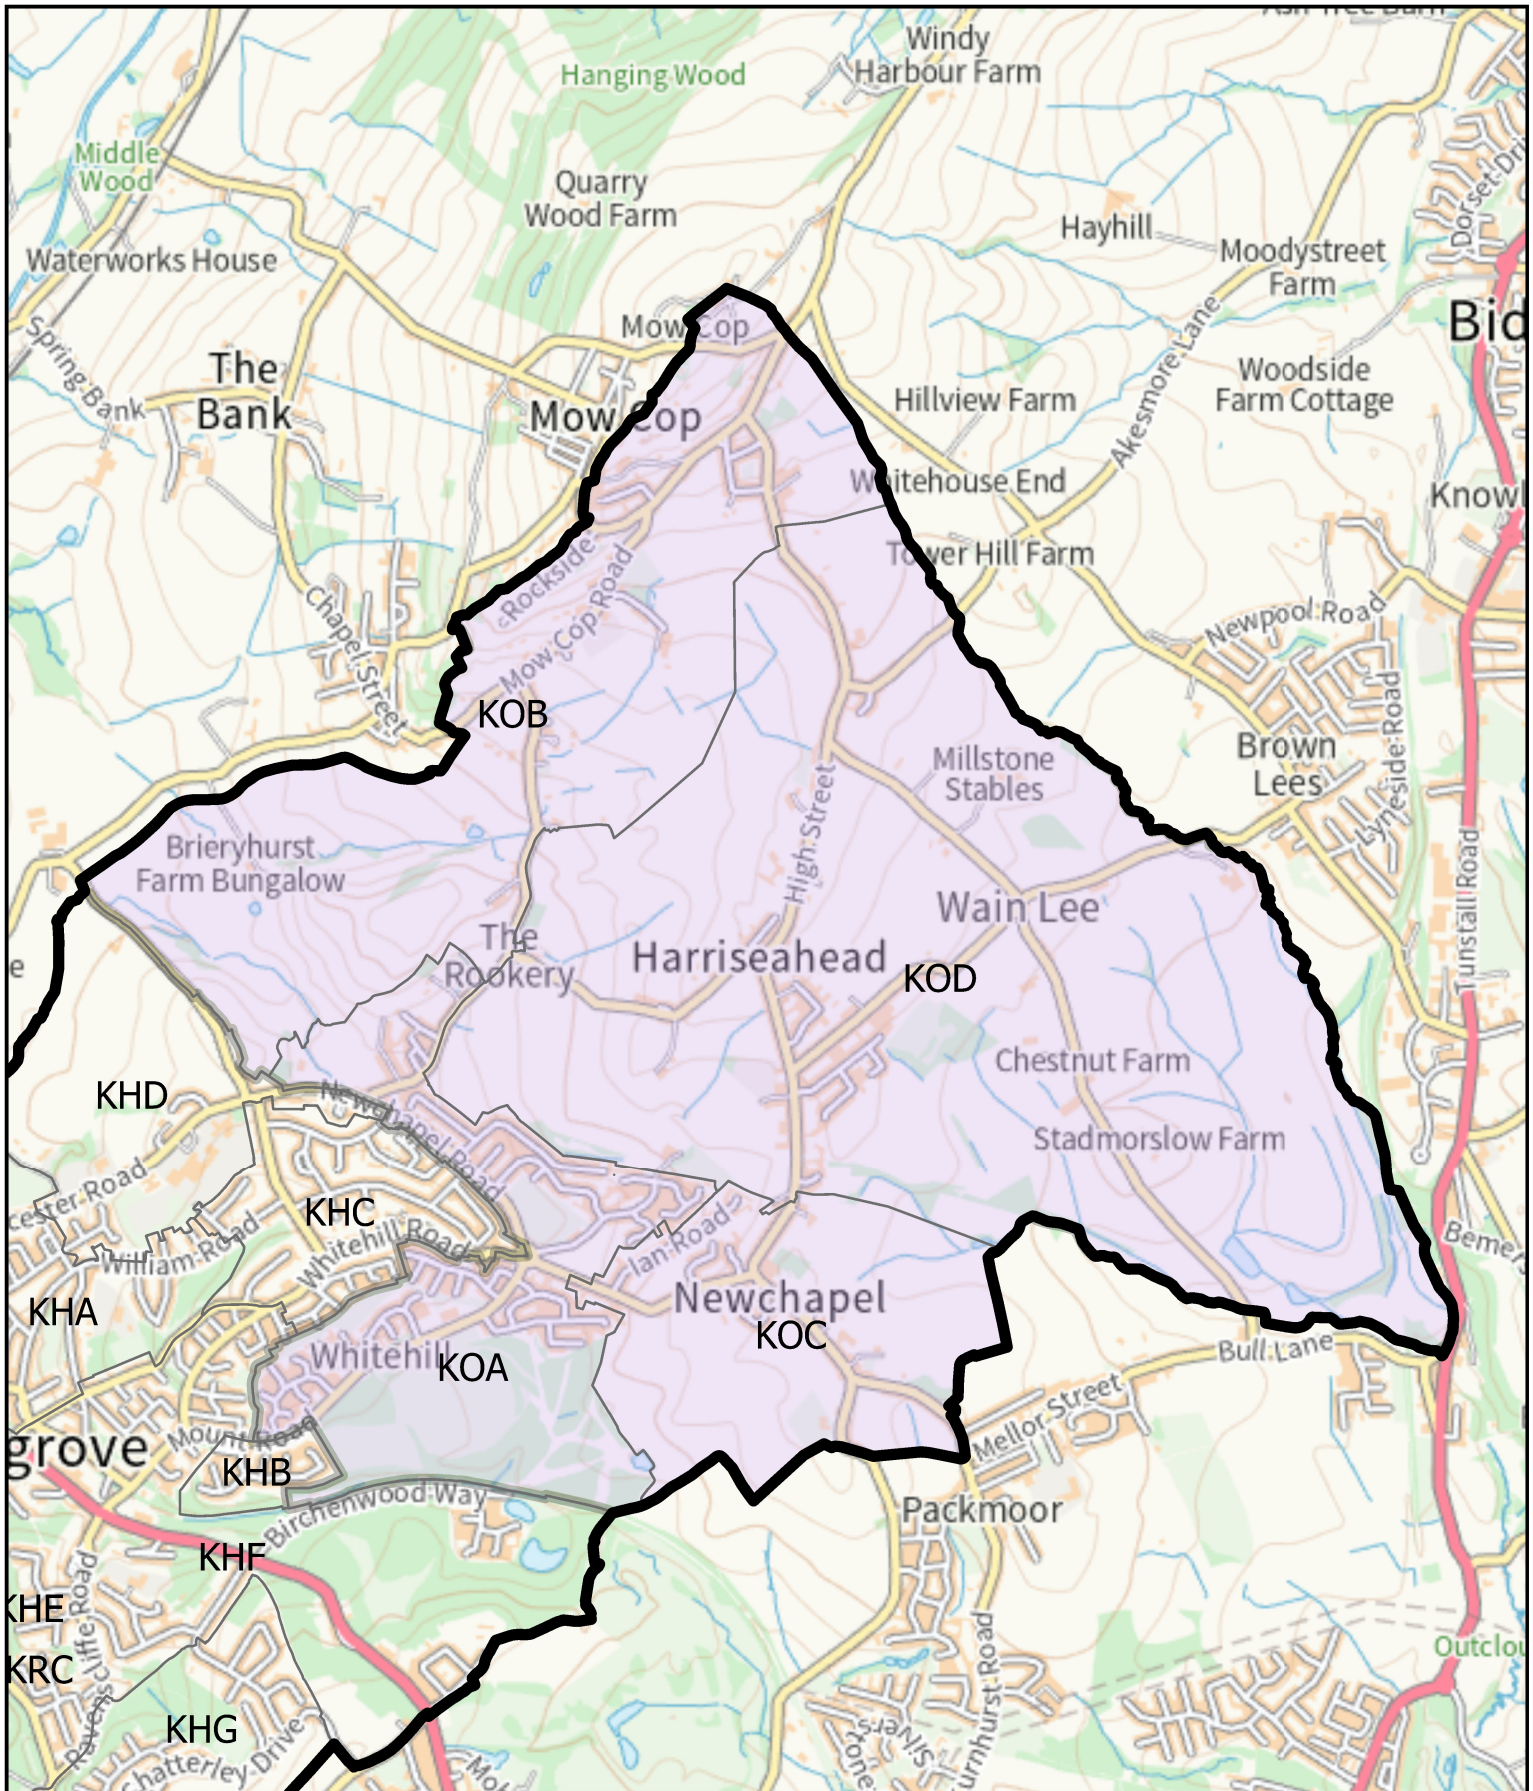

Newchapel & Mow Cop Ward

This map is reproduced from Ordnance Survey material with the permission of Her Majesty's Stationery Office. Crown Copyright. Unauthorised reproduction infringes Crown Copyright and may lead to civil proceedings. Newcastle Under Lyme Borough Council – AC0000849941 - 2026.