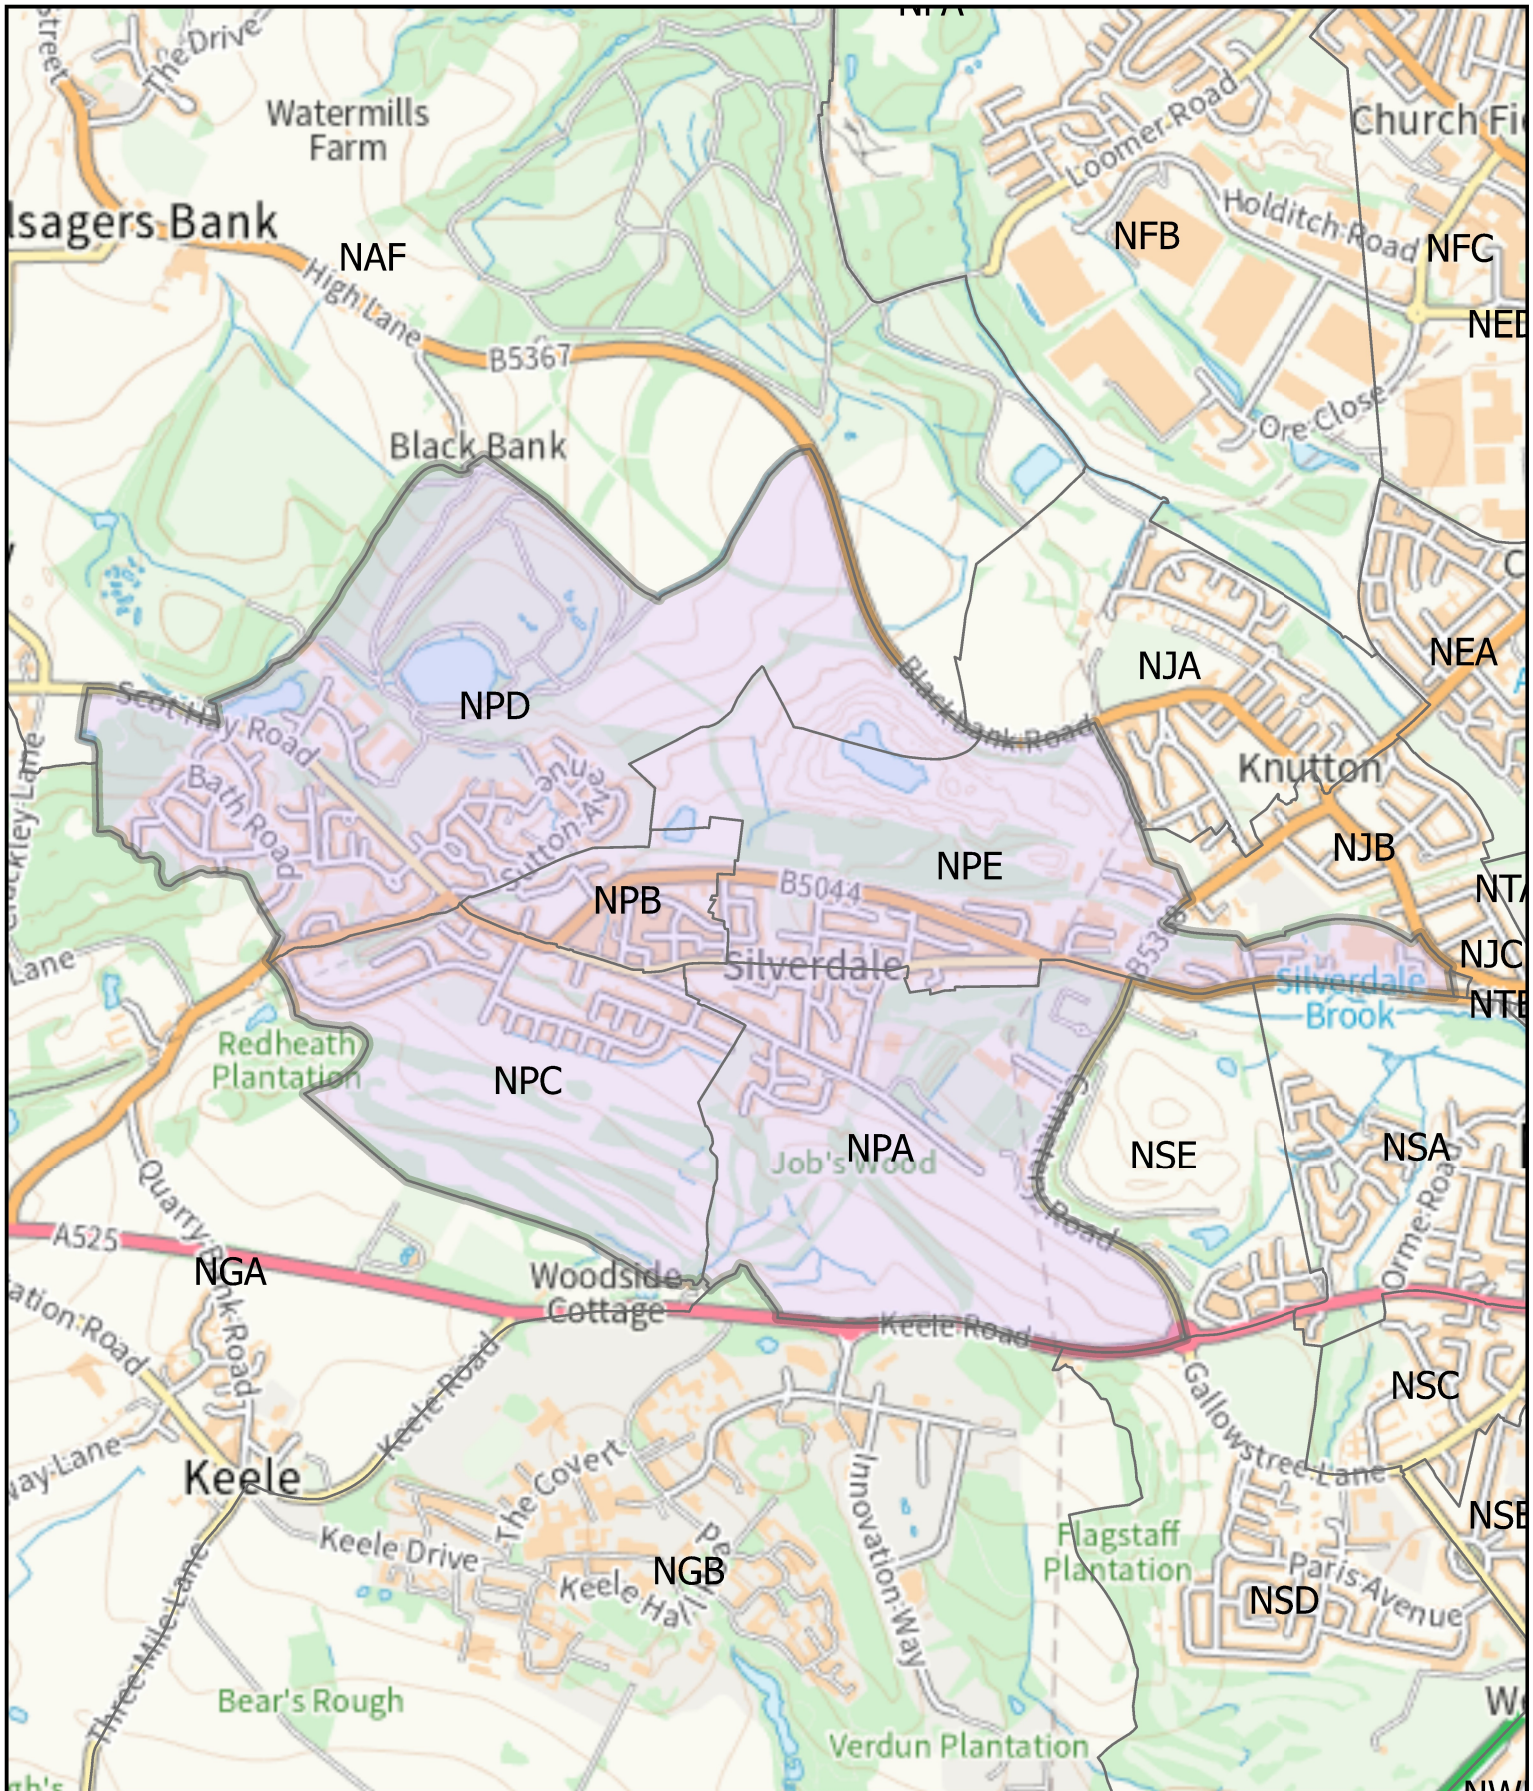

# Silverdale Ward

This map is reproduced from Ordnance Survey material with the permission of Her Majesty's Stationery Office. Crown Copyright. Unauthorised reproduction infringes Crown Copyright and may lead to civil proceedings. Newcastle Under Lyme Borough Council – AC0000849941 - 2026.