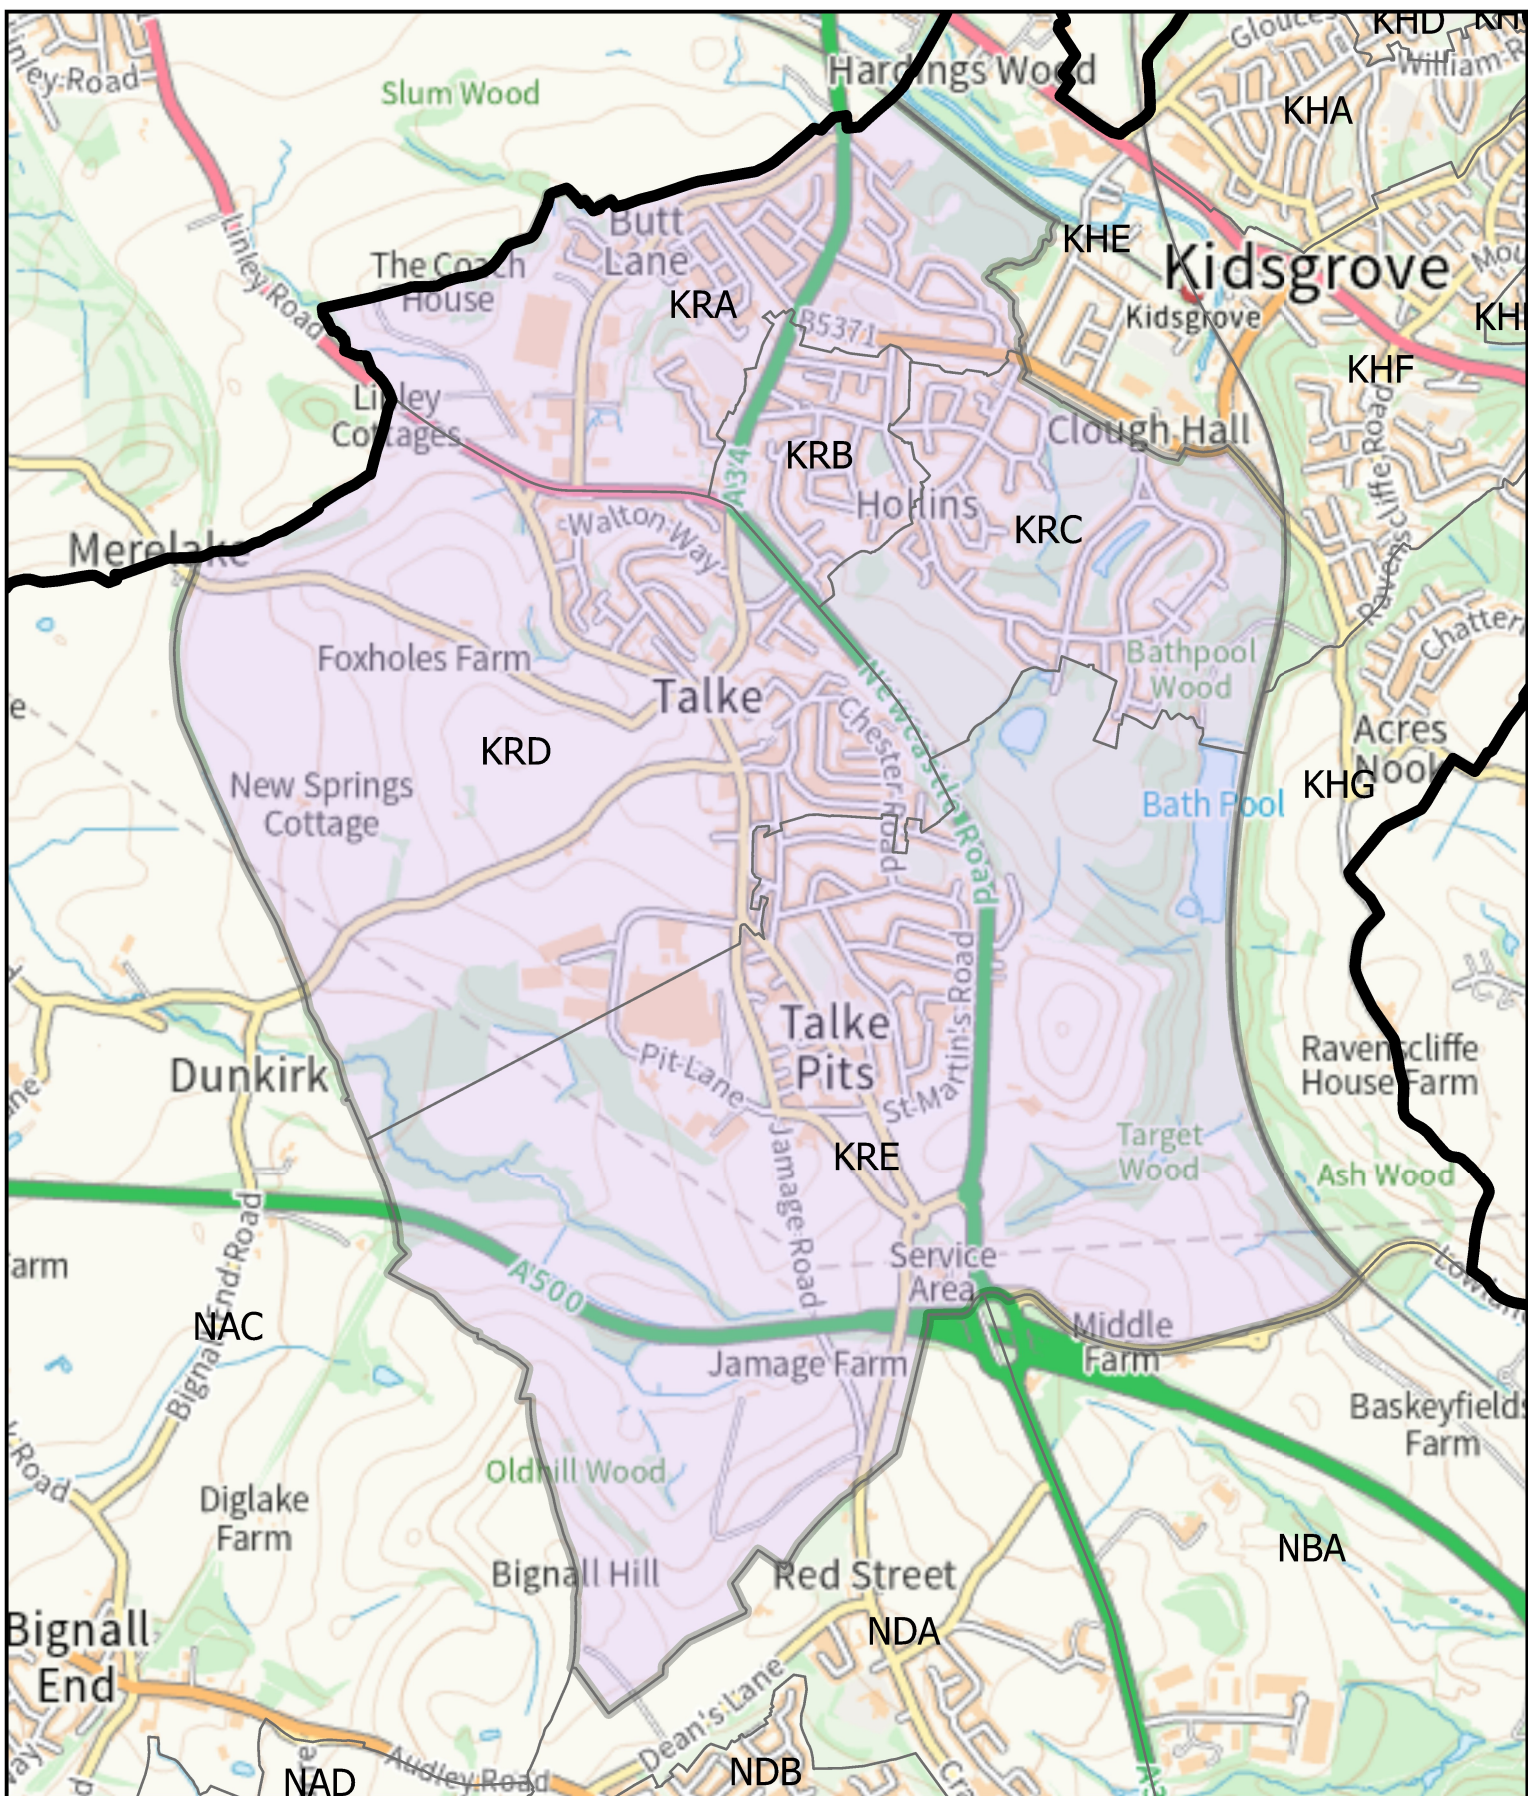

Talke & Butt Lane Ward

This map is reproduced from Ordnance Survey material with the permission of Her Majesty's Stationery Office. Crown Copyright. Unauthorised reproduction infringes Crown Copyright and may lead to civil proceedings. Newcastle Under Lyme Borough Council – AC0000849941 - 2026.