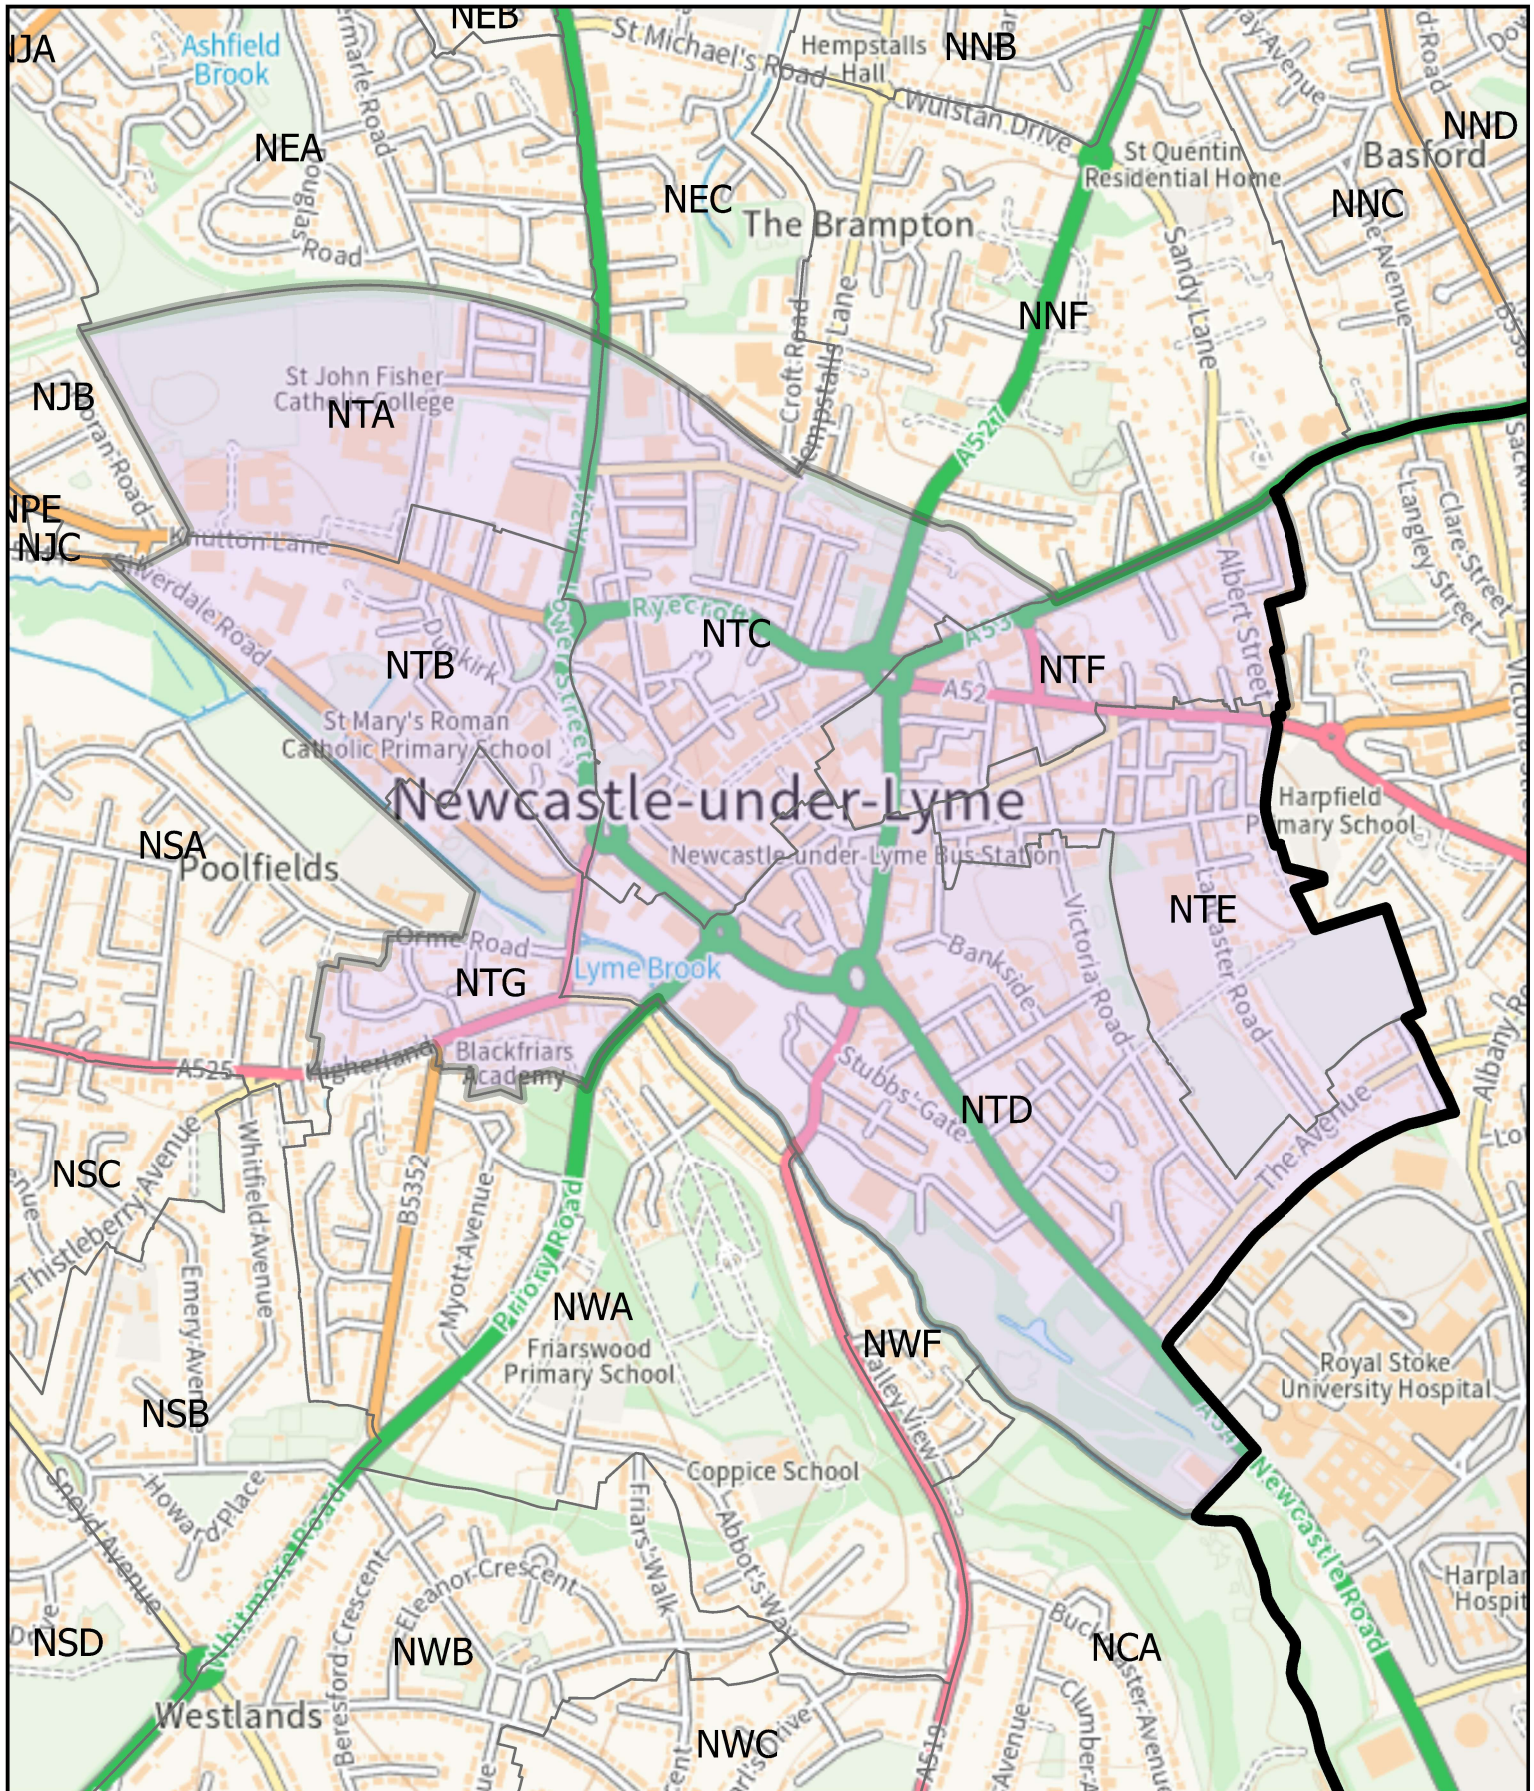

# Town Ward

This map is reproduced from Ordnance Survey material with the permission of Her Majesty's Stationery Office. Crown Copyright. Unauthorised reproduction infringes Crown Copyright and may lead to civil proceedings. Newcastle Under Lyme Borough Council – AC0000849941 - 2026.