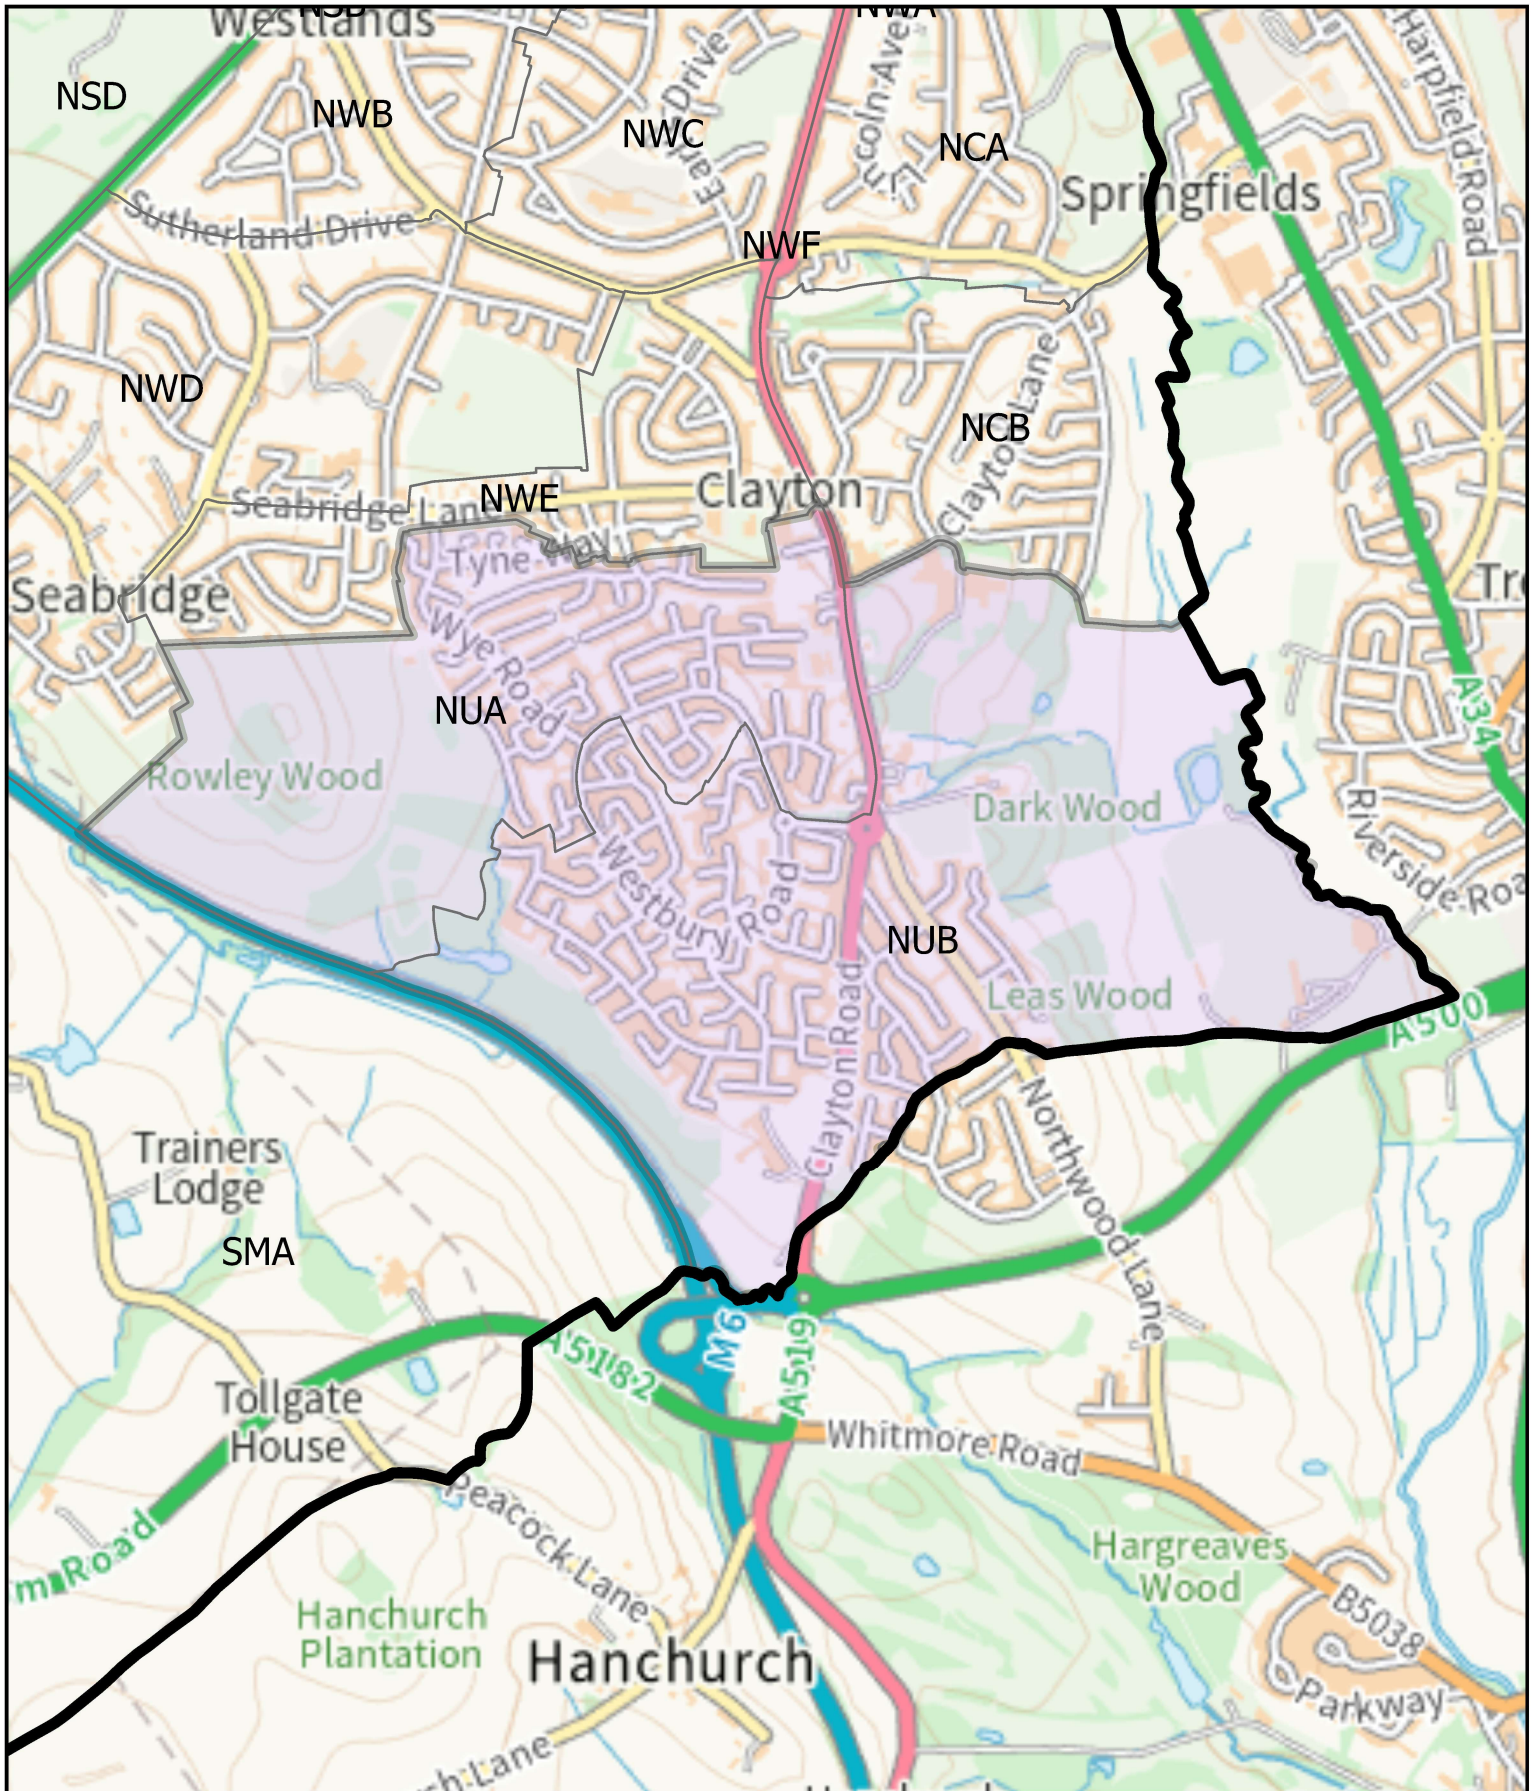

# Westbury Park & Northwood Ward

This map is reproduced from Ordnance Survey material with the permission of Her Majesty's Stationery Office. Crown Copyright. Unauthorised reproduction infringes Crown Copyright and may lead to civil proceedings. Newcastle Under Lyme Borough Council – AC0000849941 - 2026.