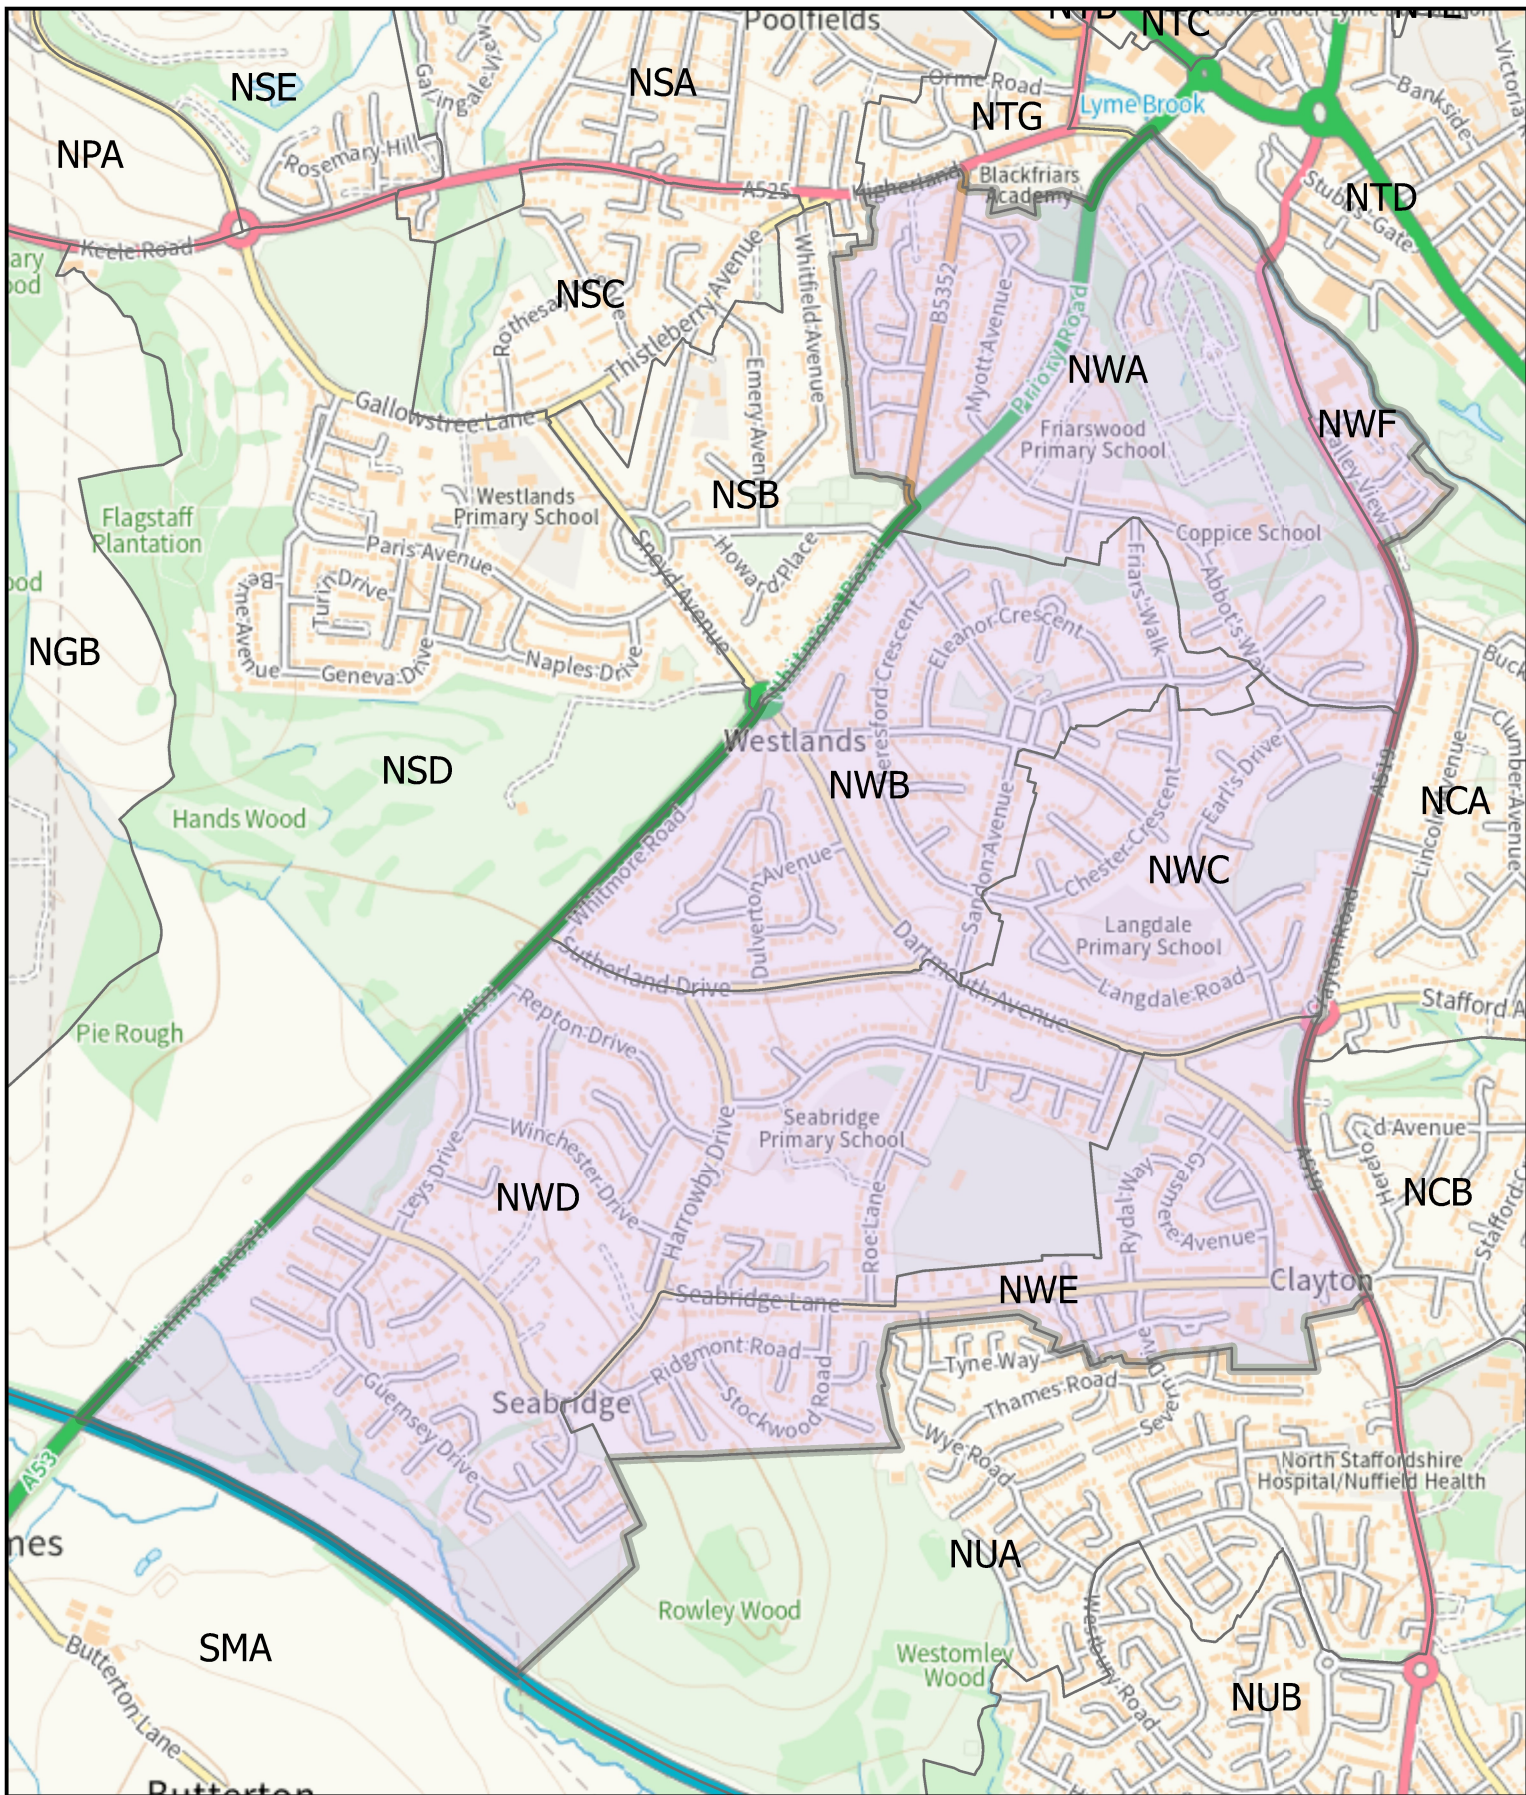

Westlands Ward

This map is reproduced from Ordnance Survey material with the permission of Her Majesty's Stationery Office. Crown Copyright. Unauthorised reproduction infringes Crown Copyright and may lead to civil proceedings. Newcastle Under Lyme Borough Council – AC0000849941 - 2026.