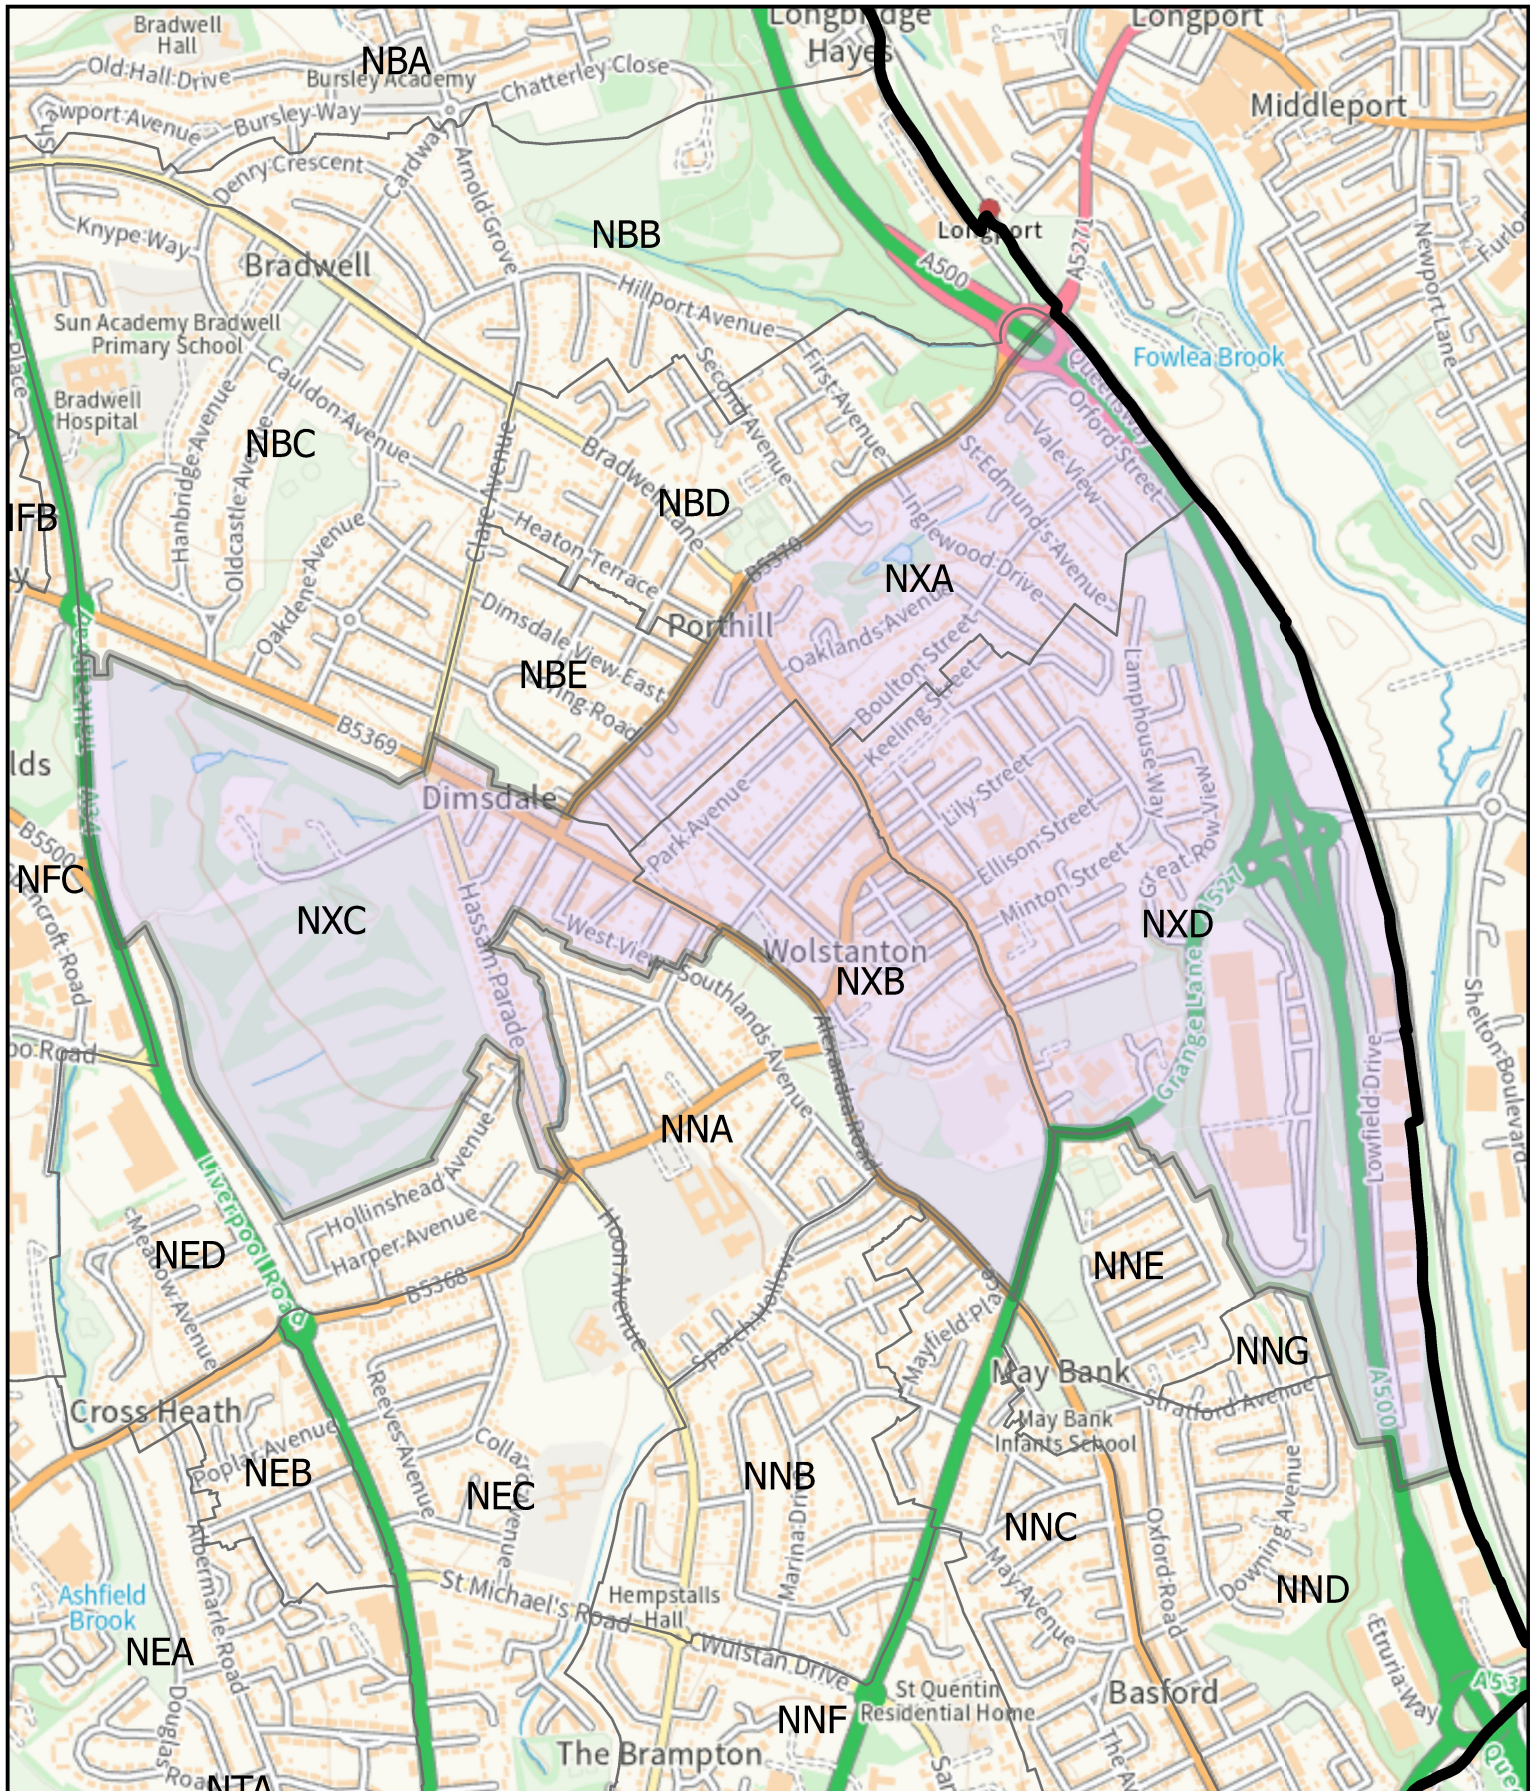

Wolstanton Ward

This map is reproduced from Ordnance Survey material with the permission of Her Majesty's Stationery Office. Crown Copyright. Unauthorised reproduction infringes Crown Copyright and may lead to civil proceedings. Newcastle Under Lyme Borough Council – AC0000849941 - 2026.