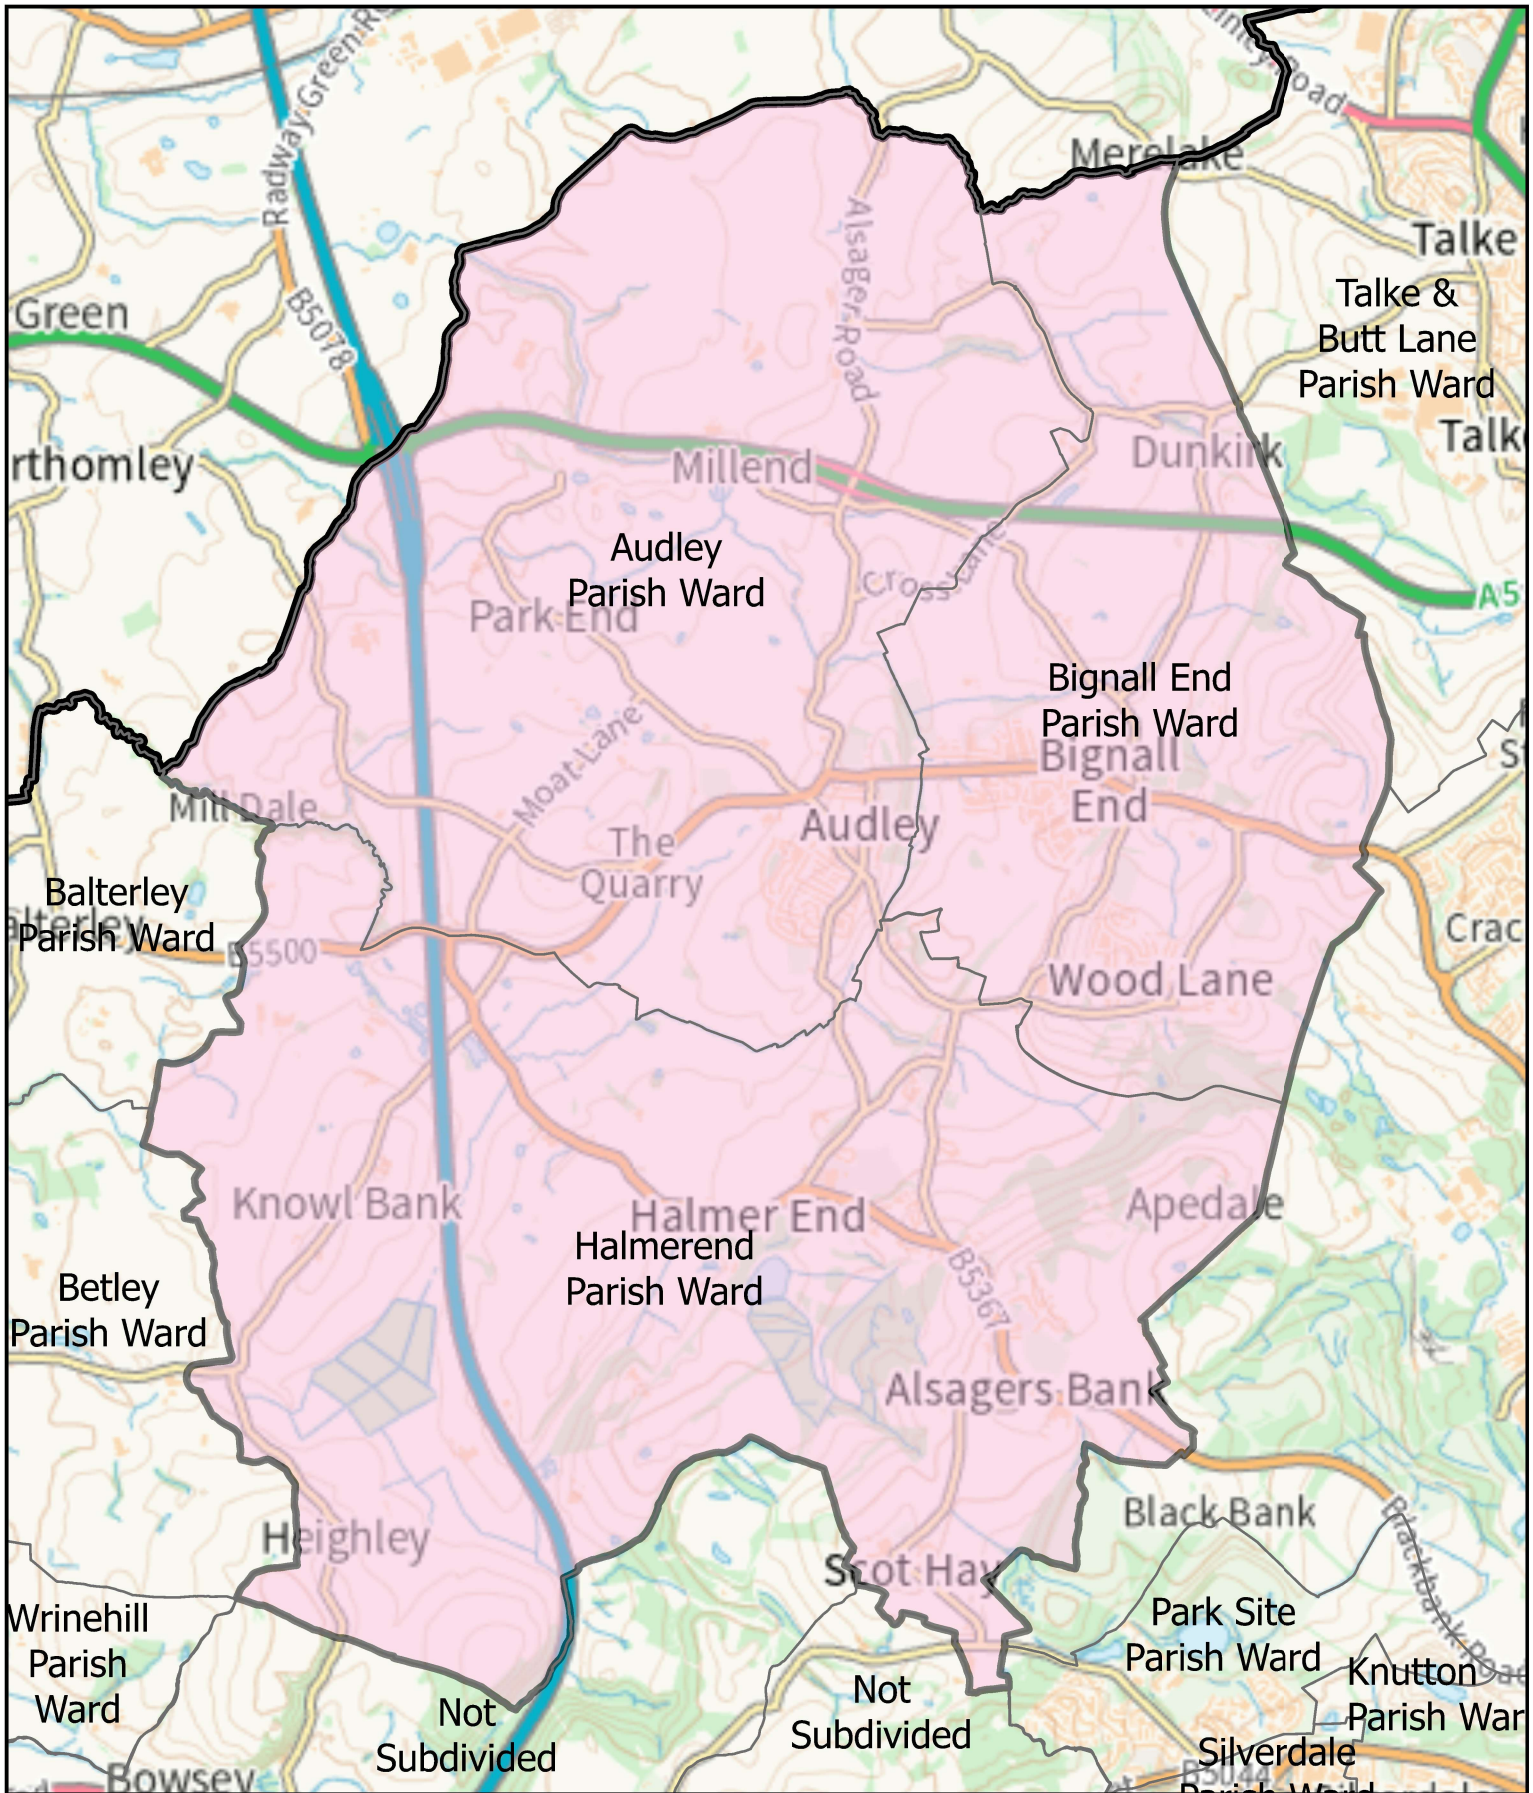

Audley Parish

This map is reproduced from Ordnance Survey material with the permission of Her Majesty's Stationery Office. Crown Copyright. Unauthorised reproduction infringes Crown Copyright and may lead to civil proceedings. Newcastle Under Lyme Borough Council – AC0000849941 - 2026.