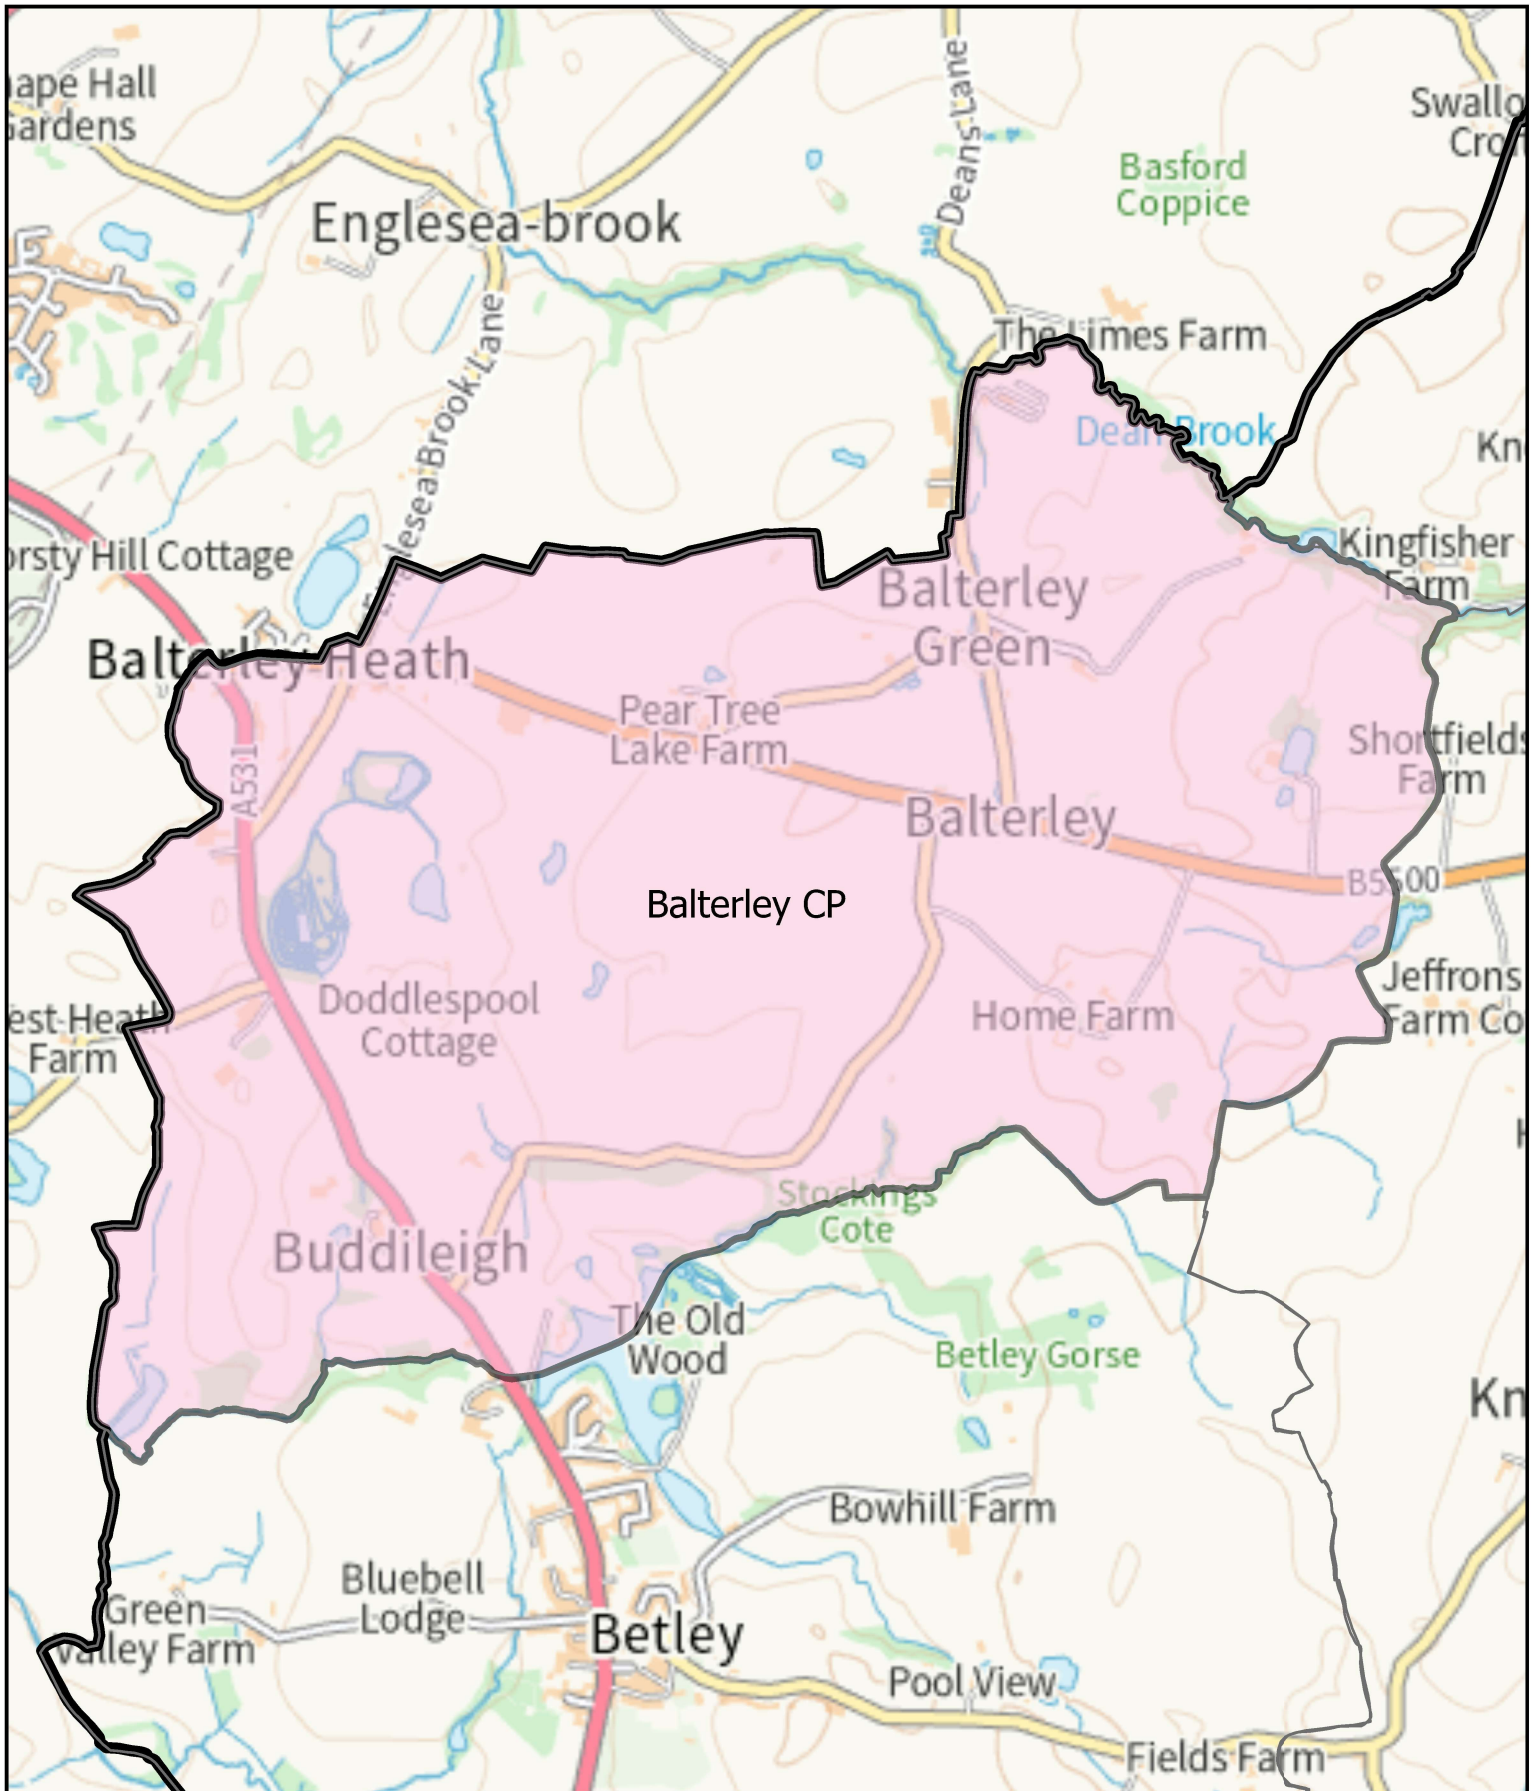

Balterley Parish

This map is reproduced from Ordnance Survey material with the permission of Her Majesty's Stationery Office. Crown Copyright. Unauthorised reproduction infringes Crown Copyright and may lead to civil proceedings. Newcastle Under Lyme Borough Council – AC0000849941 - 2026.