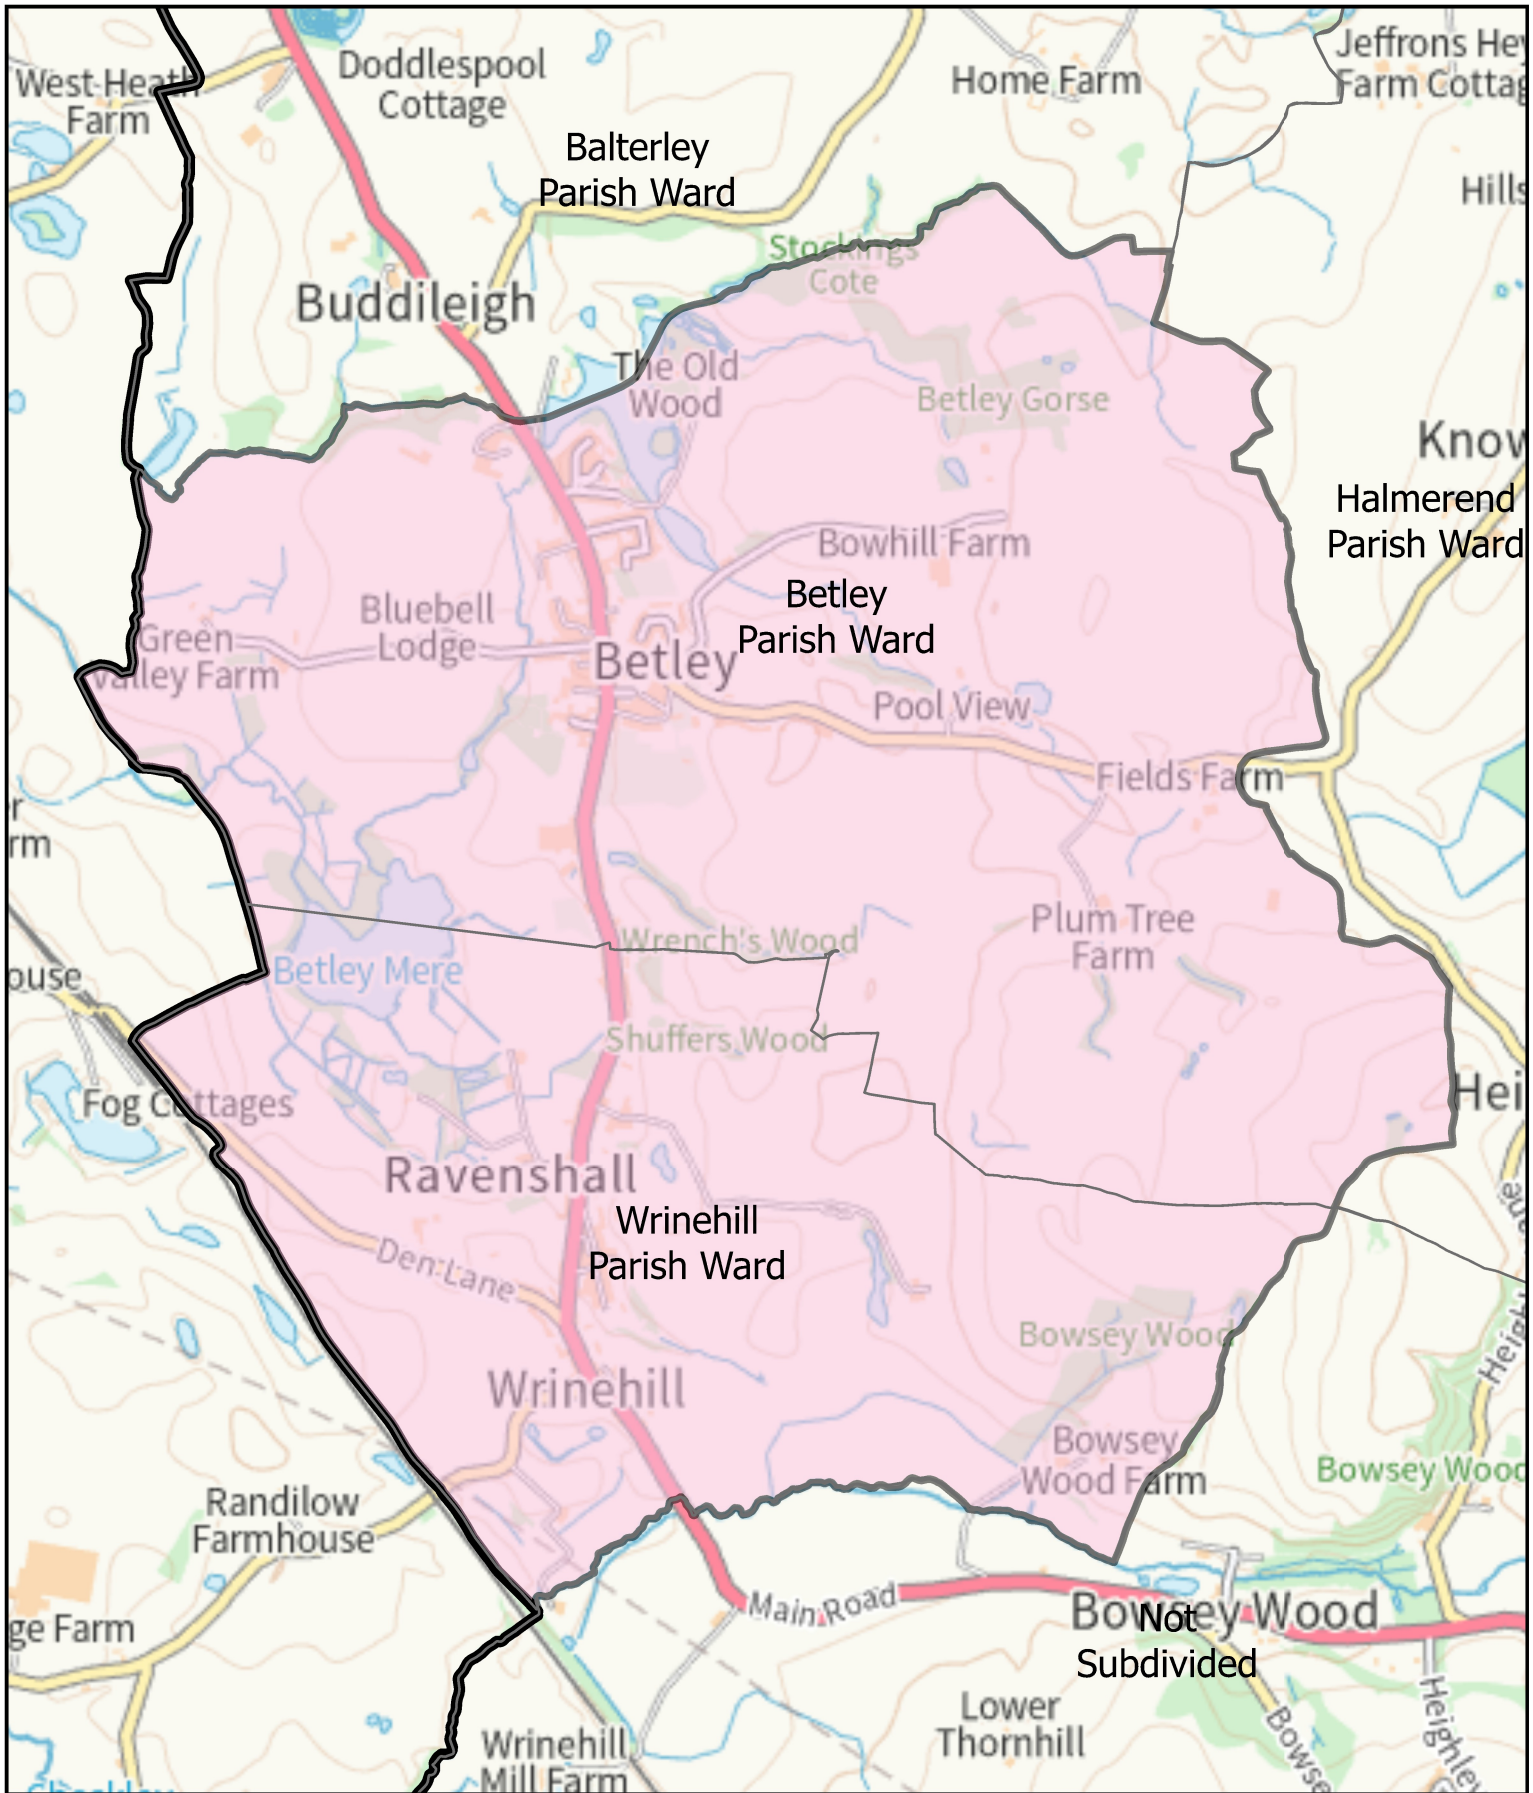

Betley Parish

This map is reproduced from Ordnance Survey material with the permission of Her Majesty's Stationery Office. Crown Copyright. Unauthorised reproduction infringes Crown Copyright and may lead to civil proceedings. Newcastle Under Lyme Borough Council – AC0000849941 - 2026.