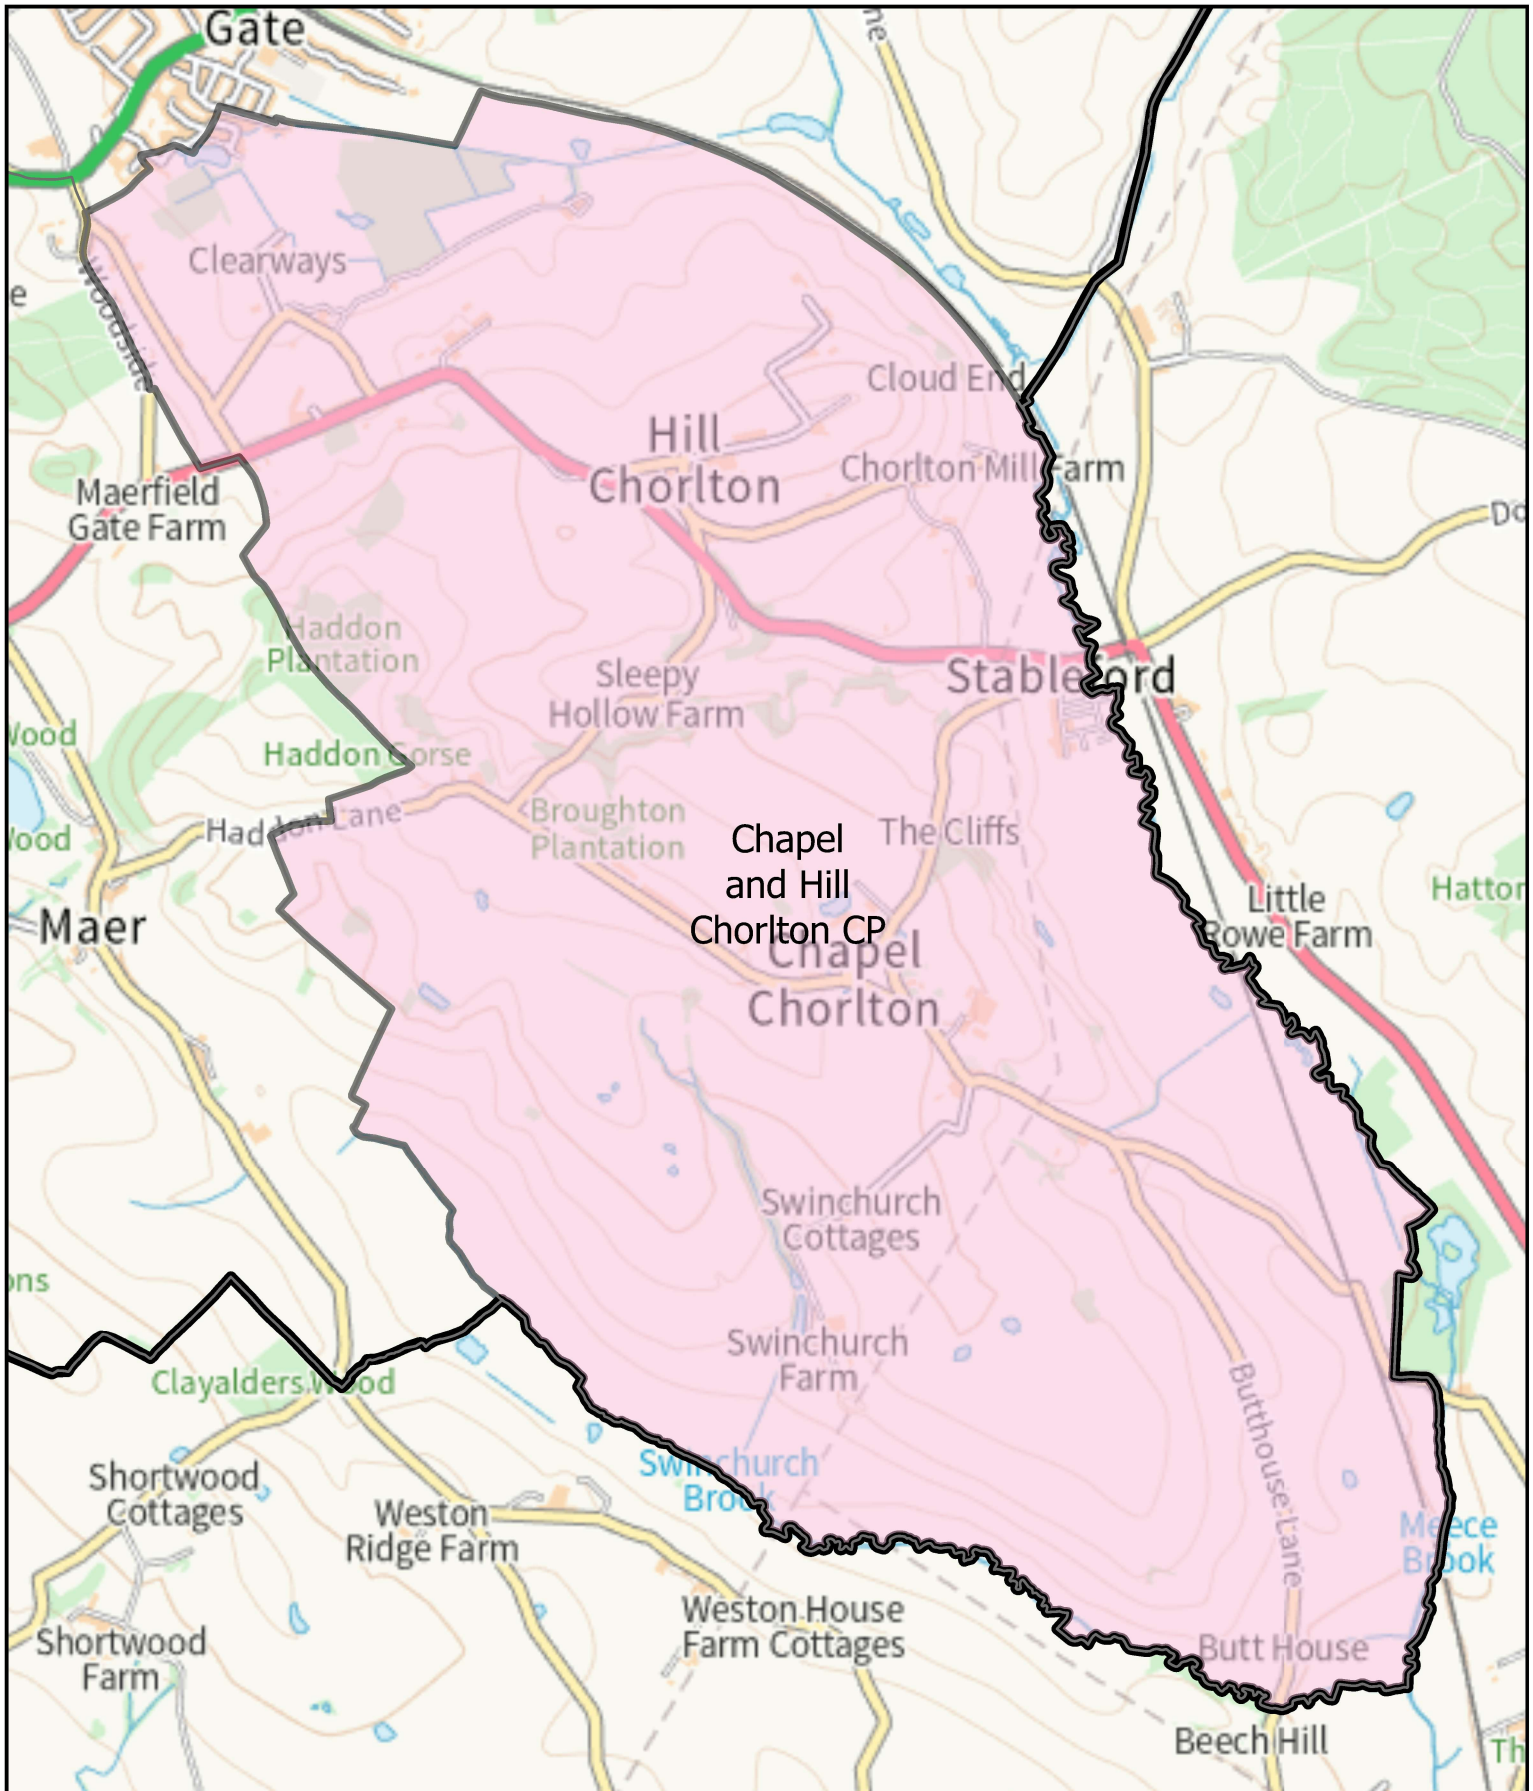

Chapel and Hill Chorlton Parish

This map is reproduced from Ordnance Survey material with the permission of Her Majesty's Stationery Office. Crown Copyright. Unauthorised reproduction infringes Crown Copyright and may lead to civil proceedings. Newcastle Under Lyme Borough Council – AC0000849941 - 2026.