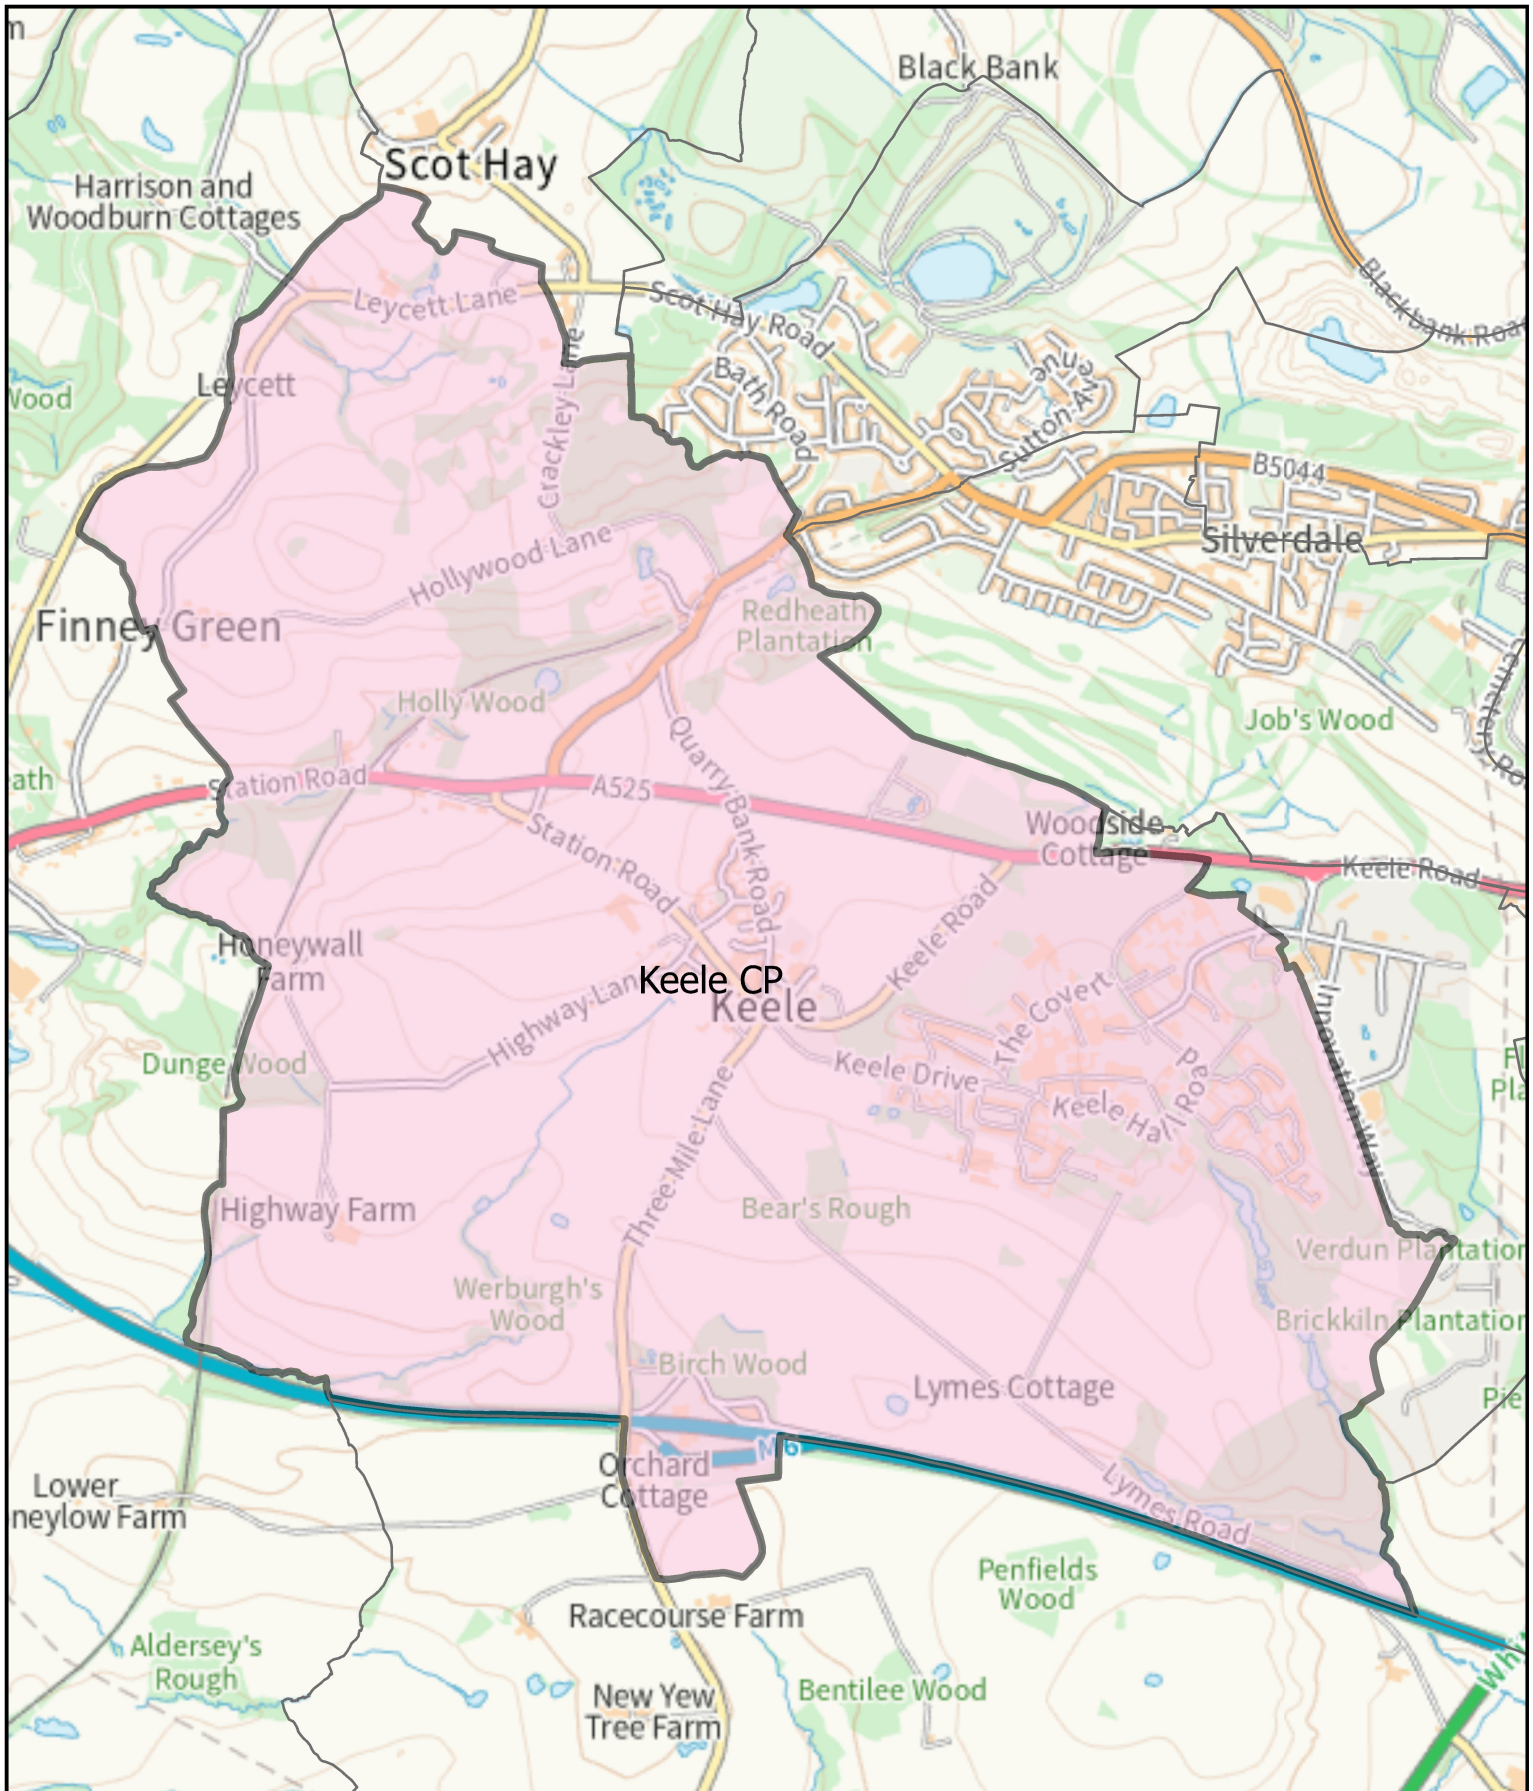

Keele Parish

This map is reproduced from Ordnance Survey material with the permission of Her Majesty's Stationery Office. Crown Copyright. Unauthorised reproduction infringes Crown Copyright and may lead to civil proceedings. Newcastle Under Lyme Borough Council – AC0000849941 - 2026.