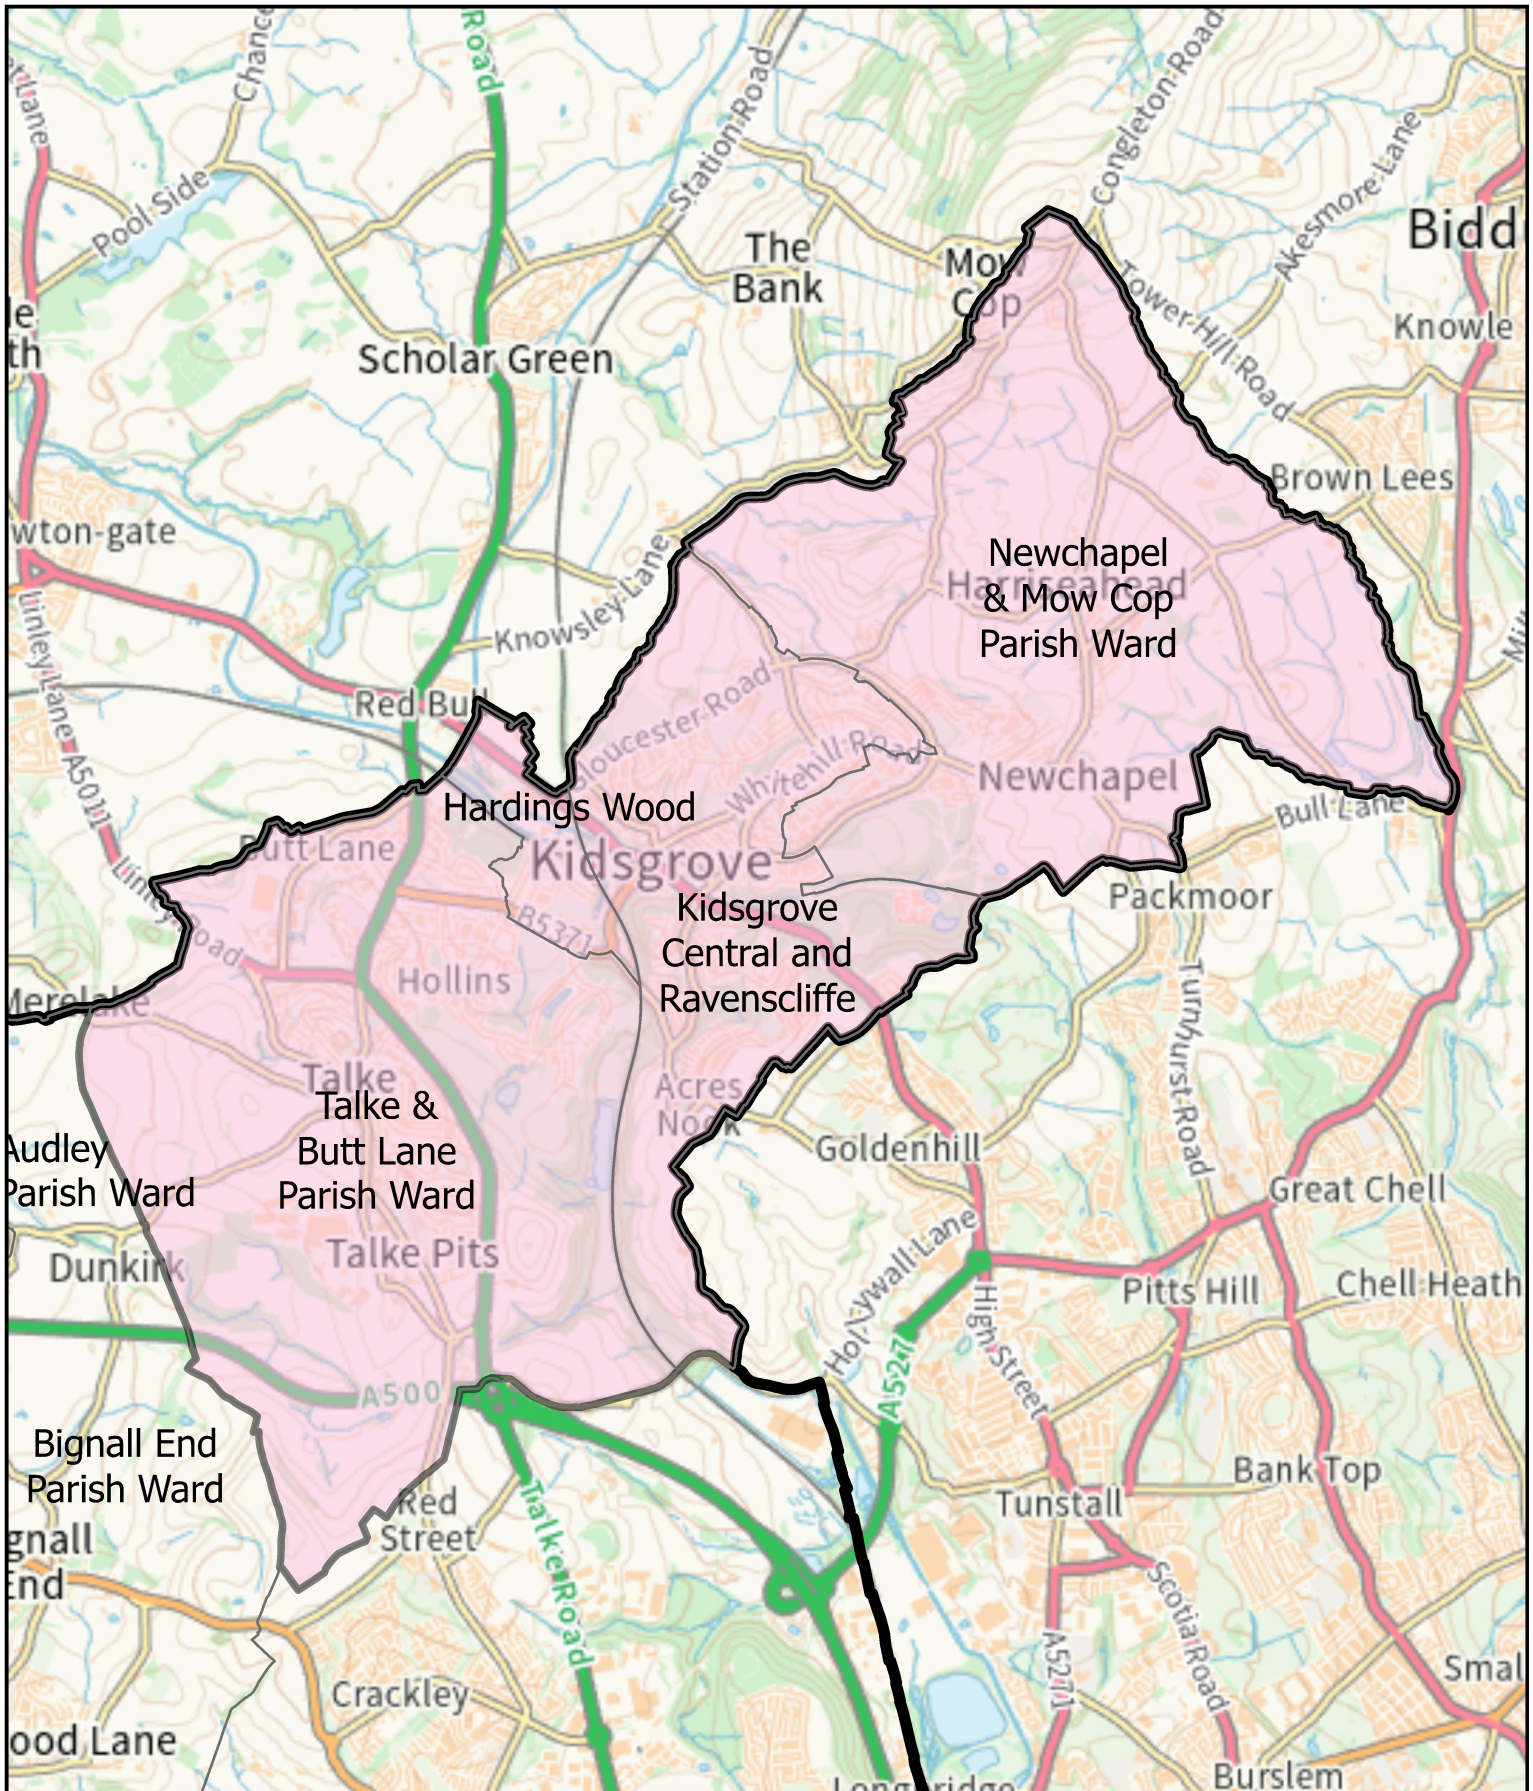

# Kidsgrove Parish

This map is reproduced from Ordnance Survey material with the permission of Her Majesty's Stationery Office. Crown Copyright. Unauthorised reproduction infringes Crown Copyright and may lead to civil proceedings. Newcastle Under Lyme Borough Council – AC0000849941 - 2026.