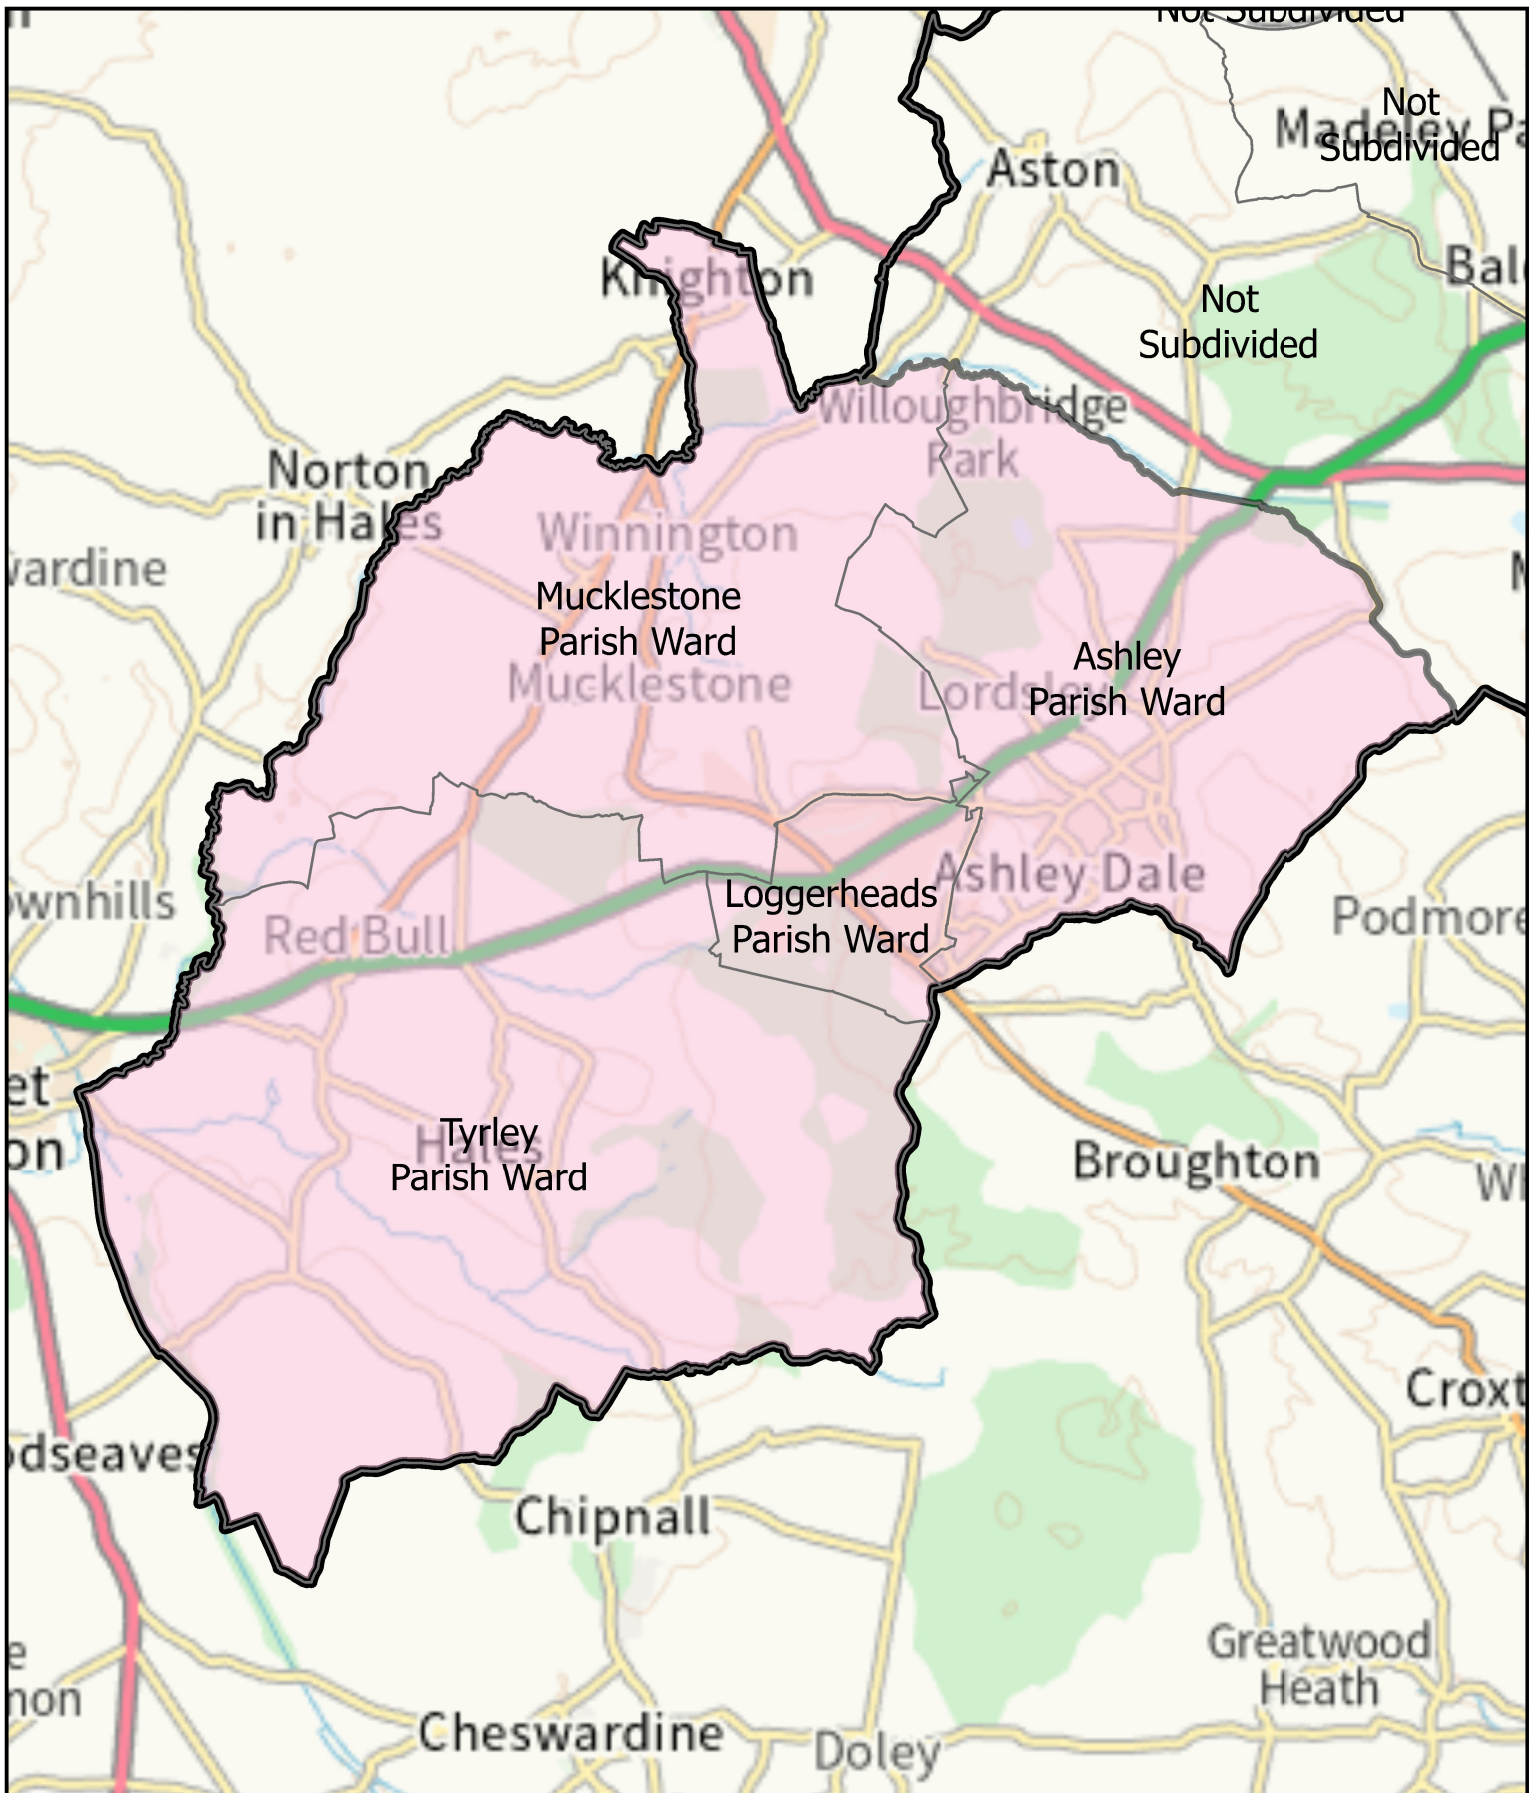

Loggerheads Parish

This map is reproduced from Ordnance Survey material with the permission of Her Majesty's Stationery Office. Crown Copyright. Unauthorised reproduction infringes Crown Copyright and may lead to civil proceedings. Newcastle Under Lyme Borough Council – AC0000849941 - 2026.