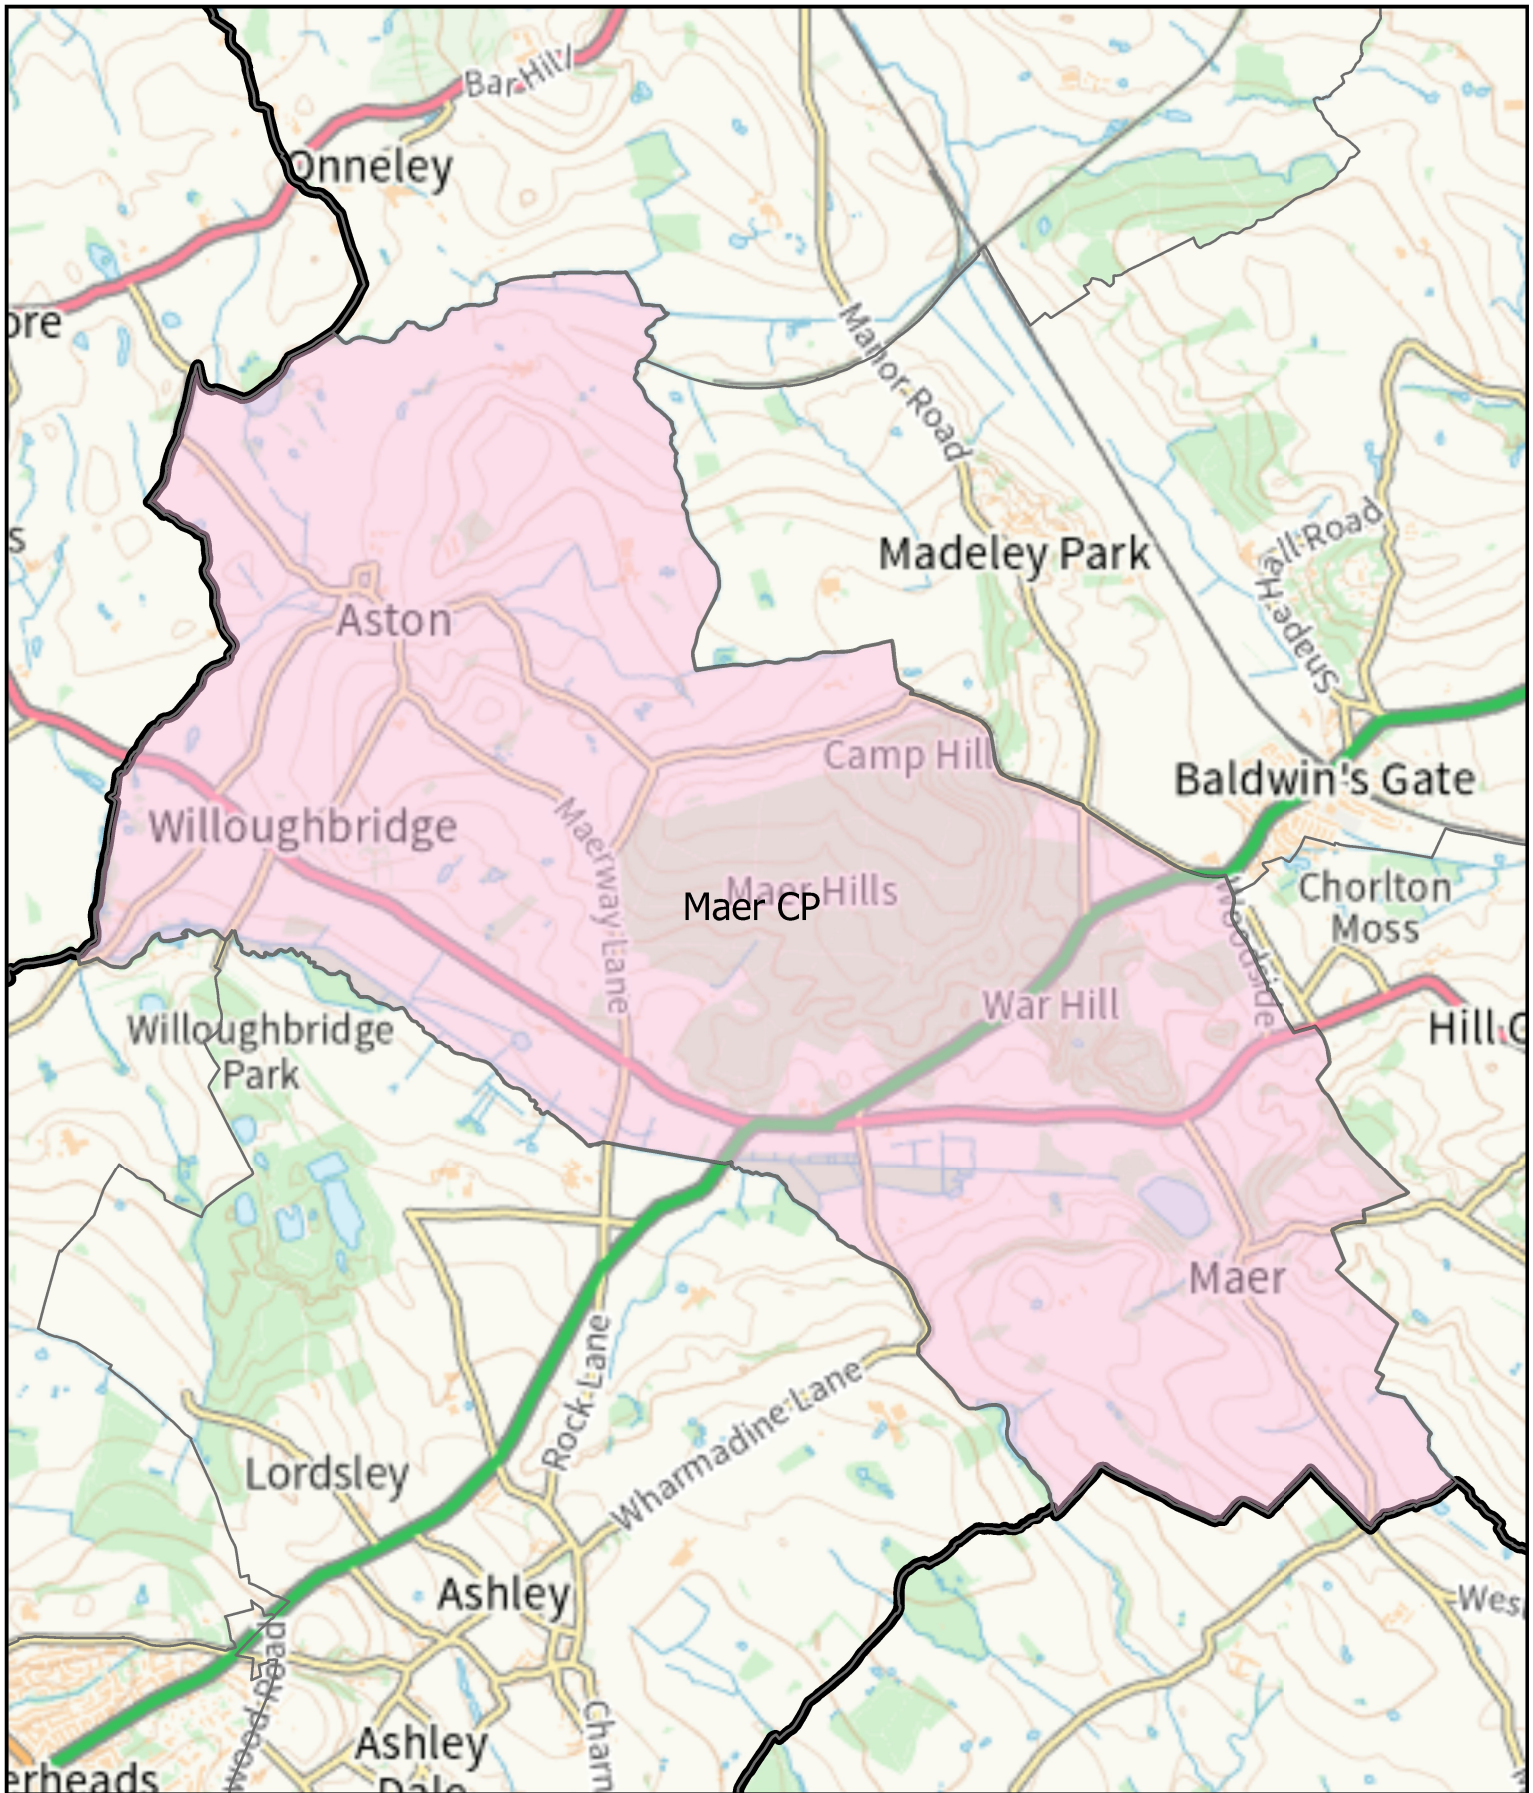

Maer Parish

This map is reproduced from Ordnance Survey material with the permission of Her Majesty's Stationery Office. Crown Copyright. Unauthorised reproduction infringes Crown Copyright and may lead to civil proceedings. Newcastle Under Lyme Borough Council – AC0000849941 - 2026.