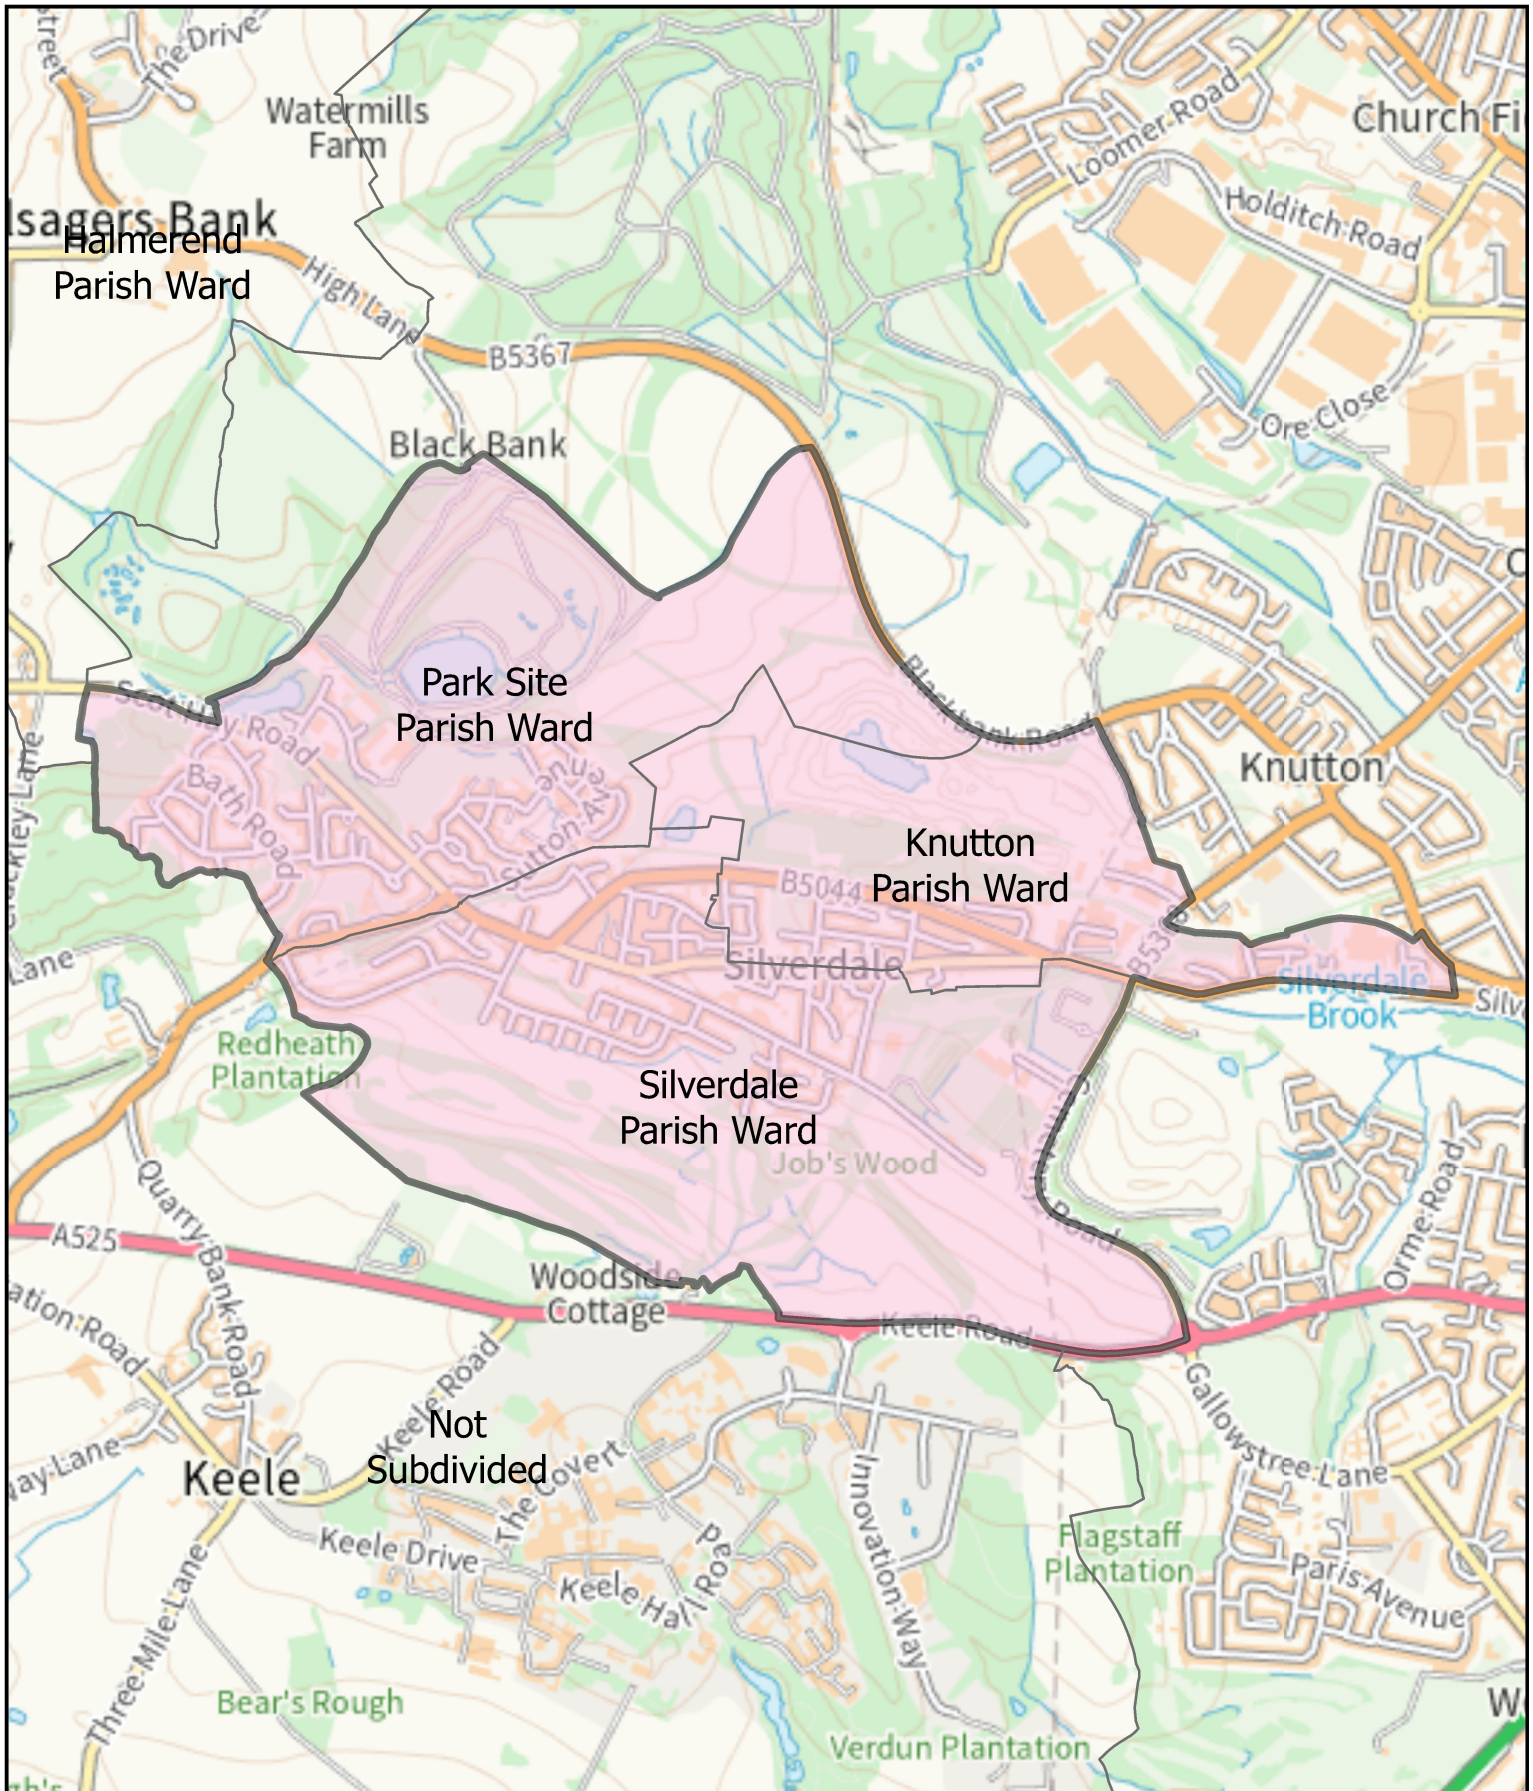

Silverdale Parish

This map is reproduced from Ordnance Survey material with the permission of Her Majesty's Stationery Office. Crown Copyright. Unauthorised reproduction infringes Crown Copyright and may lead to civil proceedings. Newcastle Under Lyme Borough Council – AC0000849941 - 2026.