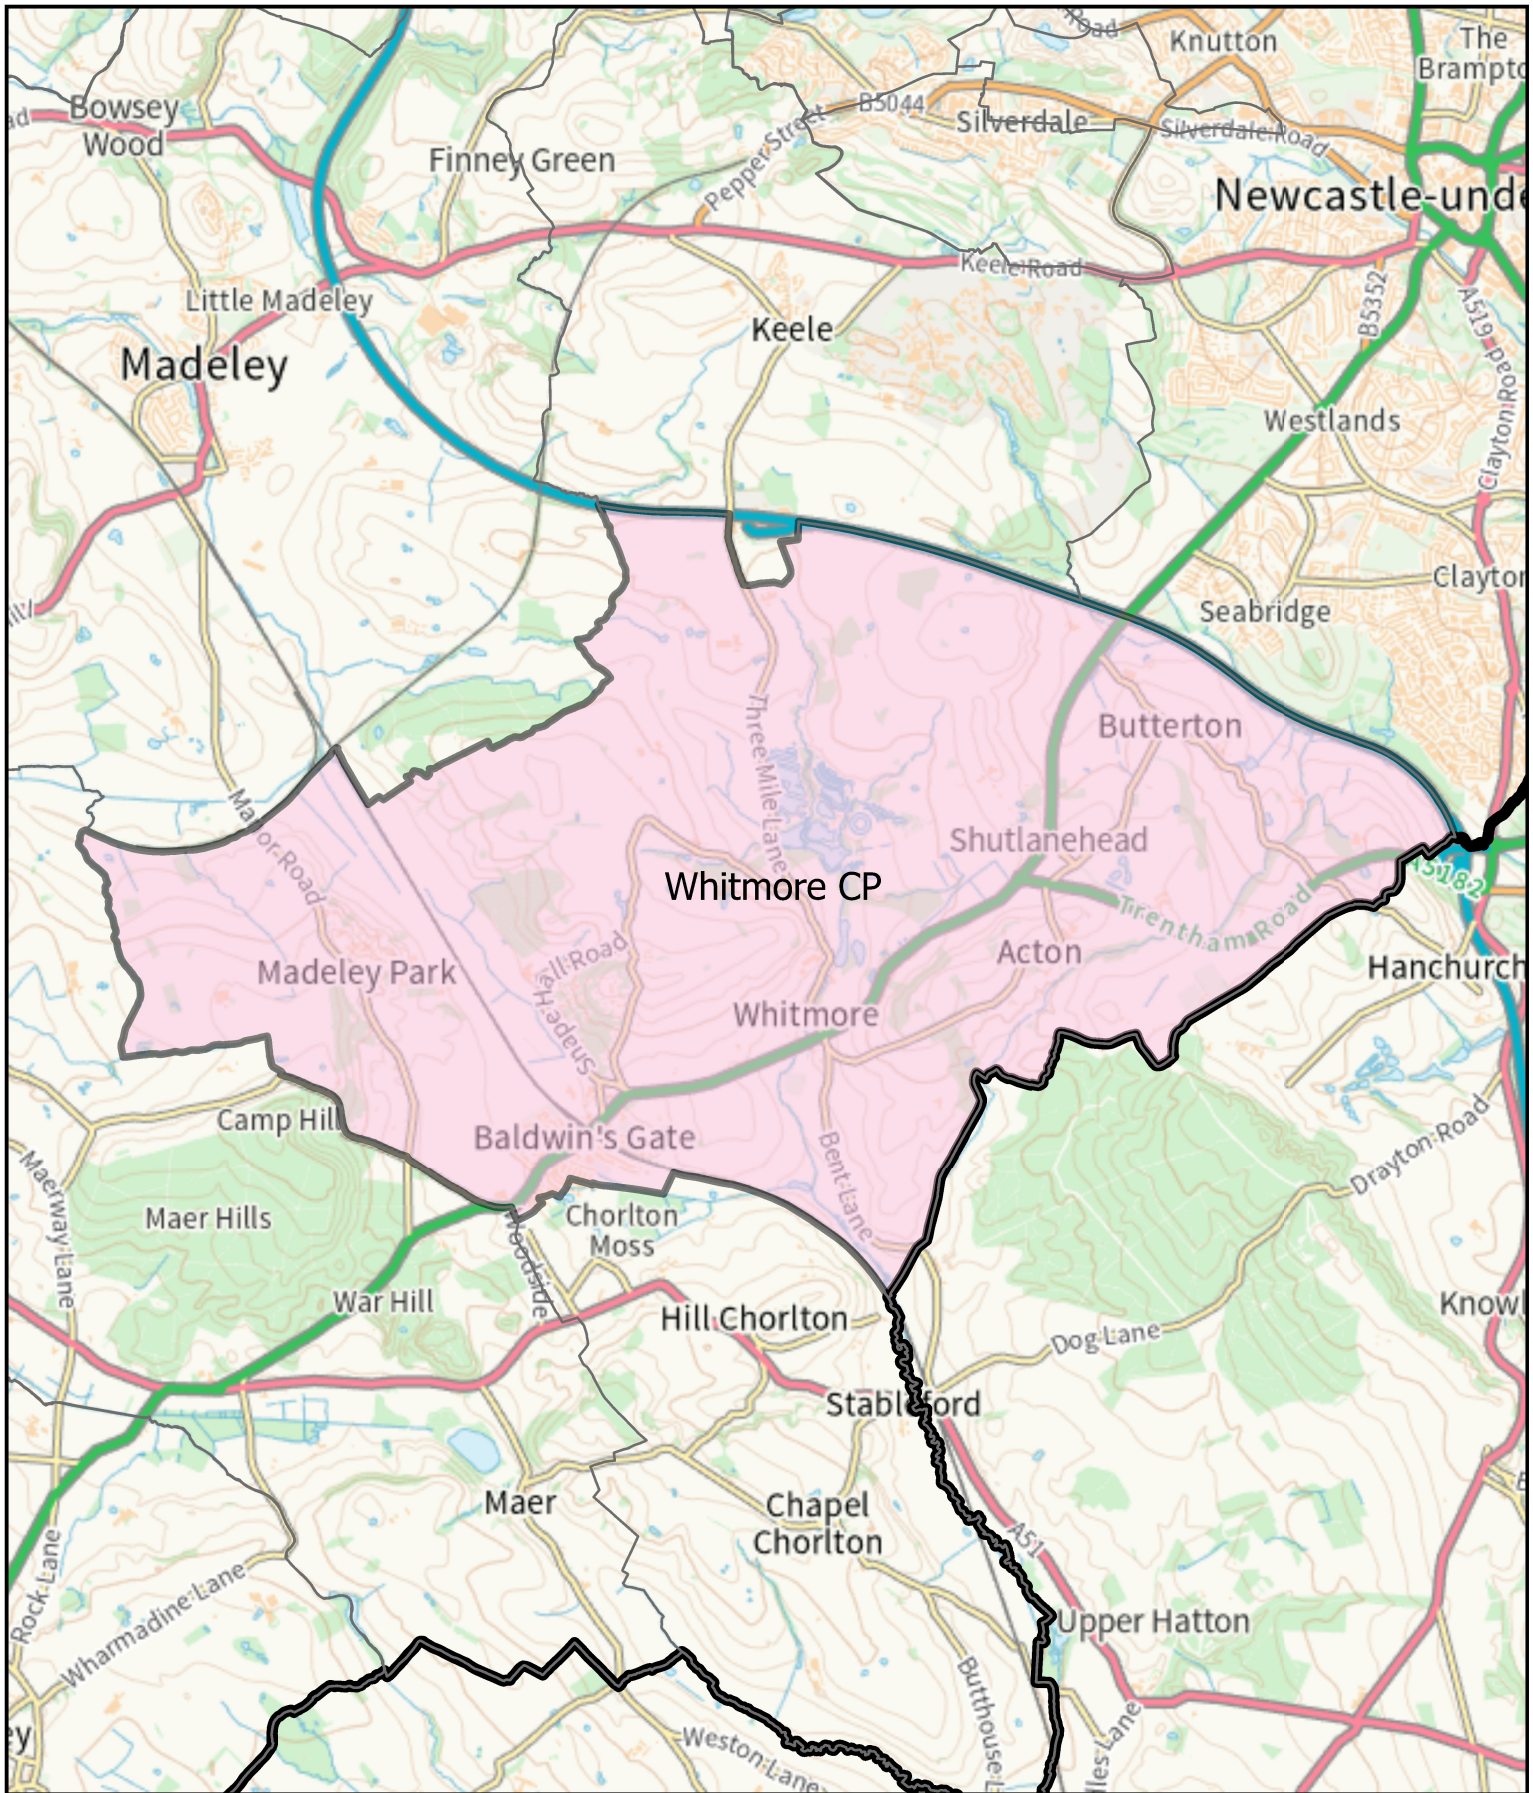

# Whitmore Parish

This map is reproduced from Ordnance Survey material with the permission of Her Majesty's Stationery Office. Crown Copyright. Unauthorised reproduction infringes Crown Copyright and may lead to civil proceedings. Newcastle Under Lyme Borough Council – AC0000849941 - 2026.