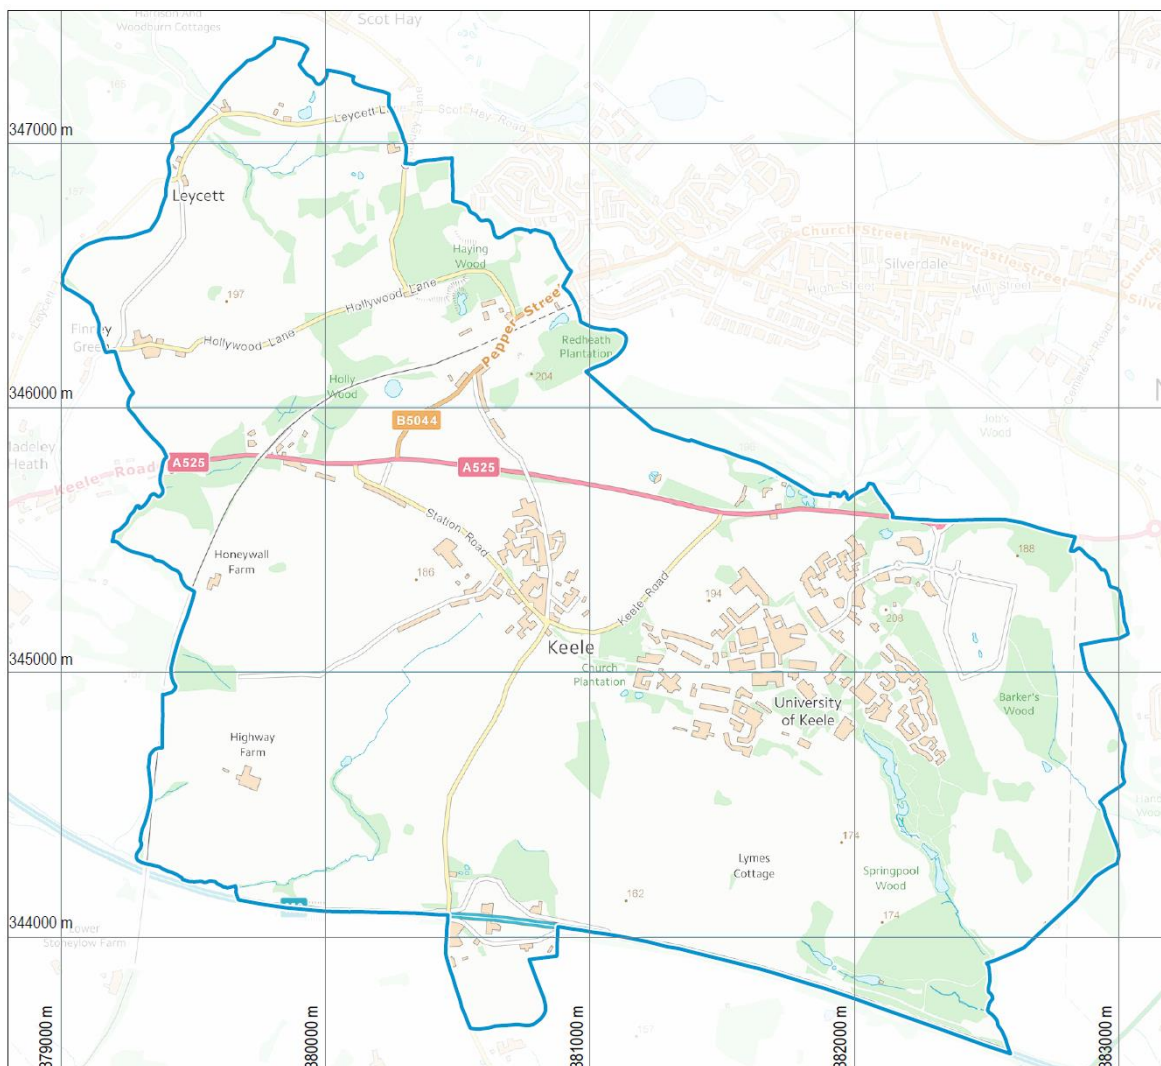

Appendix 1 – Map showing Parish/Ward boundary of Keele

Contains OS data © Crown copyright and database right (2016)

 Parish Boundary (revised)

Keele Neighbourhood Plan			
KEELE PARISH BOUNDARY			
FOLLOWING 2016 REVISION TO ALIGN PARISH AND ELECTORAL WARD BOUNDARIES			
DRAWING NR	KNP_01	VERSION DATE	02 21/07/16 REVISED