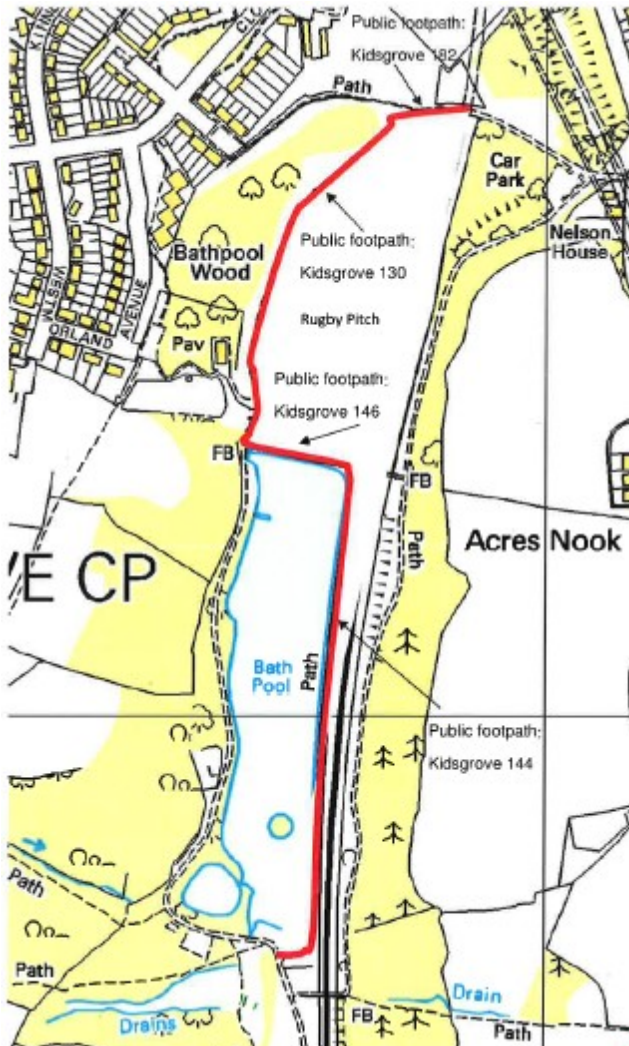

Dogs on Leads

Dogs must be **on a lead** on the walkway between the Boathorse Rd car park and the reservoir embankment (paths 182 & 130), on the path crossing the reservoir dam (path 146) and along the path parallel with the railway line, next to the fishing pool (path 144)

Six Dogs

A dog owner may take **no more than six dogs** into Bathpool Park at any one time.

A Means to Pick Up Dog Fouling

Dog owners must ensure that they **have bags with them** whenever they walk their dog. They may be asked to show that have a bag and can be issued with a penalty if they do not have one available.

Dog Fouling

Owners must **remove fouling** if their dog fouls anywhere within the park. Bag it and bin it. Leaving the bags behind is littering which can also result in a penalty being issued. Dispose of bagged dog waste in your household refuse bin if other bins are unavailable on your route.

Dog Exclusions

Dogs are **not allowed** into fenced or enclose children's play areas or enclosed multisport games areas. They should not be allowed into the water of the Bathpool Park fishing pool.

Dog on Leads By Direction

Dog Wardens can require a dog owner to place and keep their dog on a lead in other areas of the park if this is sensible to protect the dog, other park users or wildlife. The dog Warden will explain what you need to do and explain why.

See our website for more details

Dogs must also be on a lead on the rugby pitch.

Elsewhere dogs may be off the lead in many parts of the park but must be under control.