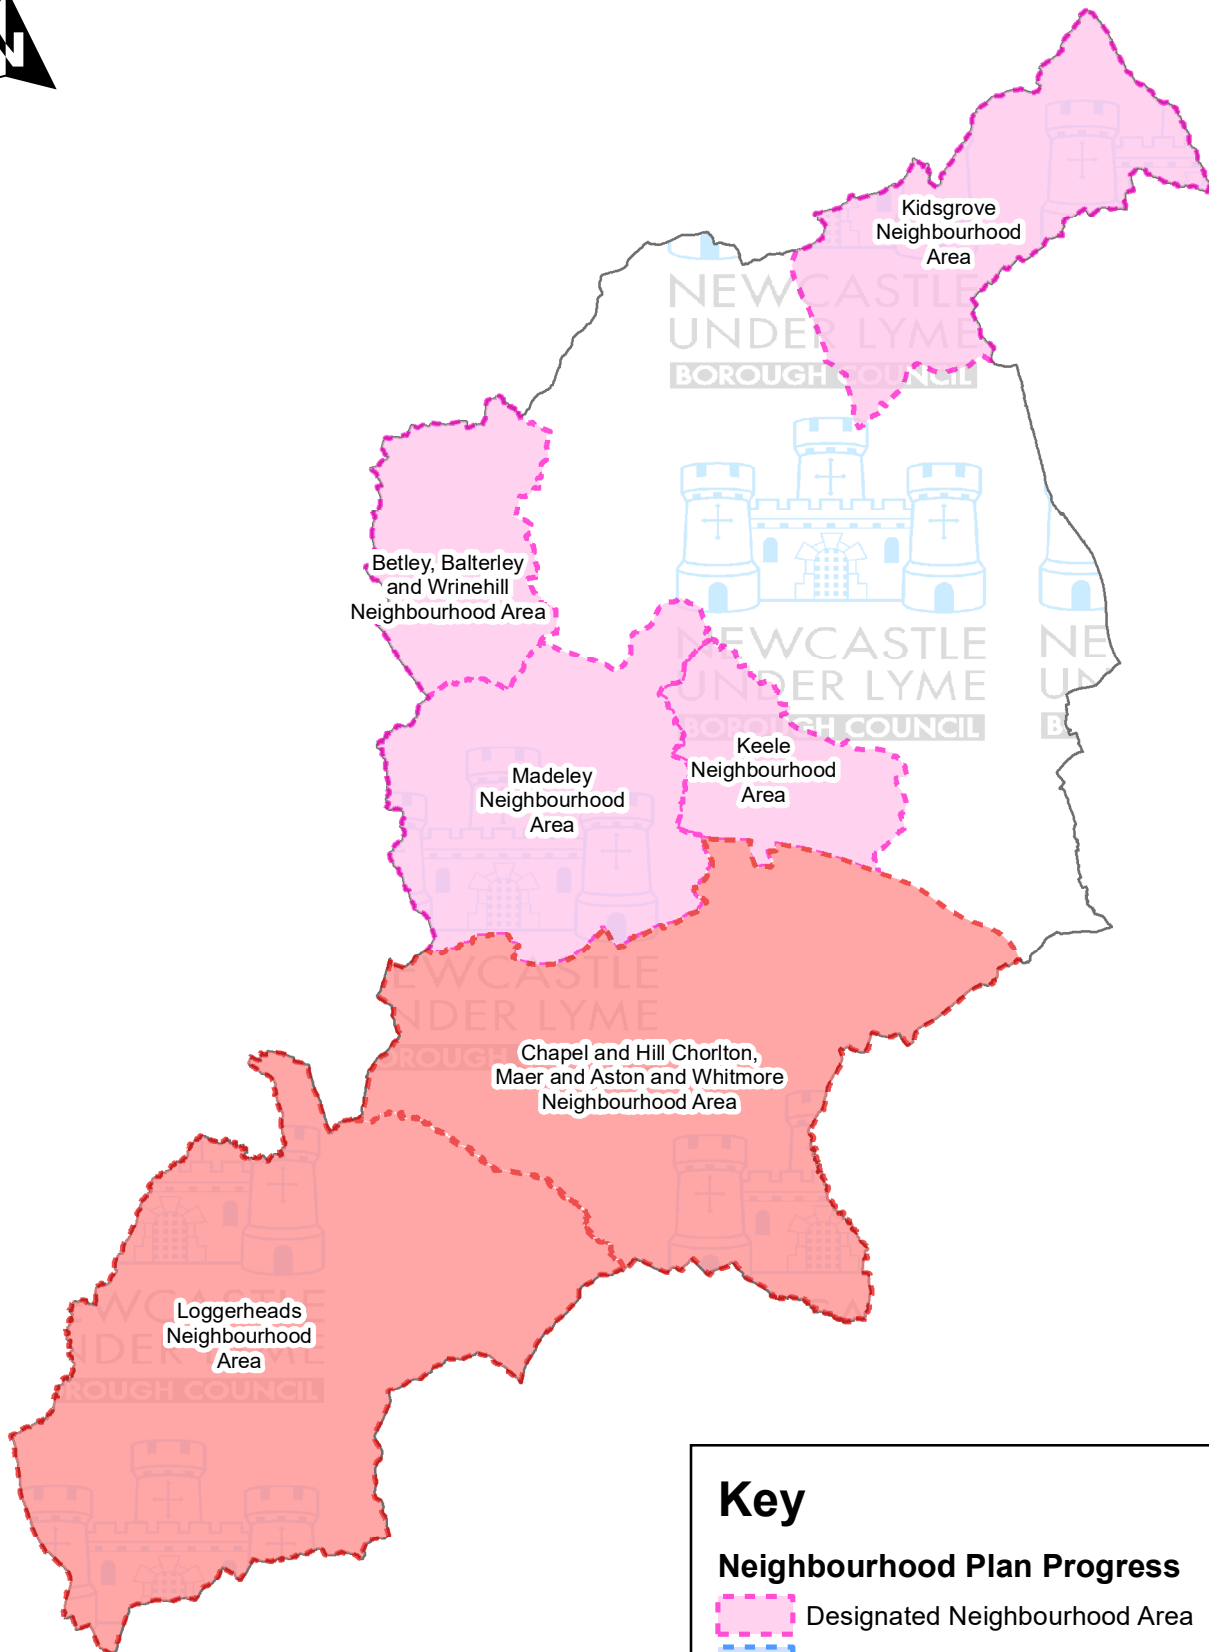

Newcastle-under-Lyme Neighbourhood Areas

Key

Neighbourhood Plan Progress

-  Designated Neighbourhood Area
-  Regulation 14: Pre-submission Consultation
-  Regulation 16: Publication
-  Awaiting Referendum
-  Made
-  Withdrawn