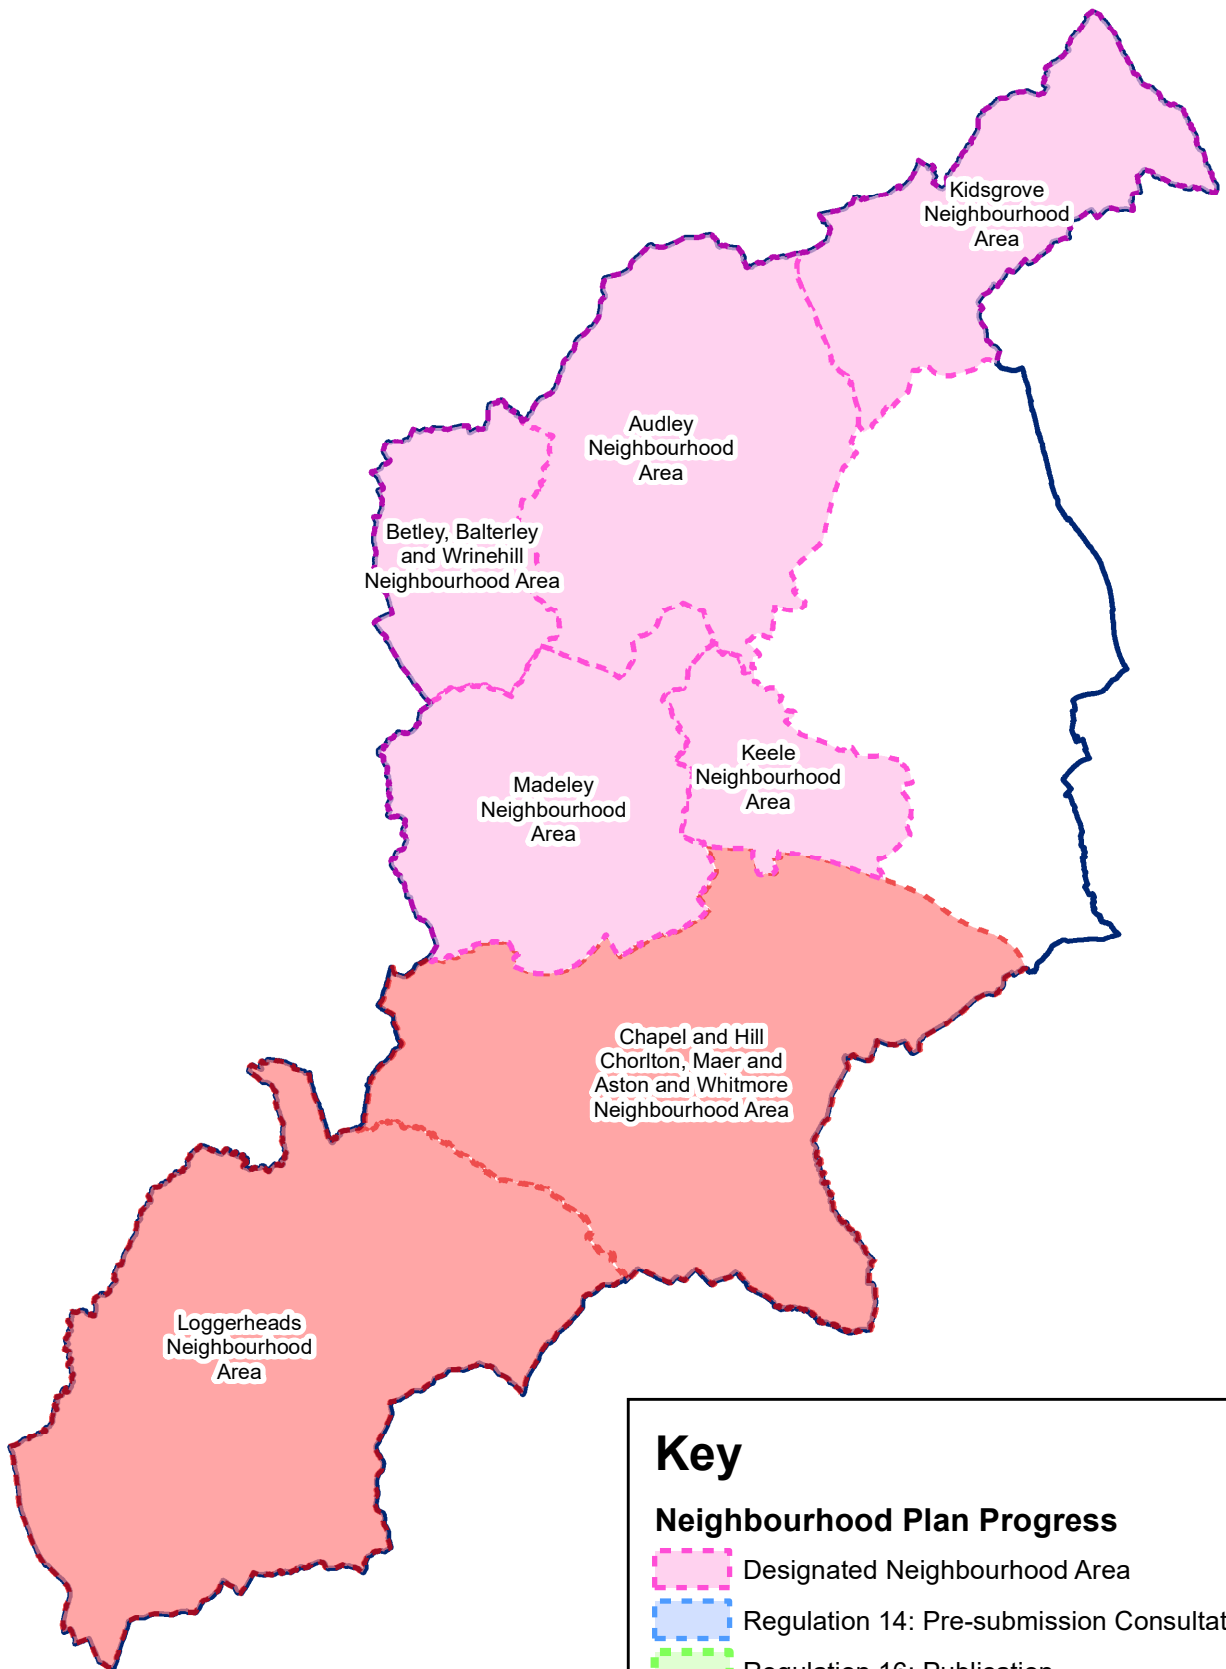

Newcastle-under-Lyme Neighbourhood Areas

Key

Neighbourhood Plan Progress

-  Designated Neighbourhood Area
-  Regulation 14: Pre-submission Consultation
-  Regulation 16: Publication
-  Awaiting Referendum
-  Made
-  Withdrawn
-  Newcastle-under-Lyme Borough Boundary