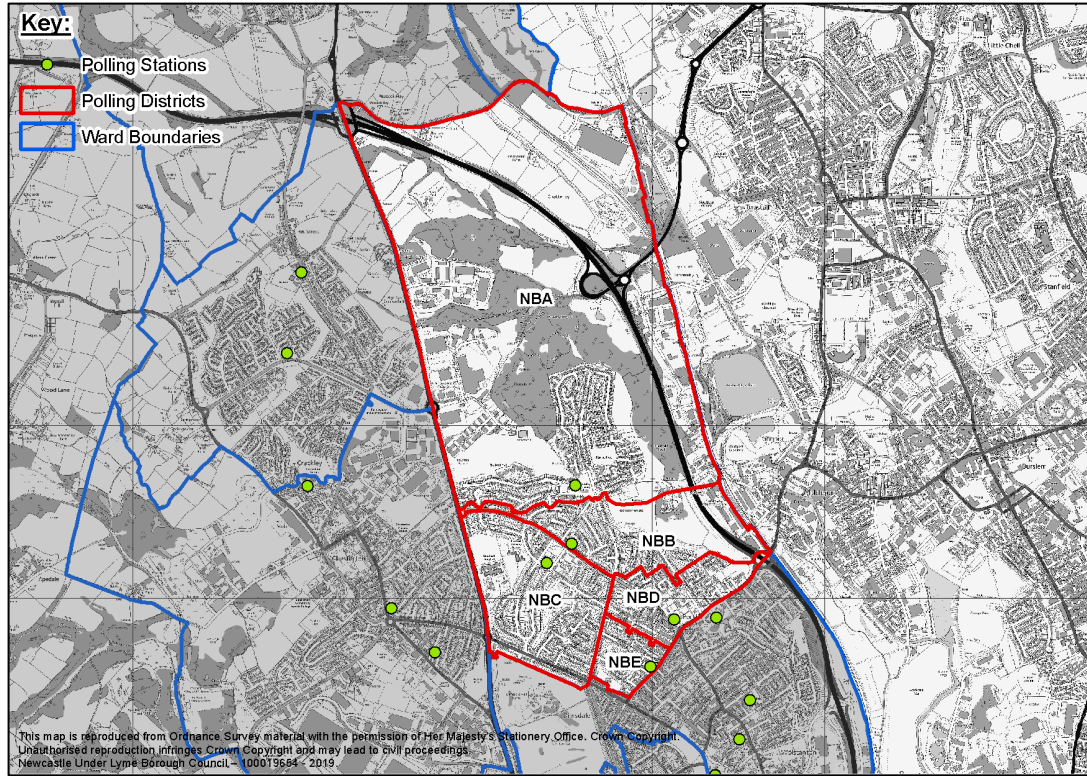

Bradwell Ward

Polling District	Polling Station	Electorate*	Polling Station Electorate**
NBA	Bradwell Community Education Centre	1844	1594
NBB	Bradwell Methodist Mission Hall	1075	951
NBC	St Barnabas Church Hall	1842	1592
NBD	Bradwell Lodge Community Centre	1185	998
NBE	Wolstanton United Reformed Church	693	608

*Notes total number of registered electors in the polling district as of 1 June 2019.

**Notes number of registered electors in the district who have opted to vote at a polling station as of 1 June 2019.