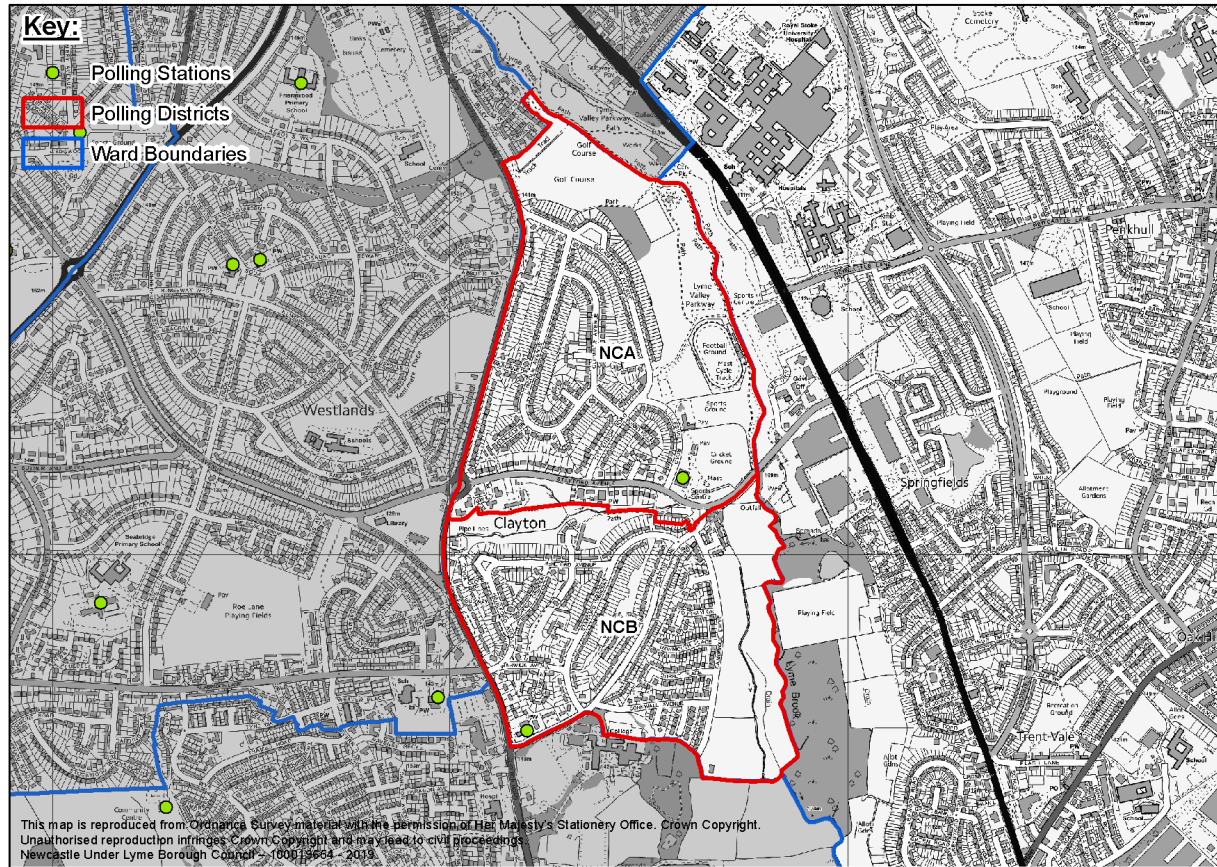

Clayton Ward

Polling District	Polling Station	Electorate*	Polling Station Electorate**
NCA	Clayton Sports Centre	1107	933
NCB	St James Church Hall	1157	948

*Notes total number of registered electors in the polling district as of 1 June 2019.