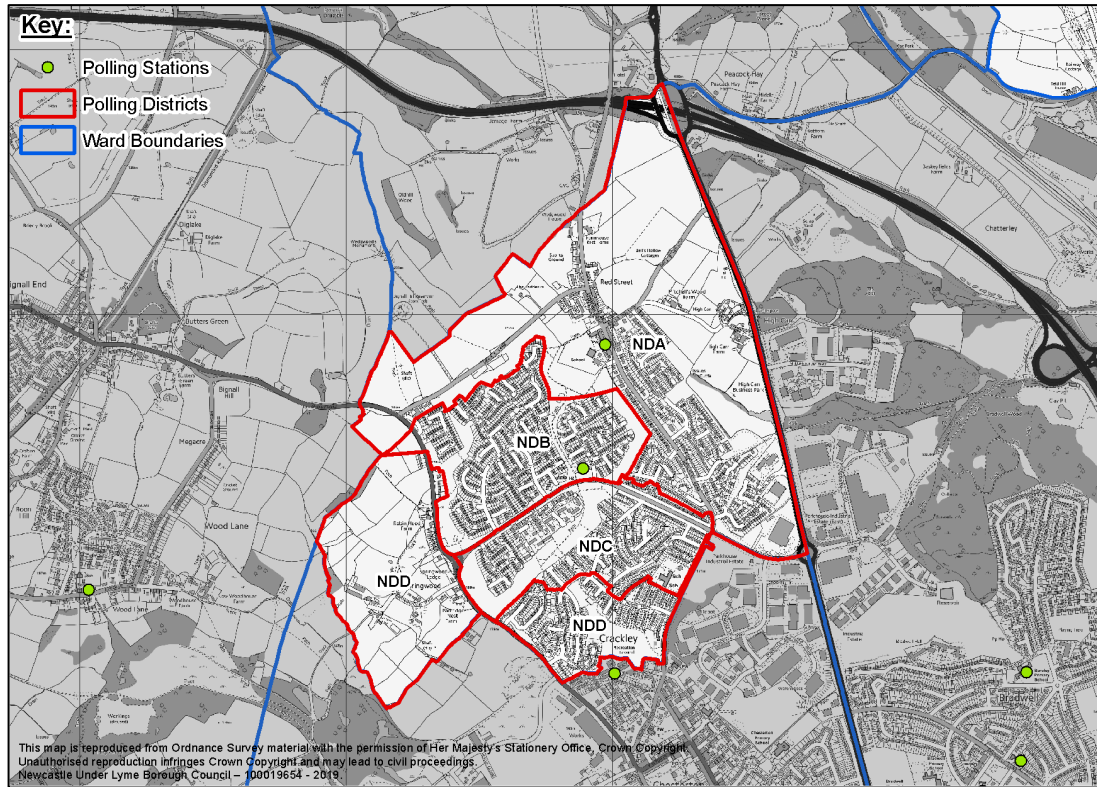

# Crackley & Red Street Ward

Polling District	Polling Station	Electorate*	Polling Station Electorate**
NDA	St Chads Church Hall	1291	1062
NDB	Mobile Unit Co-Op	1486	1263
NDC	Crackley Bank Primary School	962	925
NDD	Crackley Bank Primary School	696	604

\*Notes total number of registered electors in the polling district as of 1 June 2019.

\*\*Notes number of registered electors in the district who have opted to vote at a polling station as of 1 June 2019.

### Acting Returning Officer's Response

<b>Newcastle-under-Lyme Borough Council Ward</b>	<b>Crackley &amp; Red Street</b>
<b>No. of Ward Councillors</b>	2
<b>Total No. of Polling Stations</b>	4 (0 triple, 1 dual, 2 singles)