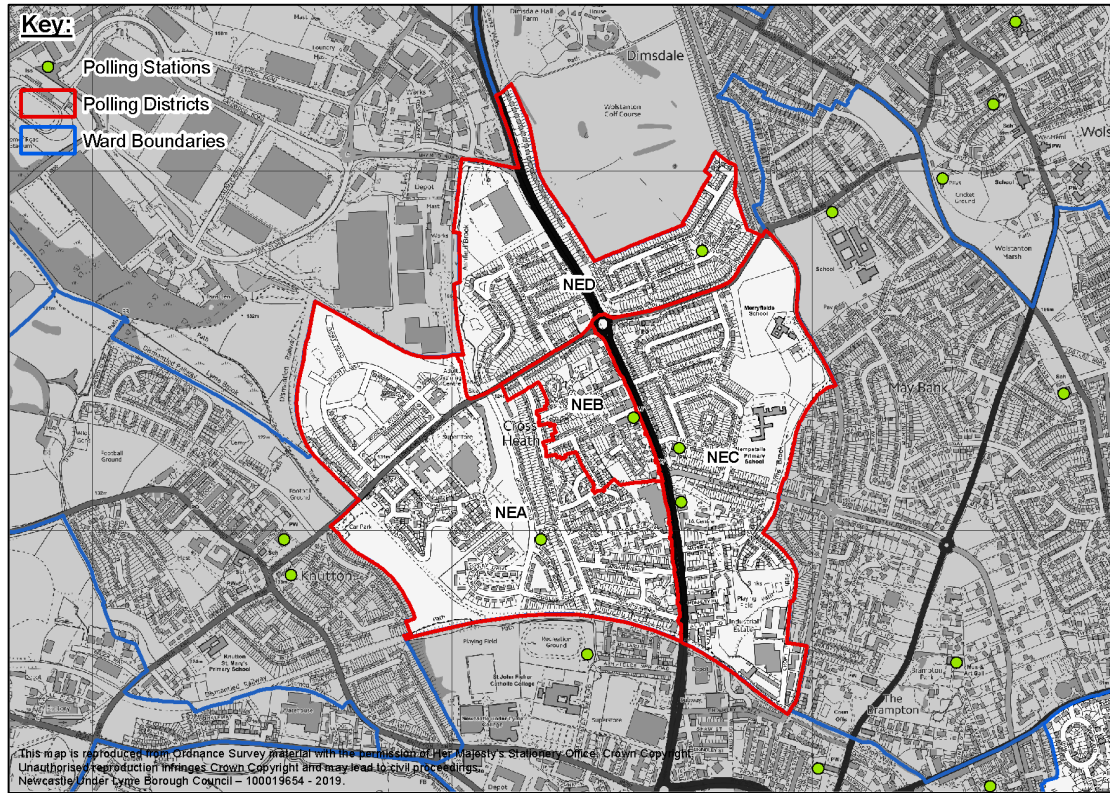

Cross Heath Ward

Polling District	Polling Station	Electorate*	Polling Station Electorate**
NEA	Ramsey Road Meeting Hall	1493	1294
NEB	Cross Heath Methodist School Room	480	406
NEC	St Michael's Church Hall	1045	884
NED	Cross Heath Mobile Unit	995	880

*Notes total number of registered electors in the polling district as of 1 June 2019.

**Notes number of registered electors in the district who have opted to vote at a polling station as of 1 June 2019.

Acting Returning Officer's Response

Newcastle-under-Lyme Borough Council Ward	Cross Heath
No. of Ward Councillors	2
Total No. of Polling Stations	4 (0 triple, 1 dual, 2 singles)

My proposals for polling stations and alterations to polling district boundaries are set out below.

Polling District	Polling Place	Current Polling Station	Proposed Change
NEA	Polling district	Ramsey Road Meeting Hall, Ramsey Community Centre, Ramsey Road, ST5 9BJ	No change to the polling station from the 2017/18 polling place review.
NEB	Polling district	Cross Heath Methodist School Room, King Street, Cross Heath, ST5 9HQ	No change to the polling station from the 2017/18 polling place review.
NEC	Polling district	St Michael's Church Hall, Linden Grove, Cross Heath, ST5 9LJ	No change to the polling station from the 2017/18 polling place review.
NED	Polling district	Cross Heath Mobile Unit, junction Harper Avenue/Bentley Avenue, Newcastle, ST5 9DF	No change to the polling station from the 2017/18 polling place review.