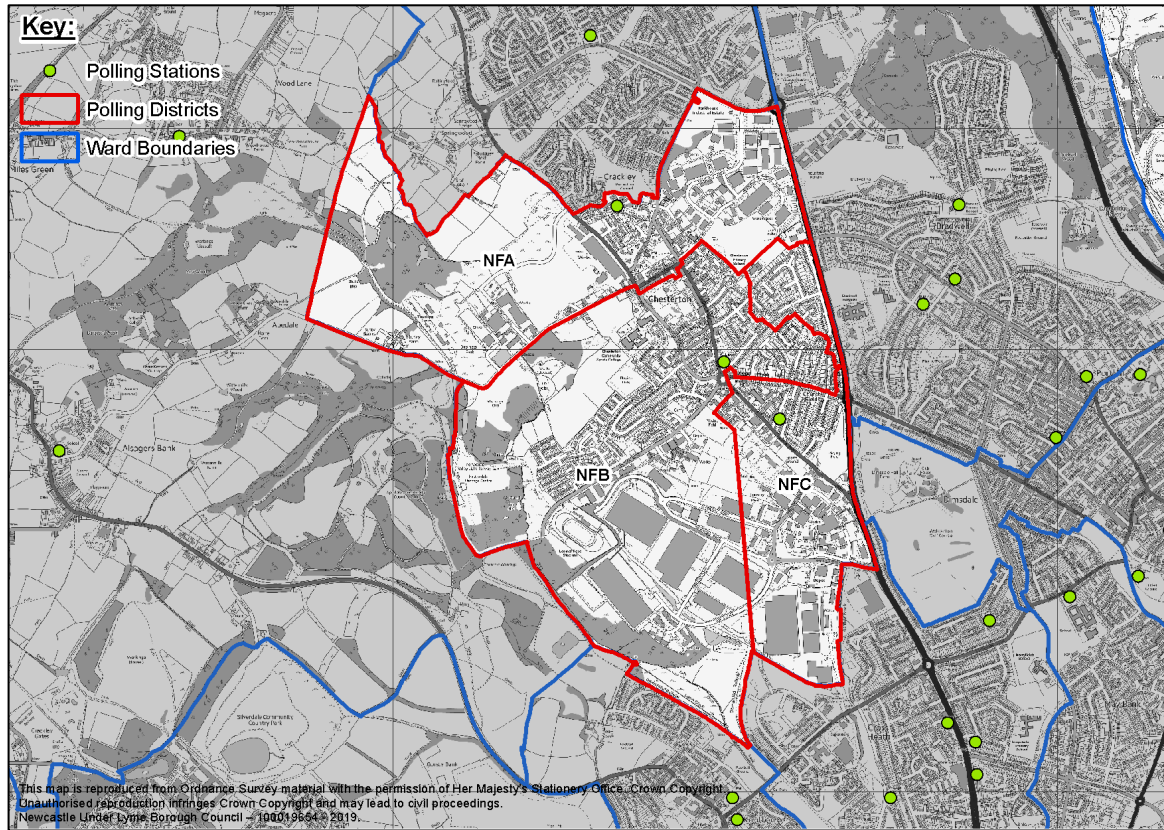

Holditch & Chesterton Ward

Polling District	Polling Station	Electorate*	Polling Station Electorate**
NFA	Meeting Hall, Kent Grove	520	458
NFB	Chesterton Community Centre	2420	2113
NFC	Elim Pentecostal Church	1190	1033

*Notes total number of registered electors in the polling district as of 1 June 2019.

**Notes number of registered electors in the district who have opted to vote at a polling station as of 1 June 2019.

Acting Returning Officer's Response

Newcastle-under-Lyme Borough Council Ward	Holditch & Chesterton
No. of Ward Councillors	2
Total No. of Polling Stations	3 (0 triple, 0 dual, 3 singles)

My proposals for polling stations and alterations to polling district boundaries are set out below.

Polling District	Polling Place	Current Polling Station	Proposed Change
NFA	Polling district	Meeting Hall, Kent Grove, off Cross Street, ST5 7HG	No change to the polling station from the 2017/18 polling place review.
NFB	Polling district	Chesterton Community Centre, London Road, Chesterton, ST5 7EA	No change to the polling station from the 2017/18 polling place review.
NFC	Polling district	Elim Pentecostal Church, Heath Street, Chesterton, ST5 7PY	No change to the polling station from the 2017/18 polling place review.