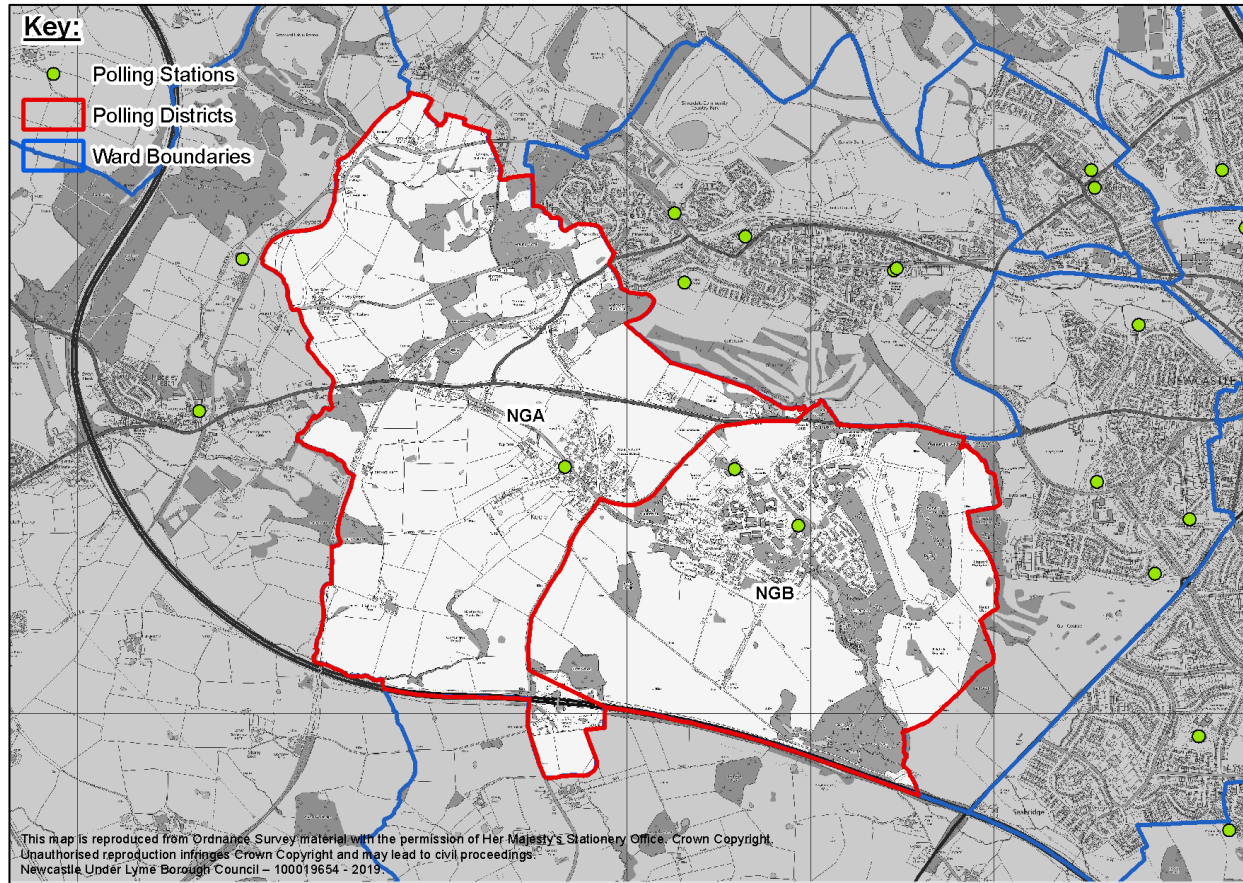

Keele Ward

Polling District	Polling Station	Electorate*	Polling Station Electorate**
NGA	Keele Village Hall	355	284
NGB	Keele Students Union Building	613	562

*Notes total number of registered electors in the polling district as of 1 June 2019.

My proposals for polling stations and alterations to polling district boundaries are set out below.

Polling District	Polling Place	Current Polling Station	Proposed Change
NGA	Polling district	Keele Village Hall, Highway Lane, Keele, ST5 5AN	No change to the polling station from the 2017/18 polling place review.
NGB	Polling district	Keele Students Union Building, Students Union Building, Keele University, ST5 5BG	No change to the polling station from the 2017/18 polling place review.