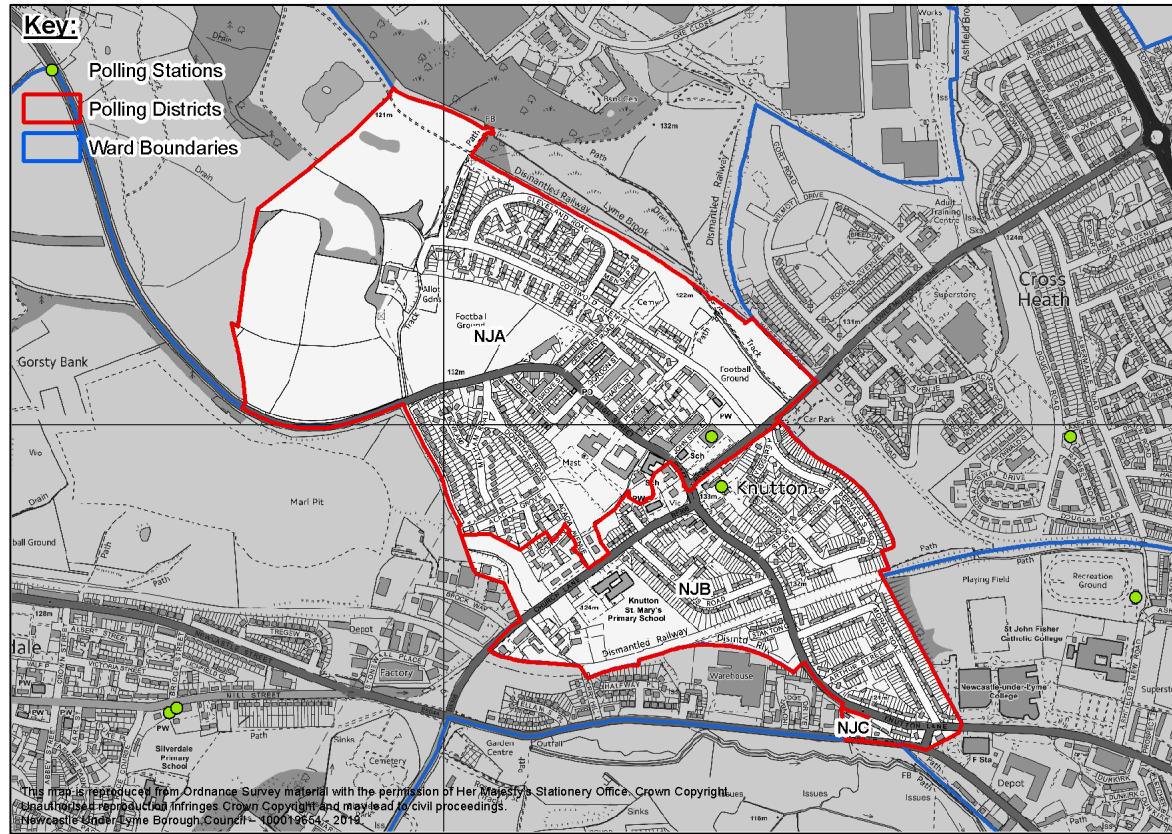

Knutton Ward

Polling District	Polling Station	Electorate*	Polling Station Electorate**
NJA	Knutton Ex-Servicemens' Club	1146	995
NJB	Knutton Community Centre	882	749
NJC	Knutton Community Centre	7	6

*Notes total number of registered electors in the polling district as of 1 June 2019.

**Notes number of registered electors in the district who have opted to vote at a polling station as of 1 June 2019.

Acting Returning Officer's Response

Newcastle-under-Lyme Borough Council Ward	Knutton Ward
No. of Ward Councillors	1
Total No. of Polling Stations	3 (0 triple, 1 dual, 1 single)

My proposals for polling stations and alterations to polling district boundaries are set out below.

Polling District	Polling Place	Current Polling Station	Proposed Change
NJA	Polling district	Knutton Ex-Servicemens' Club, John Street, Knutton, ST5 6DT	No change to the polling station from the 2017/18 polling place review.
NJB	Polling district	Knutton Community Centre, Knutton Lane, Knutton, ST5 6HF	No change to the polling station from the 2017/18 polling place review.
NJC	Polling district	Knutton Community Centre, Knutton Lane, Knutton, ST5 6HF	No change to the polling station from the 2017/18 polling place review.