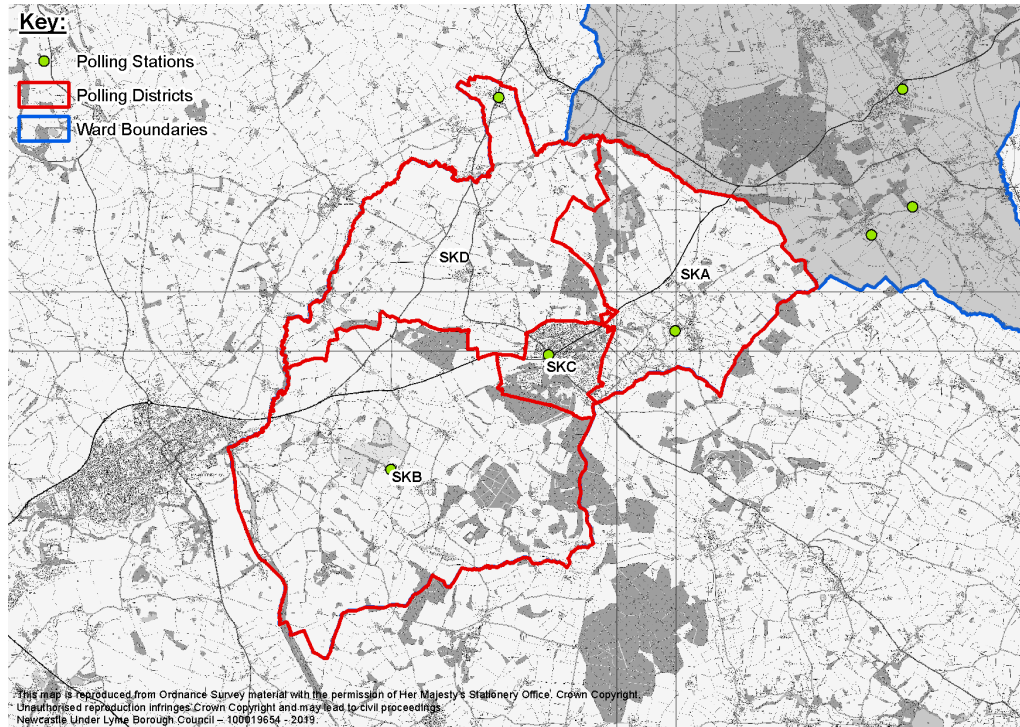

Loggerheads Ward

Polling District	Polling Station	Electorate*	Polling Station Electorate**
SKA	Oddfellows Hall	722	595
SKB	Hales and District Club	309	237
SKC	Zoe Pool School of Dance	2263	1801
SKD	Knighton Village Hall	315	252

Polling District	Polling Place	Current Polling Station	Proposed Change
SKA	Polling district	Oddfellows Hall, Church Road, Ashley, TF9 4JY	No change to the polling station from the 2017/18 polling place review.
SKB	Polling district	Hales and District Club, Almington Road, Hales, TF9 2PP	No change to the polling station from the 2017/18 polling place review.
SKC	Polling district	Zoe Pool School of Dance, Unit 1 Mucklestone Road, Loggerheads, TF9 4BX	No change to the polling station from the 2017/18 polling place review – the current electorate is 2263 which includes 435 postal voters. Review electorate prior to each election as the Electoral Commission's guidance is 2500 maximum number of voters should be allocated to a polling station.
SKD	Polling district	Knighton Village Hall, London Road, Knighton, TF9 4HP	No change to the polling station from the 2017/18 polling place review.