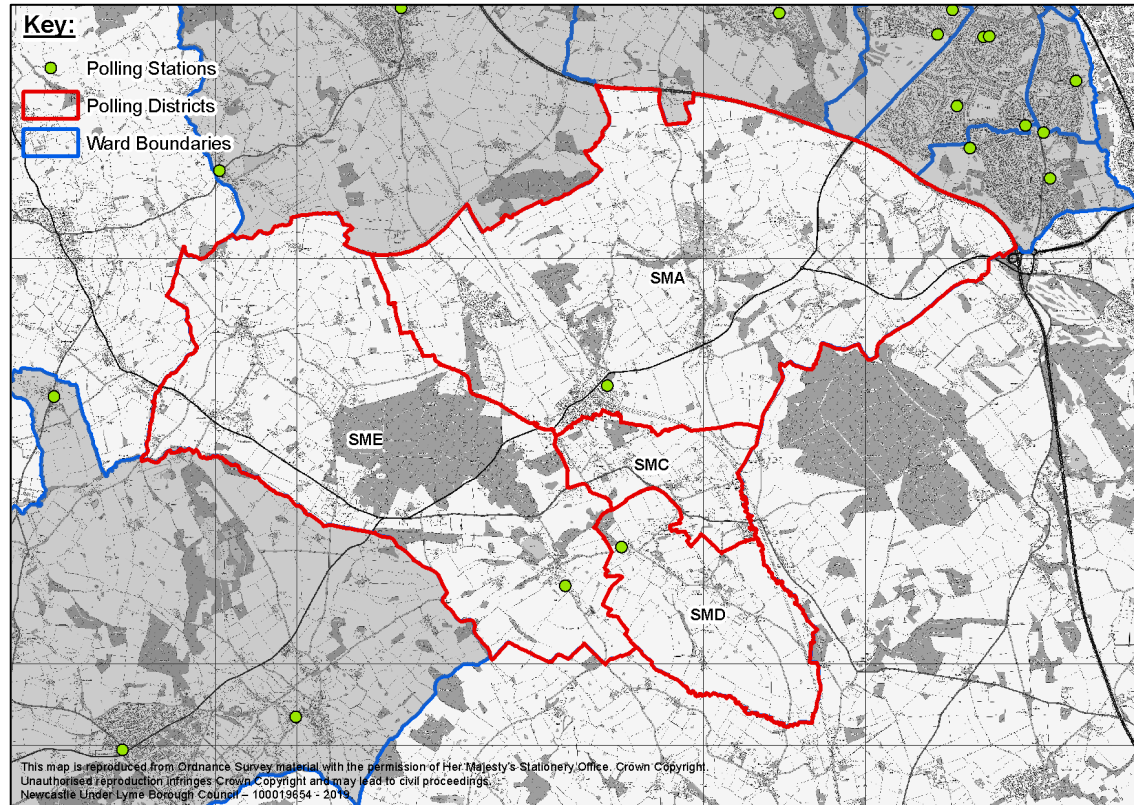

Maer & Whitmore Ward

Polling District	Polling Station	Electorate*	Polling Station Electorate**
SMA	Whitmore Village Hall	1315	1069
SMC	Whitmore Village Hall	233	215
SMD	Copeland Cottage	91	77
SME	Maer Village Hall	409	317

Polling District	Polling Place	Current Polling Station	Proposed Change
SMA	Polling district	Whitmore Village Hall, Coneygreave Lane, Whitmore, ST5 5HX	No change to the polling station from the 2017/18 polling place review.
SMC	Polling district	Whitmore Village Hall, Coneygreave Lane, Whitmore, ST5 5HX	No change to polling station – further amendments are required to update and amend the polling district from SMC to SMB.
SMD	Polling district	Copeland Cottage, Haddon Lane, Chapel Chorlton, ST5 5EE	No change to polling station – further amendments are required to update and amend the polling district from SMD to SMC.
SME	Polling district	Maer Village Hall, Maer, Newcastle Under Lyme, ST5 5EF	No change to polling station – further amendments are required to update and amend the polling district from SME to SMD.