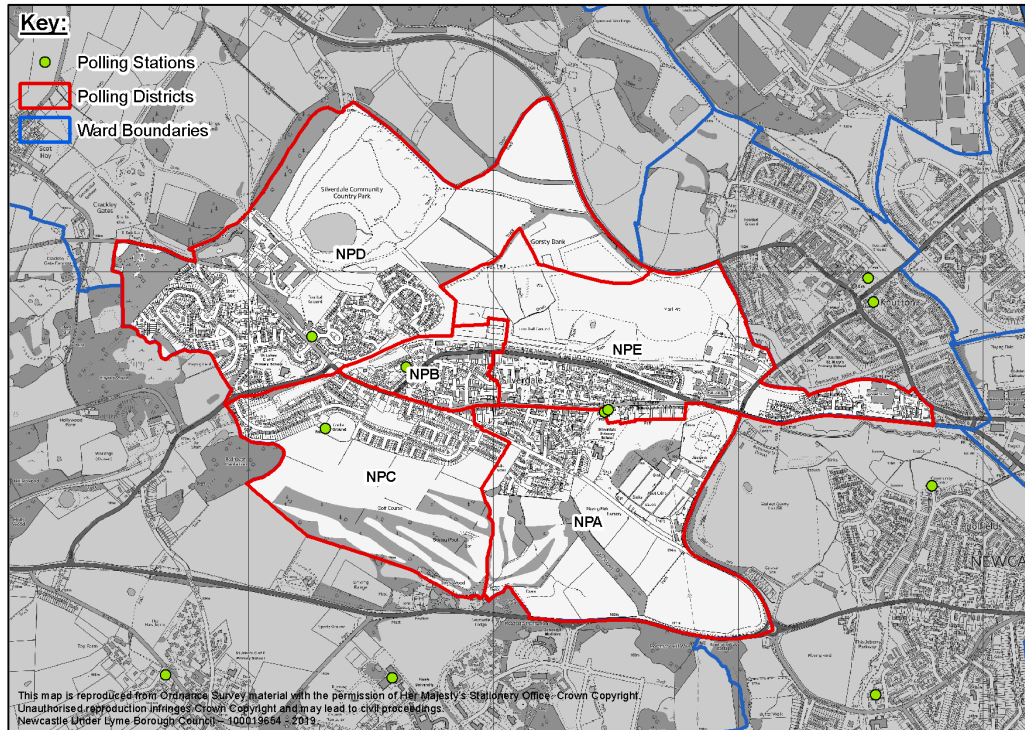

Silverdale Ward

Polling District	Polling Station	Electorate*	Polling Station Electorate**
NPA	Sacred Heart Parish Room	599	508
NPB	Meeting Hall, The Brighton Sheltered Housing	578	518
NPC	Silverdale Cricket Club Pavilion	725	627
NPD	Kent's Lane Community Building	1284	1081
NPE	Cornerstone Community Centre	1018	885

*Notes total number of registered electors in the polling district as of 1 June 2019.

**Notes number of registered electors in the district who have opted to vote at a polling station as of 1 June 2019.

Acting Returning Officer's Response

Newcastle-under-Lyme Borough Council Ward	Silverdale Ward
No. of Ward Councillors	2
Total No. of Polling Stations	5 (0 triple, 0 dual, 5 singles)

My proposals for polling stations and alterations to polling district boundaries are set out below.

Polling District	Polling Place	Current Polling Station	Proposed Change
NPA	Polling district	Sacred Heart Parish Room, 1 High Street, Silverdale, ST5 6NG	No change to the polling station from the 2017/2018 polling place review.
NPB	Polling district	Meeting Hall, The Brighton Sheltered Housing, St Lukes Close, ST5 6JS	No change to the polling station from the 2017/2018 polling place review.
NPC	Polling district	Silverdale Cricket Club Pavilion, off Underwood Road, Silverdale, ST5 6QF	No change to the polling station from the 2017/2018 polling place review.
NPD	Polling district	Kent's Lane Community Building, Sutton Avenue, Silverdale, ST5 6TA	No change to the polling station from the 2017/2018 polling place review.
NPE	Polling district	Cornerstone Community Centre, Mill Street, Silverdale, ST5 6PF	No change to the polling station from the 2017/2018 polling place review.