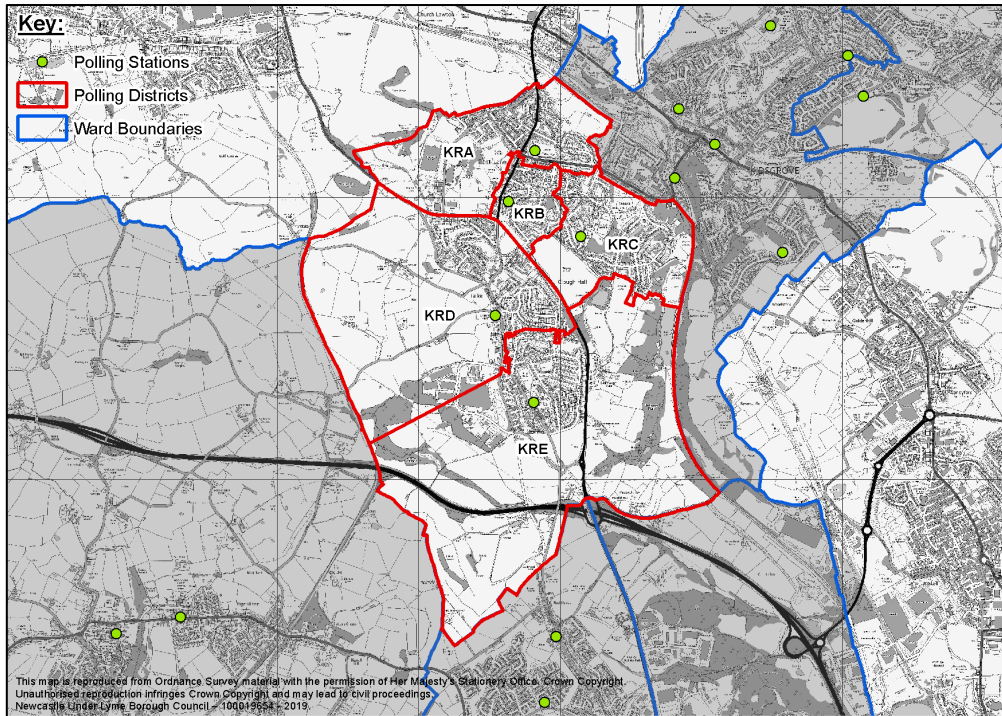

# Talke & Butt Lane Ward

Polling District	Polling Station	Electorate*	Polling Station Electorate**
KRA	Reginald Mitchell Primary School	1546	1339
KRB	Meeting Hall, Hollins Grange	933	805
KRC	Meeting Hall, Hollinwood Close	1345	1121
KRD	St Martins Church Hall	1530	1273
KRE	Talke Pits Village Hall	1541	1316

\*Notes total number of registered electors in the polling district as of 1 June 2019.

\*\*Notes number of registered electors in the district who have opted to vote at a polling station as of 1 June 2019.

My proposals for polling stations and alterations to polling district boundaries are set out below.

<b>Polling District</b>	<b>Polling Place</b>	<b>Current Polling Station</b>	<b>Proposed Change</b>
KRA	Polling district	Reginald Mitchell Primary School, Congleton Road, Butt Lane, ST7 1NA	No change to the polling station from the 2017/2018 polling place review.
KRB	Polling district	Meeting Hall, Hollins Grange, Unity Way, Talke, ST7 1RL	No change to the polling station from the 2017/2018 polling place review.
KRC	Polling district	Meeting Hall, Hollinwood Close, Hollinwood Close, Butt Lane, ST7 1NA	No change to the polling station from the 2017/2018 polling place review.
KRD	Polling district	St Martins Church Hall, Crown Bank, Talke, ST7 1PU	No change to the polling station from the 2017/2018 polling place review.
KRE	Polling district	Talke Pits Village Hall, High Street, Talke Pits, ST7 1QQ	No change to the polling station from the 2017/2018 polling place review.