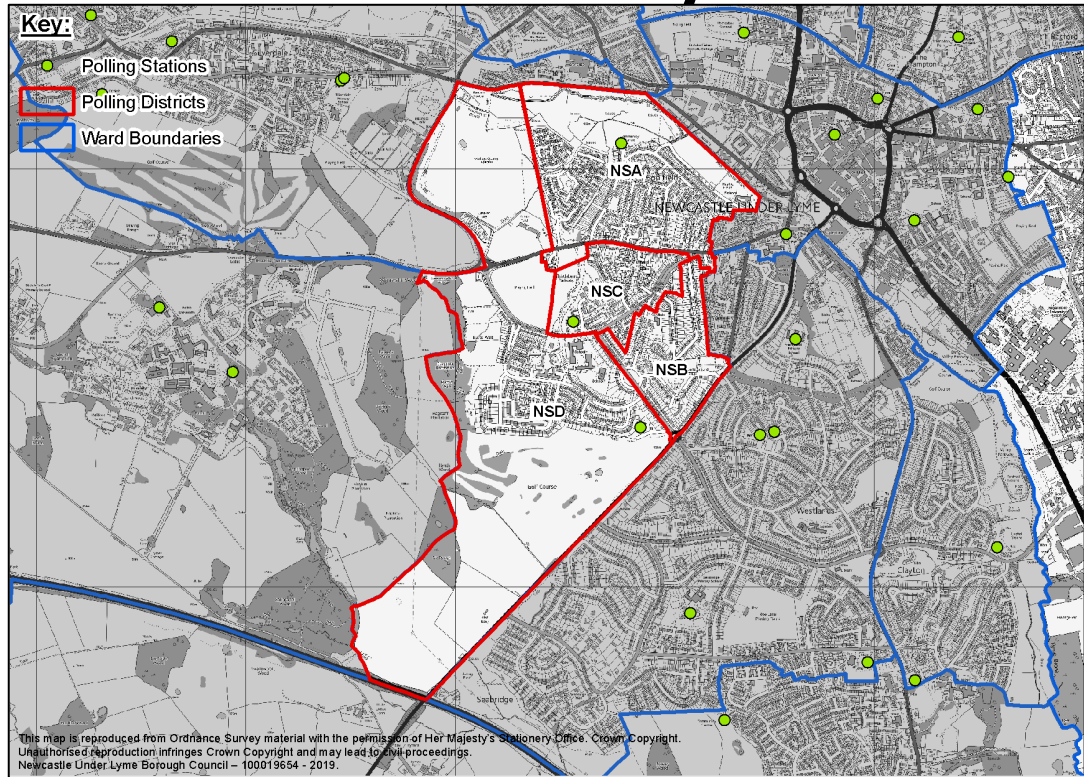

Thistleberry Ward

Polling District	Polling Station	Electorate*	Polling Station Electorate**
NSA	Harriet Higgins Centre	1617	1390
NSB	Whitfield Community Centre	638	533
NSC	Meeting Hall, Falkirk Grange	693	579
NSD	Newcastle Academy	878	674

*Notes total number of registered electors in the polling district as of 1 June 2019.

**Notes number of registered electors in the district who have opted to vote at a polling station as of 1 June 2019.

Polling District	Polling Place	Current Polling Station	Proposed Change
NSA	Polling district	Harriet Higgins Centre, Rotterdam Road, Newcastle, ST5 2PE	No change to the polling station from the 2017/2018 polling place review.
NSB	Polling district	Whitfield Community Centre, Whitfield Avenue, Thistleberry, ST5 3PE	No change to the polling station from the 2017/2018 polling place review.
NSC	Polling district	Meeting Hall, Falkirk Grange, Thistleberry, Newcastle, ST5 2LL	No change to the polling station from the 2017/2018 polling place review.
NSD	Polling district	Newcastle Academy, Ostend Place Entrance, Westlands, ST5 2QY	No change to the polling station from the 2017/2018 polling place review.